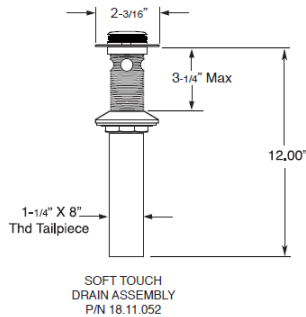

## FEATURES:

- All brass construction. Flexible hoses designed to be installed on 8" to 16" centers. Includes soft touch style drain assembly.
- Lever with ceramic insert handles with top screw attachment.
- 1/4-turn ceramic disc valve cartridge.
  - Replacements: 18.30.029 (Cold) 18.30.030 ( Hot)
- Available in all finishes. Warranty varies according to finish selection.
- Standard aerator is limited to 1.2 gpm.

## 1800 Series Widespread Lavatory Set with Waldorf Handles

### 1.187608

**NOTE:** Spout and valves install through 1-1/4" diameter holes