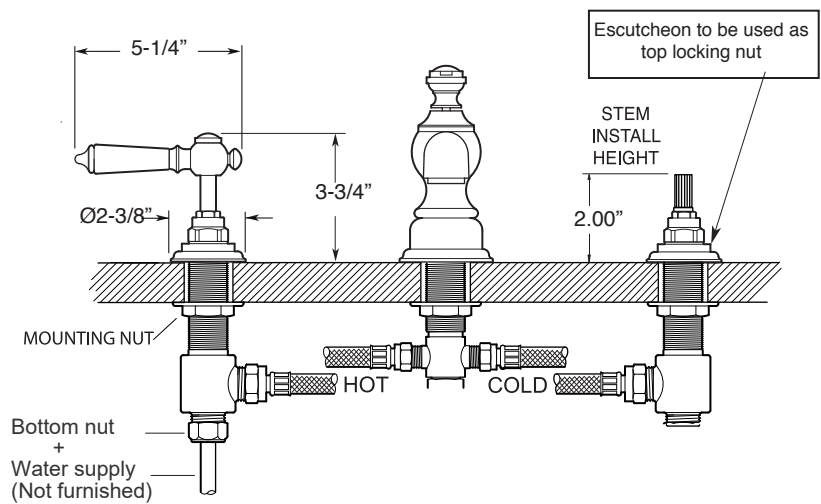

## FEATURES:

- All brass construction. Flexible hoses designed to be installed on 8" to 16" centers. Includes soft touch style drain assembly.
- Lever with ceramic insert handles with top screw attachment.
- 1/4-turn ceramic disc valve cartridge.
  - Replacements: 18.30.029 (Cold) 18.30.030 ( Hot)
- Available in all finishes. Warranty varies according to finish selection.
- Standard aerator is limited to 1.2 gpm.

## 1800 Series Widespread Lavatory Set with Waldorf Handles

### 1.187608

**NOTE:** Spout and valves install through 1-1/4" diameter holes