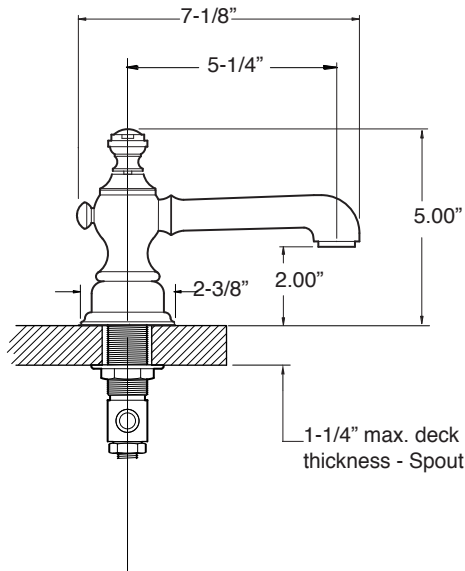

## FEATURES:

- All brass construction. Flexible hoses designed to be installed on 8" to 16" centers. Includes soft touch style drain assembly.
- Lever with ceramic insert handles with top screw attachment.
- 1/4-turn ceramic disc valve cartridge.
  - Replacements: 18.30.029 (Cold) 18.30.030 ( Hot)
- Available in all finishes. Warranty varies according to finish selection.
- Standard aerator is limited to 1.2 gpm.

## 1800 Series Widespread Lavatory Set with Waldorf Handles

### 1.187608

**NOTE:** Spout and valves install through 1-1/4" diameter holes