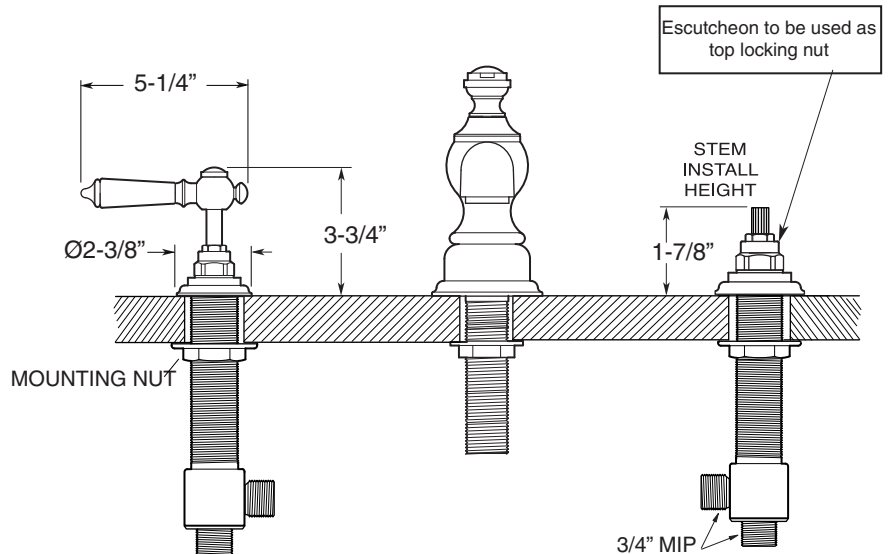

FEATURES:

- All brass construction.
- 3/4" valve bodies with 16 PT. 1/4-turn ceramic disc cartridge.
 - Cold Cartridge 18.30.017, Hot Cartridge 18.30.018
- Available in all finishes. Warranty varies according to finish.

SPECIFICATIONS

1800 Series 5-Hole Roman Tub Set with Waldorf Handles

1.187693

1.187693T - Trim Only

18.30.134 - Rough Kit

Spout and valves install through 1-1/4" diameter holes. Plumber to provide 3/4" supply lines to valves

NOTE: 1/2" outlet for in-line vacuum breaker (18.15.055), and 60" chrome spiral hose (18.10.016) - INCLUDED