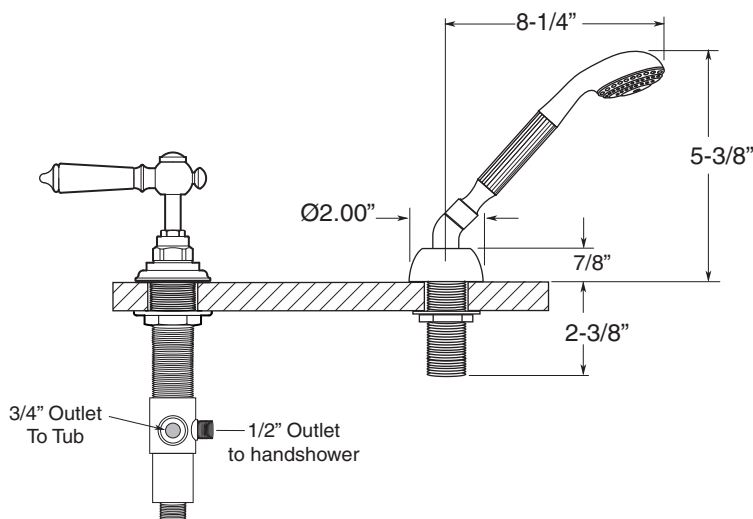

SPECIFICATIONS

1800 Series 5-Hole Roman Tub Set with Waldorf Handles

1.187693

1.187693T - Trim Only

18.30.134 - Rough Kit

Spout and valves install through 1-1/4" diameter holes. Plumber to provide 3/4" supply lines to valves

NOTE: 1/2" outlet for in-line vacuum breaker (18.15.055), and 60" chrome spiral hose (18.10.016) - INCLUDED