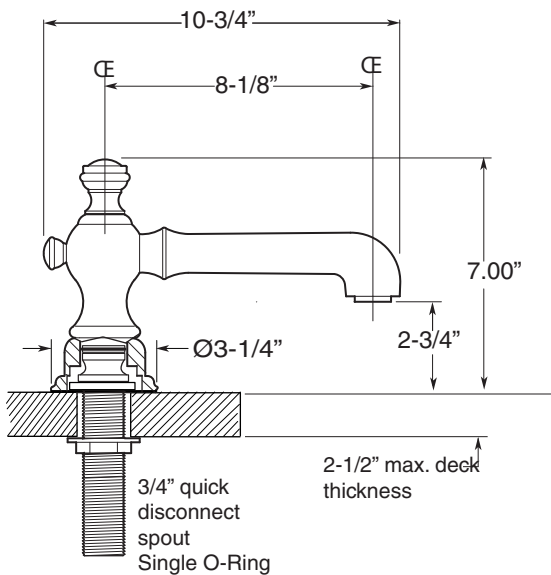

FEATURES:

- All brass construction.
- 3/4" valve bodies with 16 PT. 1/4-turn ceramic disc cartridge.
 - Cold Cartridge 18.30.017, Hot Cartridge 18.30.018
- Available in all finishes. Warranty varies according to finish.

SPECIFICATIONS

1800 Series 5-Hole Roman Tub Set with Waldorf Handles

1.187693

1.187693T - Trim Only

18.30.134 - Rough Kit

Spout and valves install through 1-1/4" diameter holes. Plumber to provide 3/4" supply lines to valves

NOTE: 1/2" outlet for in-line vacuum breaker (18.15.055), and 60" chrome spiral hose (18.10.016) - INCLUDED