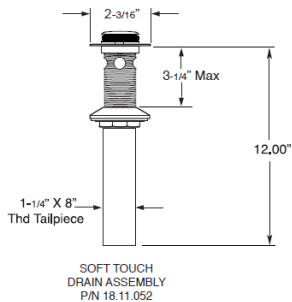

## FEATURES:

- All brass construction. Flexible hoses designed to be installed on 8" to 16" centers. Includes soft touch drain assembly.
- Lever style handles with ceramic cap screw attachment.
- Quarter turn ceramic disc valve cartridge.
  - Replacements: 18.30.029 (Cold) 18.30.030 (Hot)
- Available in all finishes. Warranty varies according to finish selection.
- Standard aerator is limited to 1.2 gpm.

## 1800 Series Widespread Lavatory Set with Ascot Handles

### 1.187708

**NOTE:** Spout and valves install through 1-1/4" diameter holes