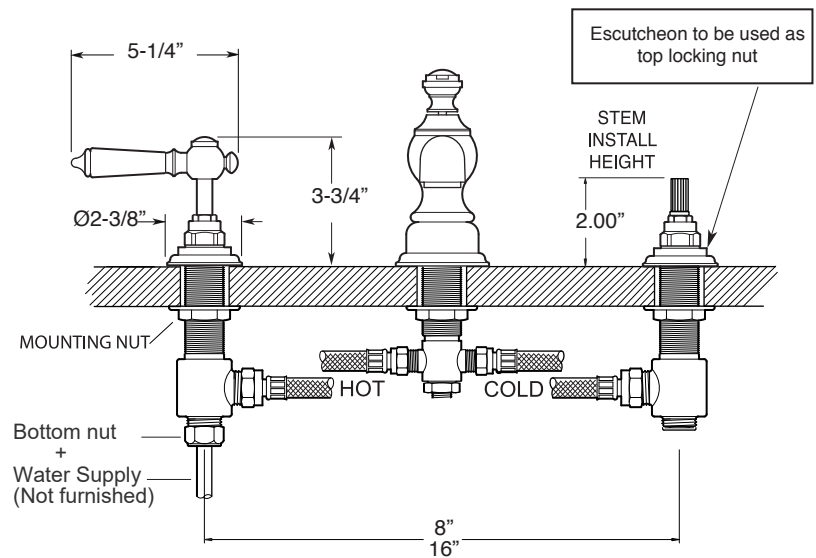

## FEATURES:

- All brass construction. Flexible hoses designed to be installed on 8" to 16" centers. Includes soft touch drain assembly.
- Lever style handles with ceramic cap screw attachment.
- Quarter turn ceramic disc valve cartridge.
  - Replacements: 18.30.029 (Cold) 18.30.030 (Hot)
- Available in all finishes. Warranty varies according to finish selection.
- Standard aerator is limited to 1.2 gpm.

## 1800 Series Widespread Lavatory Set with Ascot Handles

### 1.187708

**NOTE:** Spout and valves install through 1-1/4" diameter holes