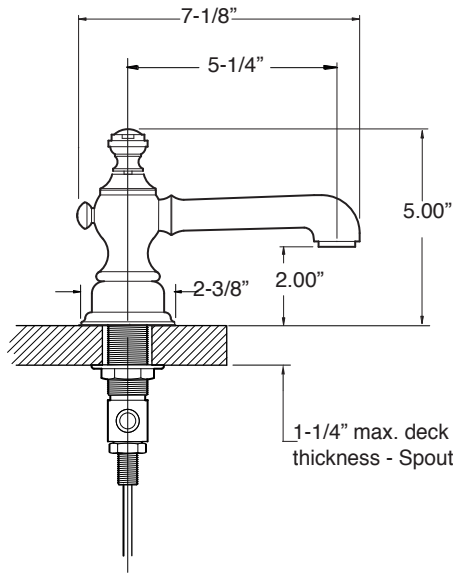

## FEATURES:

- All brass construction. Flexible hoses designed to be installed on 8" to 16" centers. Includes soft touch drain assembly.
- Lever style handles with ceramic cap screw attachment.
- Quarter turn ceramic disc valve cartridge.
  - Replacements: 18.30.029 (Cold) 18.30.030 (Hot)
- Available in all finishes. Warranty varies according to finish selection.
- Standard aerator is limited to 1.2 gpm.

## 1800 Series Widespread Lavatory Set with Ascot Handles

### 1.187708

**NOTE:** Spout and valves install through 1-1/4" diameter holes