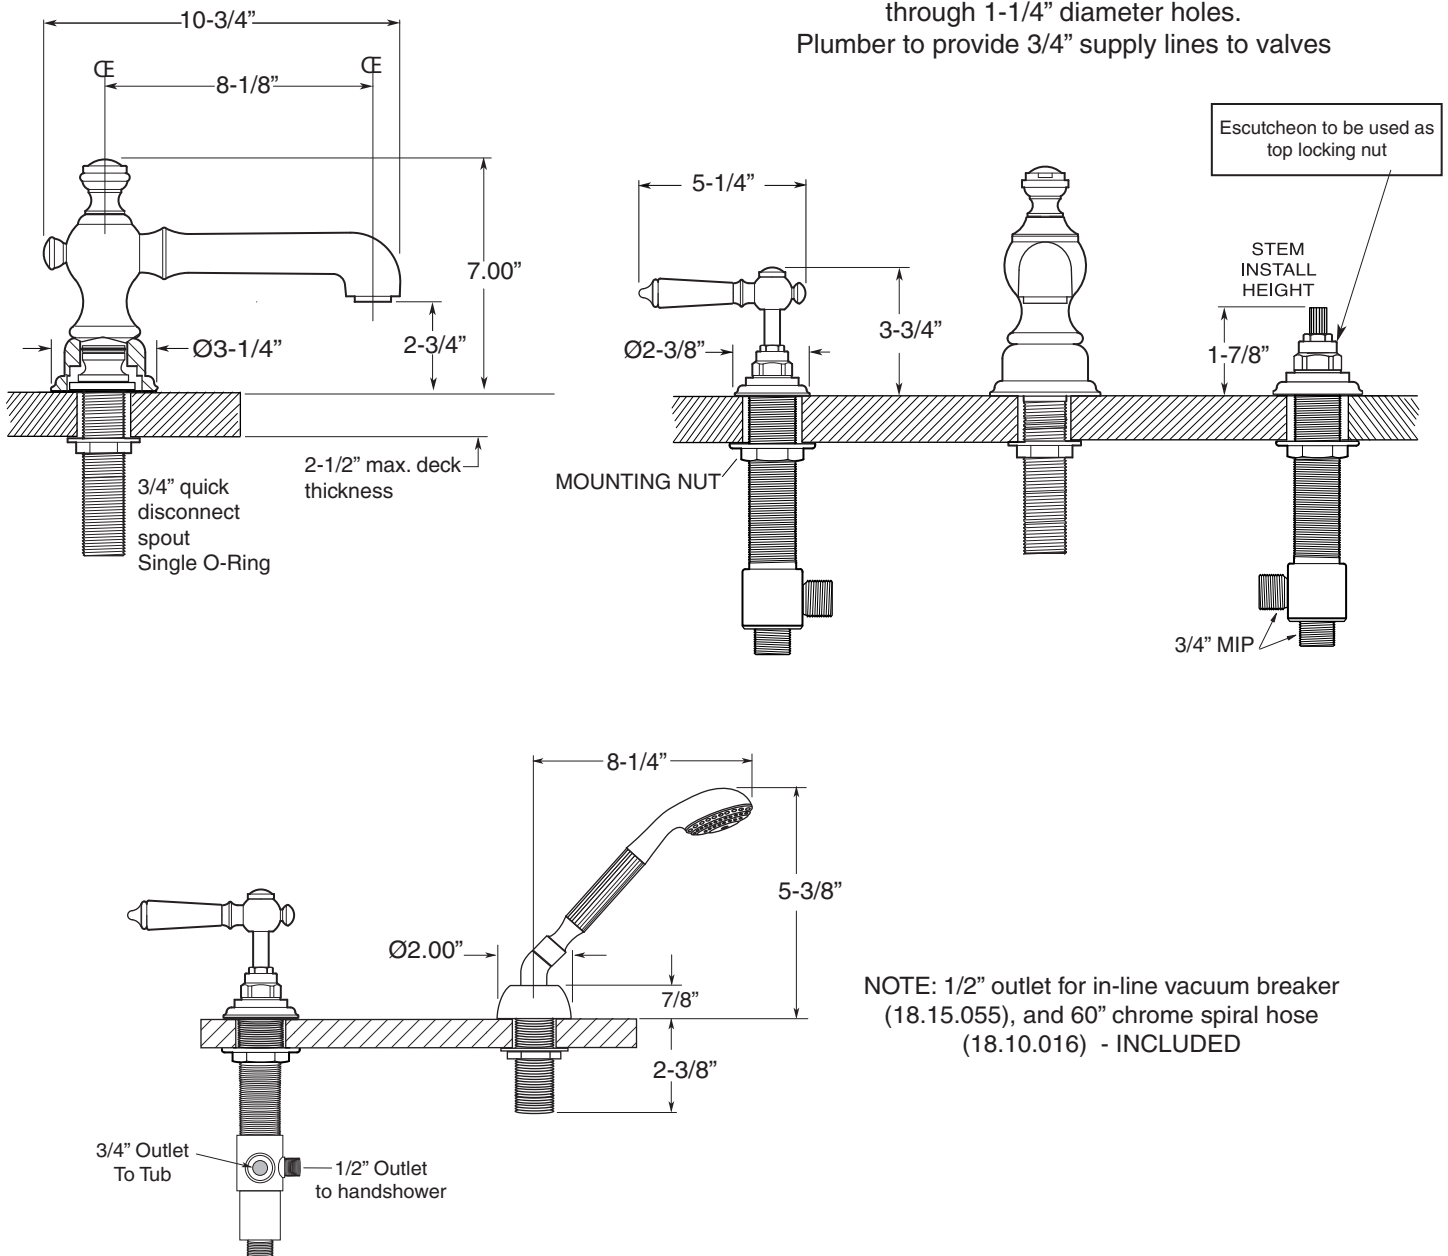

## FEATURES:

- All brass construction.
- 3/4" valve bodies with 16 PT. 1/4-turn ceramic disc cartridge.
  - Cold Cartridge 18.30.017, Hot Cartridge 18.30.018
- Available in all finishes. Warranty varies according to finish.

# SPECIFICATIONS

## 1800 Series 5-Hole Roman Tub Set with Ascot Handles

1.187793

1.187793T - Trim Only

18.30.134 - Rough Kit

Spout and valves install through 1-1/4" diameter holes. Plumber to provide 3/4" supply lines to valves

NOTE: 1/2" outlet for in-line vacuum breaker (18.15.055), and 60" chrome spiral hose (18.10.016) - INCLUDED