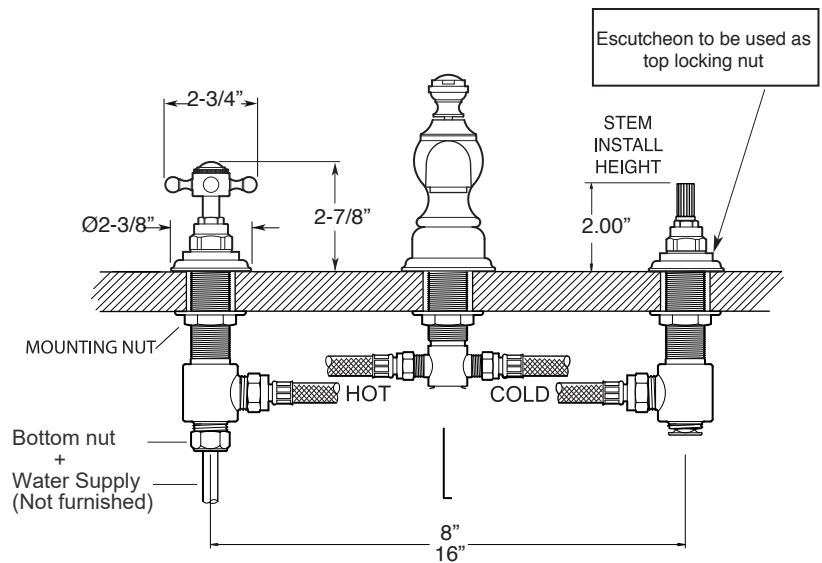

FEATURES:

- All brass construction. Flexible hoses designed to be installed on 8" to 16" centers. Includes soft touch drain assembly.
- Cross handle style with center screw attachment.
- 1/4-turn ceramic disc valve cartridge.
 - Replacements: 18.30.029 (Cold) 18.30.030 (Hot)
- Available in all finishes. Warranty varies according to finish selection.
- Standard aerator is limited to 1.2 gpm.

1800 Series Widespread Lavatory Set with Sussex Handles

1.187808

SOFT TOUCH
DRAIN ASSEMBLY
P/N 18.11.052

NOTE: Spout and valves install through 1-1/4" diameter holes