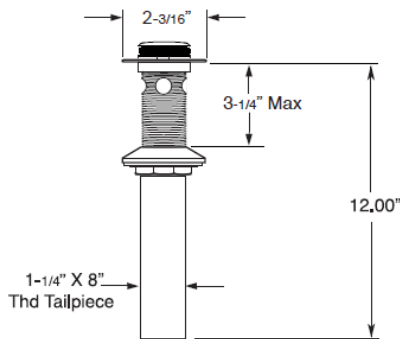

FEATURES:

- All brass construction. Flexible hoses designed to be installed on 8" to 16" centers. Includes soft touch drain assembly.
- Cross handle style with center screw attachment.
- 1/4-turn ceramic disc valve cartridge.
 - Replacements: 18.30.029 (Cold) 18.30.030 (Hot)
- Available in all finishes. Warranty varies according to finish selection.
- Standard aerator is limited to 1.2 gpm.

1800 Series Widespread Lavatory Set with Sussex Handles

1.187808

SOFT TOUCH
DRAIN ASSEMBLY
P/N 18.11.052

NOTE: Spout and valves install through 1-1/4" diameter holes