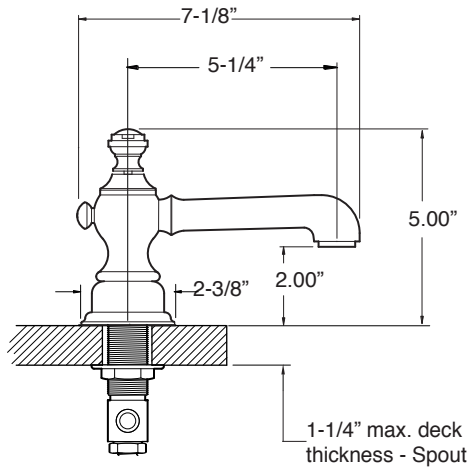

FEATURES:

- All brass construction. Flexible hoses designed to be installed on 8" to 16" centers. Includes soft touch drain assembly.
- Cross handle style with center screw attachment.
- 1/4-turn ceramic disc valve cartridge.
 - Replacements: 18.30.029 (Cold) 18.30.030 (Hot)
- Available in all finishes. Warranty varies according to finish selection.
- Standard aerator is limited to 1.2 gpm.

1800 Series Widespread Lavatory Set with Sussex Handles

1.187808

SOFT TOUCH
DRAIN ASSEMBLY
P/N 18.11.052

NOTE: Spout and valves install through 1-1/4" diameter holes