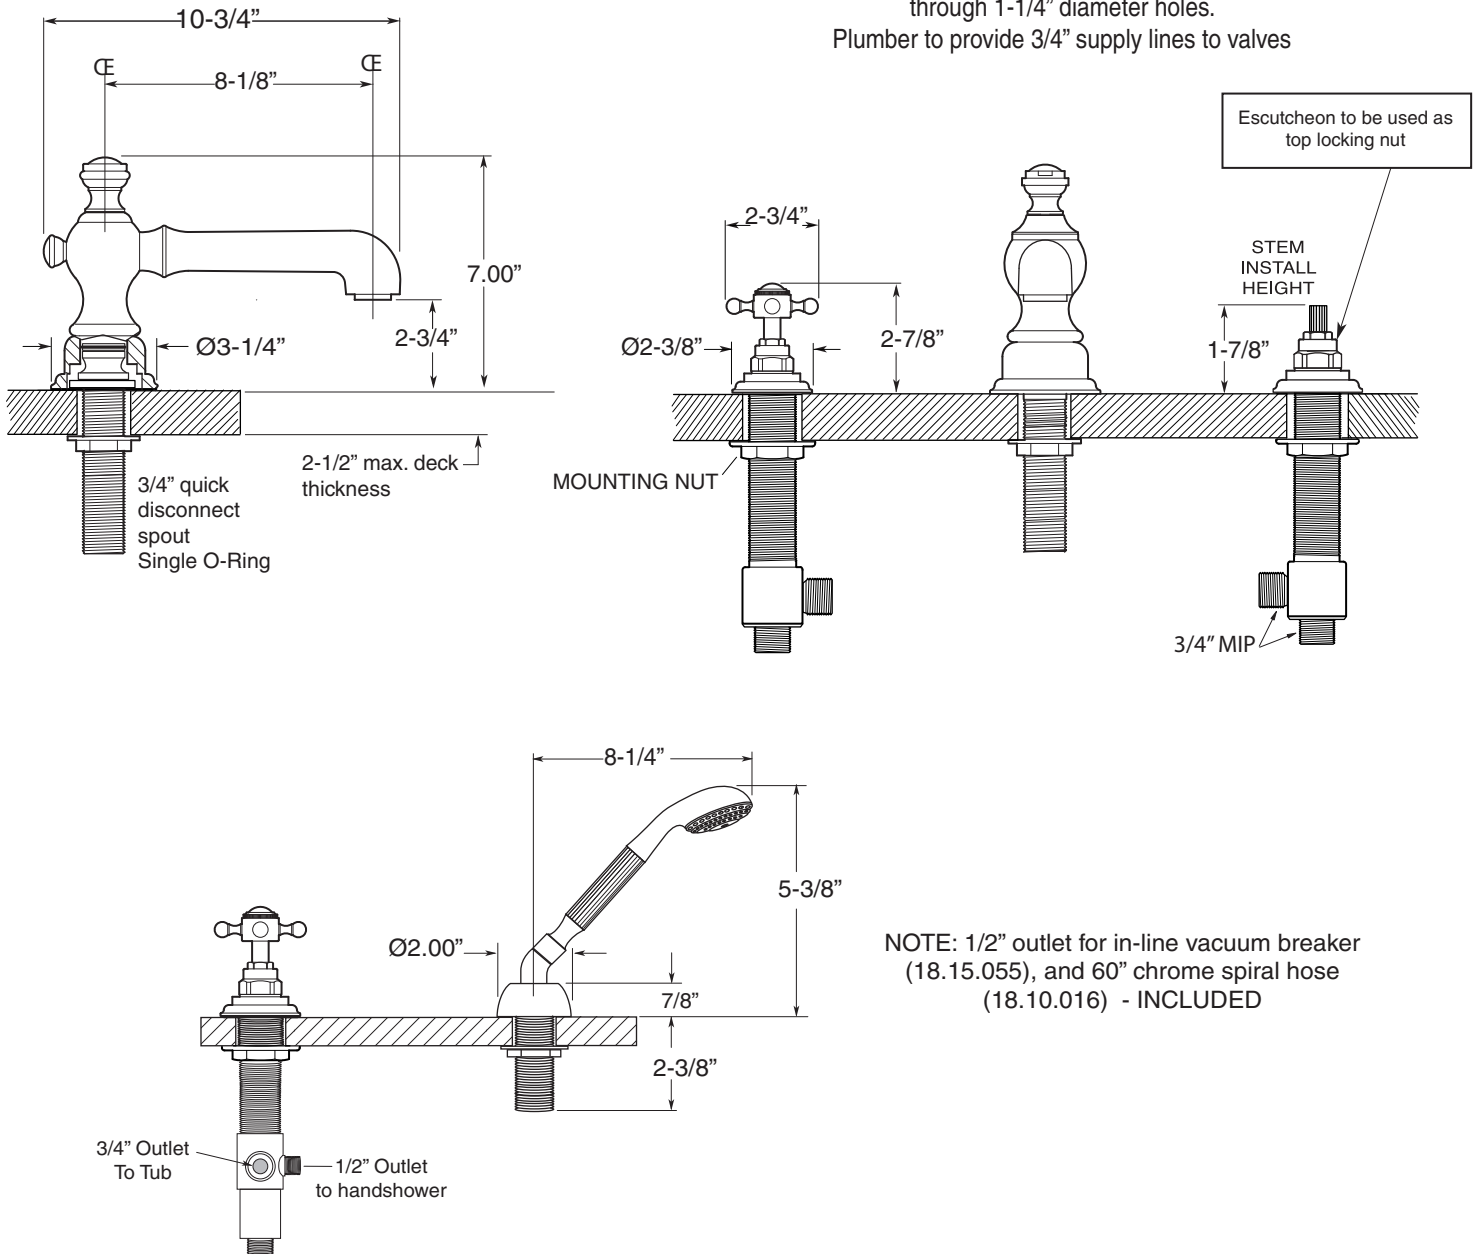

FEATURES:

- All brass construction.
- 3/4" valve bodies with 16 PT. 1/4-turn ceramic disc cartridge.
 - Cold Cartridge 18.30.017, Hot Cartridge 18.30.018
- Available in all finishes. Warranty varies according to finish.

SPECIFICATIONS

1800 Series 5-Hole Roman Tub Set with Sussex Handles

1.187893

1.187893T - Trim Only

18.30.134 - Rough Kit

Spout and valves install through 1-1/4" diameter holes.
Plumber to provide 3/4" supply lines to valves

NOTE: 1/2" outlet for in-line vacuum breaker (18.15.055), and 60" chrome spiral hose (18.10.016) - INCLUDED