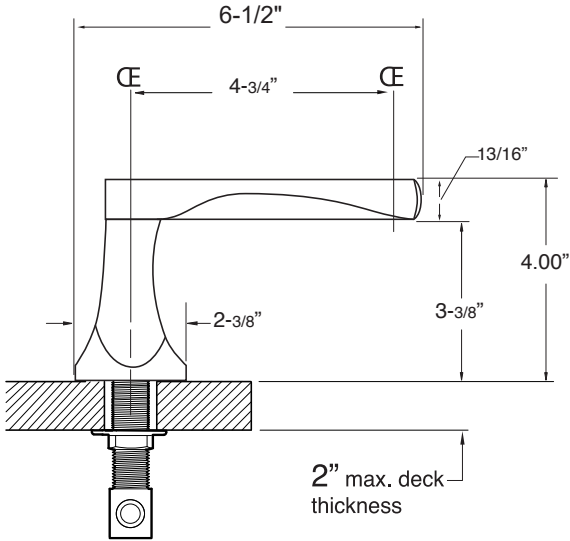

**FEATURES:**

- All brass construction. Flexible hoses designed to be installed on 8" to 16" centers. Includes soft touch drain assembly with overflow.
- Lever style handles with set screw attachment.
- 1/4- turn ceramic disc valve cartridge.
- Available in all finishes. Warranty varies according to finish selection.
- Standard aerator is limited to 1.2 gpm.

**1900 Series Widespread  
Lavatory Set with  
Harlow Handle**

**1.196008**

SOFT TOUCH DRAIN  
ASSEMBLY P/N:  
18.11.052

**NOTE:** Spout and valves install through 1-1/4" diameter holes

Note: Measurements are subject to change or cancellation. No responsibility is assumed for use of superseded or voided pages.