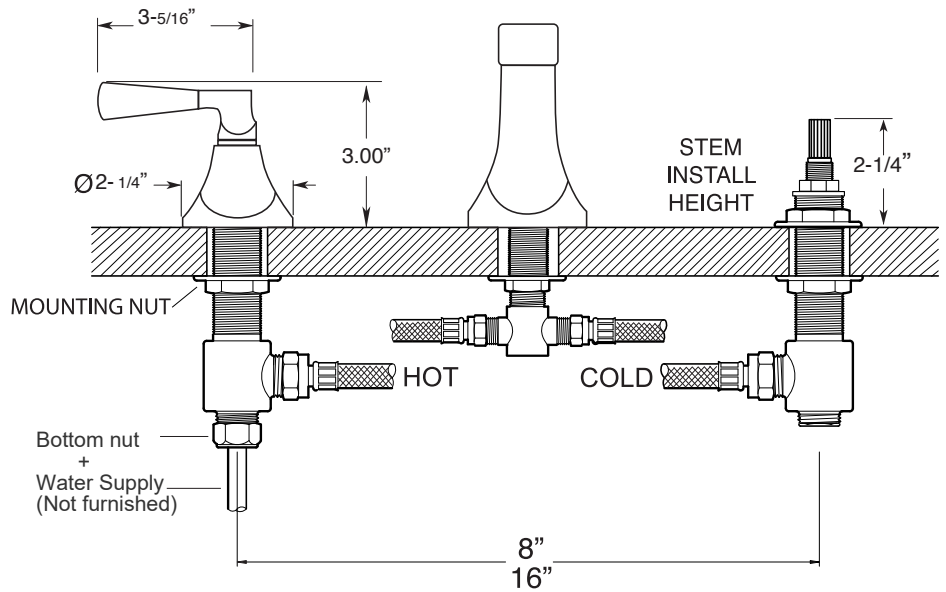

**FEATURES:**

- All brass construction. Flexible hoses designed to be installed on 8" to 16" centers. Includes soft touch drain assembly with overflow.
- Lever style handles with set screw attachment.
- 1/4- turn ceramic disc valve cartridge.
- Available in all finishes. Warranty varies according to finish selection.
- Standard aerator is limited to 1.2 gpm.

**1900 Series Widespread  
Lavatory Set with  
Harlow Handle**

**1.196008**

SOFT TOUCH DRAIN  
ASSEMBLY P/N:  
18.11.052

**NOTE:** Spout and valves install through 1-1/4" diameter holes

Note: Measurements are subject to change or cancellation. No responsibility is assumed for use of superseded or voided pages.