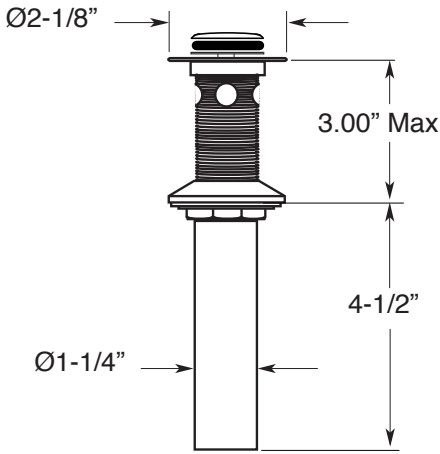

**FEATURES:**

- All brass construction. Flexible hoses designed to be installed on 8" to 16" centers. Includes soft touch drain assembly with overflow.
- Lever style handles with set screw attachment.
- 1/4- turn ceramic disc valve cartridge.
- Available in all finishes. Warranty varies according to finish selection.
- Standard aerator is limited to 1.2 gpm.

**1900 Series Widespread  
Lavatory Set with  
Harlow Handle**

**1.196008**

SOFT TOUCH DRAIN  
ASSEMBLY P/N:  
18.11.052

**NOTE:** Spout and valves install through 1-1/4" diameter holes

Note: Measurements are subject to change or cancellation. No responsibility is assumed for use of superseded or voided pages.