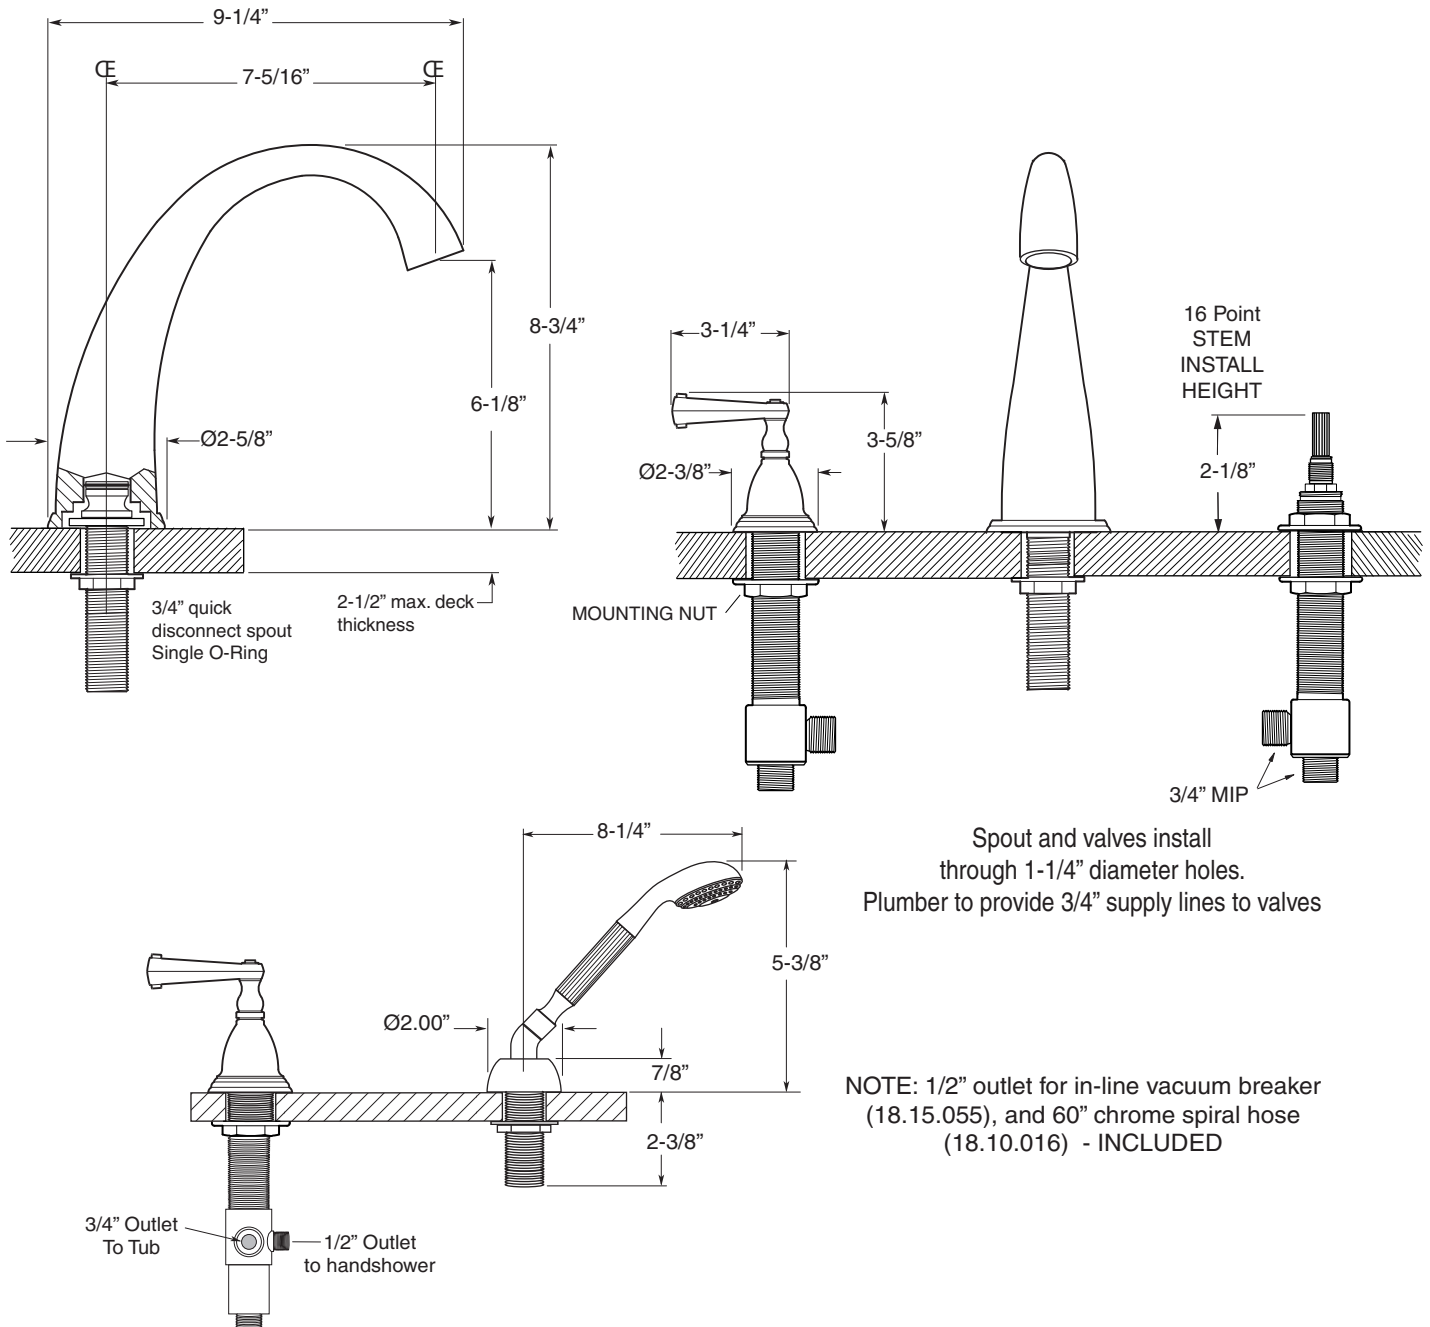

FEATURES:

- All brass construction.
- 3/4" valve bodies with 16 PT. 1/4-turn ceramic disc cartridge.
 - Cold Cartridge 18.30.017, Hot Cartridge 18.30.018
- Available in all finishes. Warranty varies according to finish.

SPECIFICATIONS

200 Series 5-Hole Roman Tub Set with Hampshire Handles

1.201393

1.201393T - Trim Only

18.30.134 - Rough Kit

NOTE: 1/2" outlet for in-line vacuum breaker (18.15.055), and 60" chrome spiral hose (18.10.016) - INCLUDED

Note: Measurements are subject to change or cancellation. No responsibility is assumed for use of superseded or voided pages.