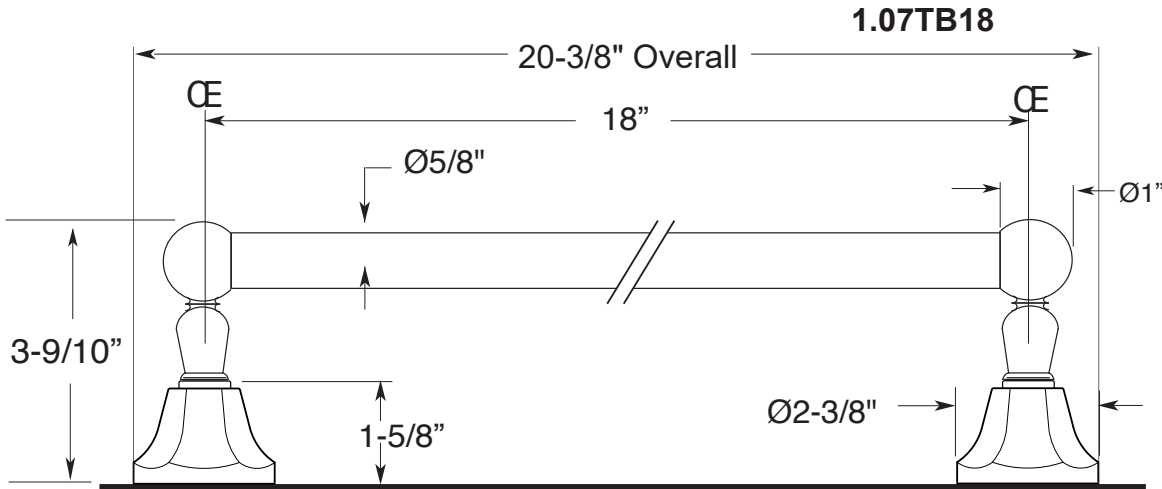

**FEATURES:**

- All brass construction.
- Available in all Sigma finishes. Warranty varies according to finish selection.
- Mounting bracket and screws are supplied.

**Accessories**

**Series 07 Towel Bars**

Note: Measurements are subject to change or cancellation. No responsibility is assumed for use of superseded or voided pages.