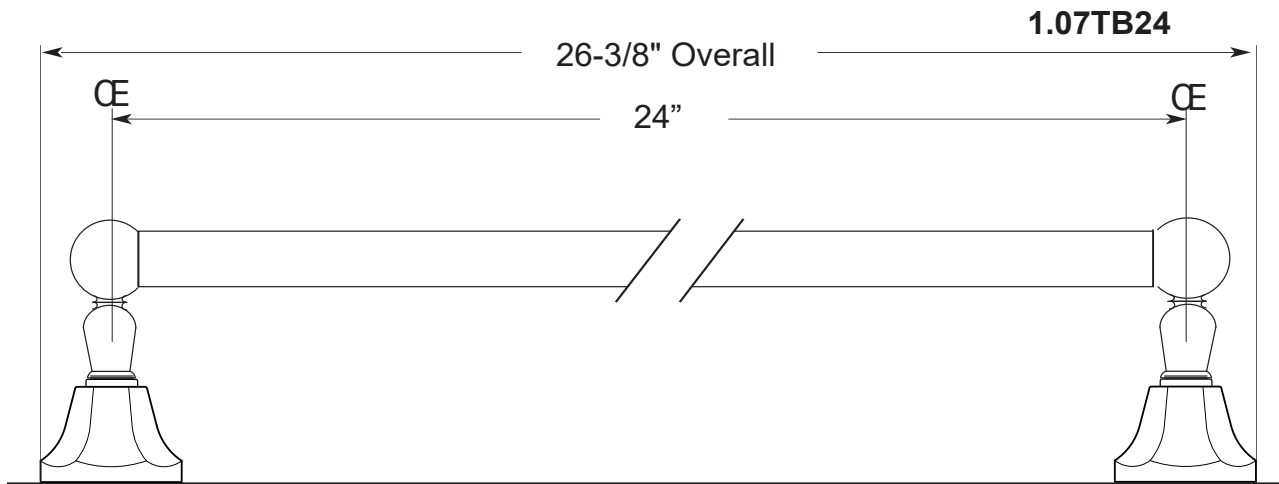

**FEATURES:**

- All brass construction.
- Available in all Sigma finishes. Warranty varies according to finish selection.
- Mounting bracket and screws are supplied.

**Accessories**

**Series 07 Towel Bars**

Note: Measurements are subject to change or cancellation. No responsibility is assumed for use of superseded or voided pages.