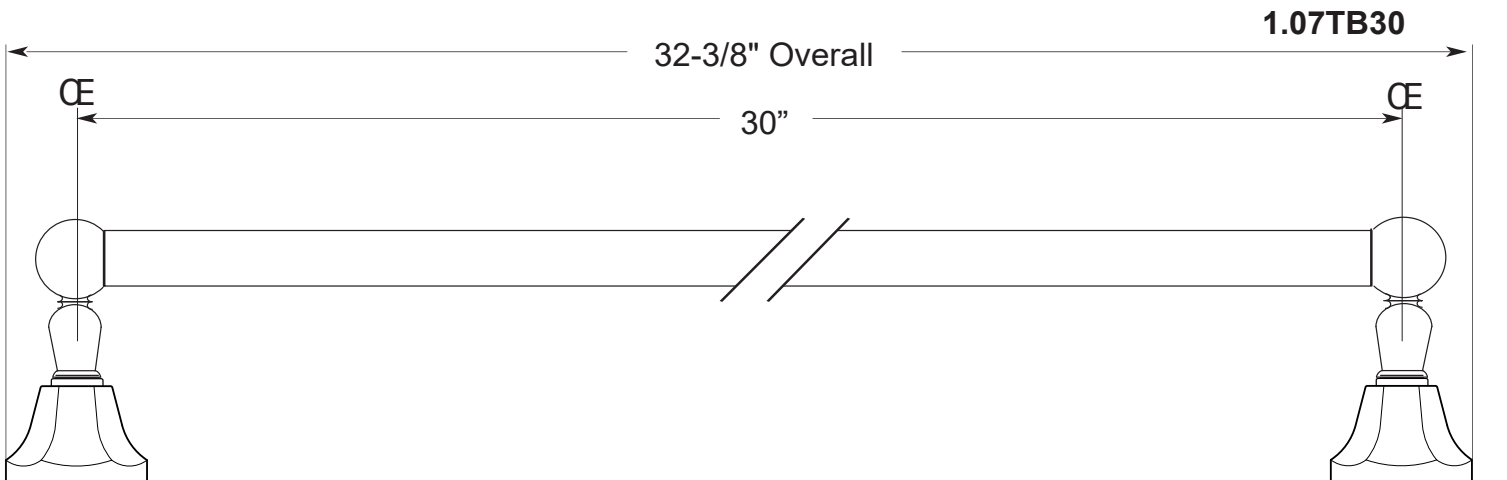

**FEATURES:**

- All brass construction.
- Available in all Sigma finishes. Warranty varies according to finish selection.
- Mounting bracket and screws are supplied.

**Accessories**

**Series 07 Towel Bars**

Note: Measurements are subject to change or cancellation. No responsibility is assumed for use of superseded or voided pages.