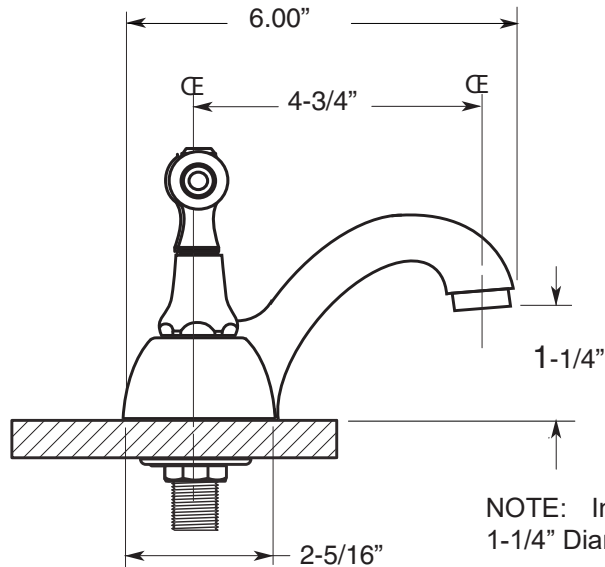

FEATURES:

- All brass construction
- Includes pop-up drain assembly with overflow
- Available in all Sigma finishes
- Many, but not all, handles fit this application- call Customer Service to verify your alternate handle selection
- Maximum deck thickness: 3/4"
- Replacement cartridge: 18.30.029-cold, 18.30.030-hot

Standard 4" Centerset
w/New Hampton Handle

1.004304

Note: Measurements are subject to change or cancellation. No responsibility is assumed for use of superseded or voided pages.