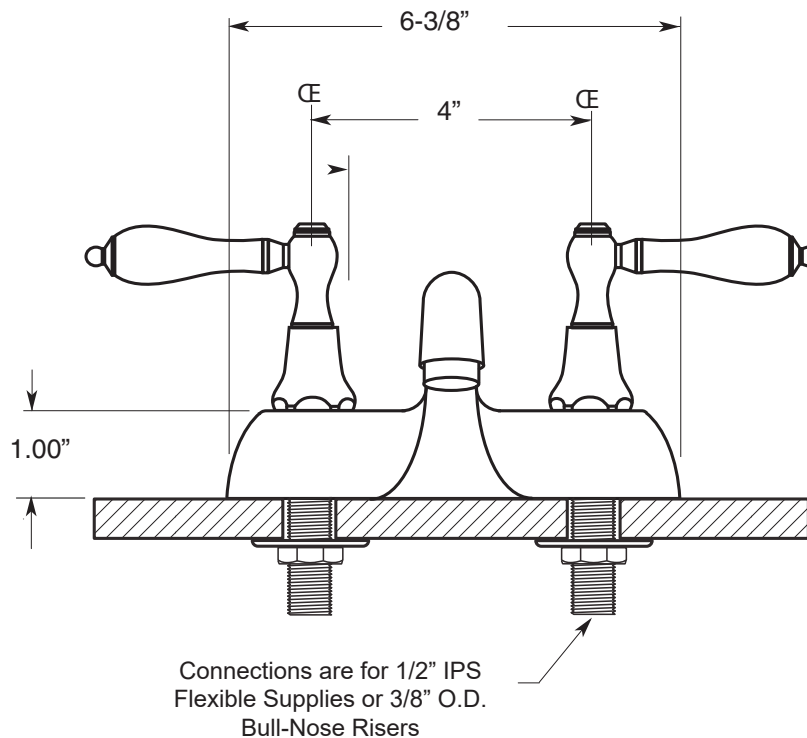

FEATURES:

- All brass construction
- Includes pop-up drain assembly with overflow
- Available in all Sigma finishes
- Many, but not all, handles fit this application- call Customer Service to verify your alternate handle selection
- Maximum deck thickness: 3/4"
- Replacement cartridge: 18.30.029-cold, 18.30.030-hot

Standard 4" Centerset
w/New Hampton Handle

1.004304

Note: Measurements are subject to change or cancellation. No responsibility is assumed for use of superseded or voided pages.