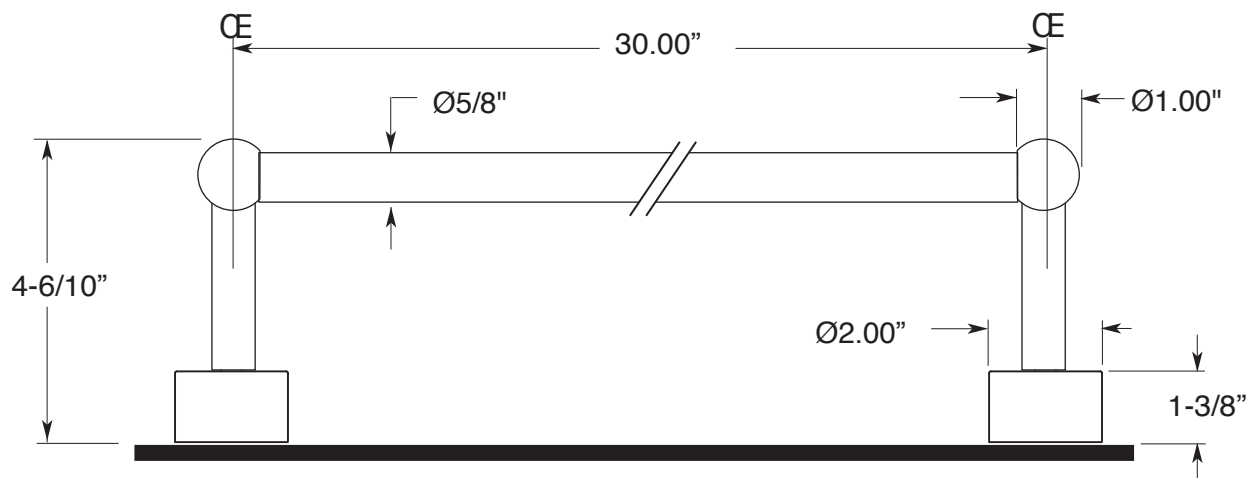

FEATURES:

- All brass construction.
- Available in all Sigma finishes. Warranty varies according to finish selection.
- Mounting brackets and screws are supplied.

Accessories

Series 09
30" Towel Bar
1.09TB30

Note: Measurements are subject to change or cancellation. No responsibility is assumed for use of superseded or voided pages.