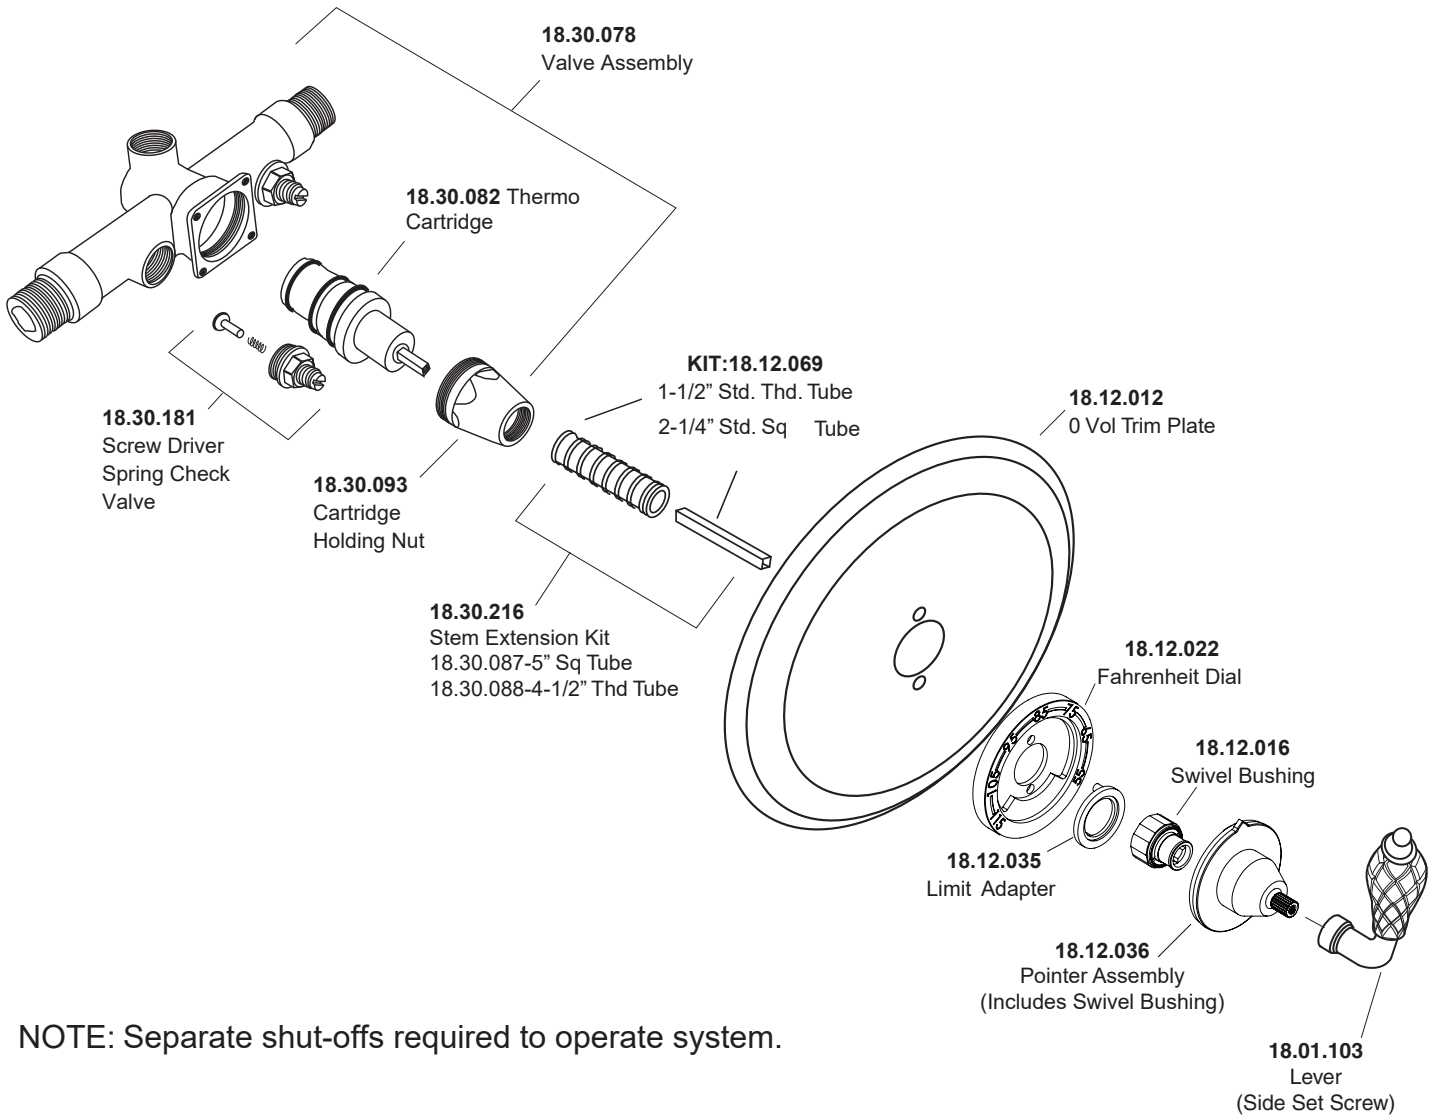

1.006596.V0

1/2" Thermostatic Set
without Volume Control
with Luxembourg Lever

NOTE: Separate shut-offs required to operate system.