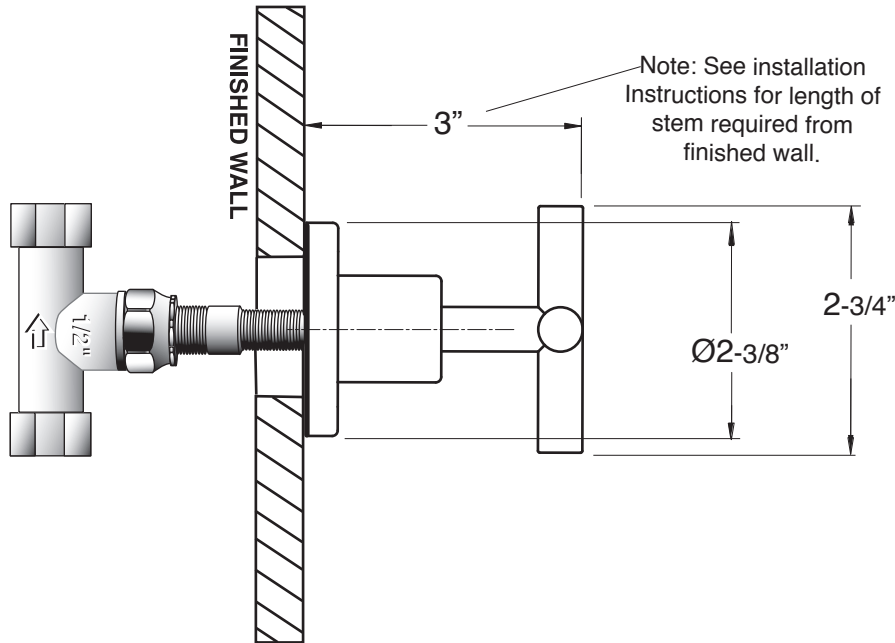

Trim Only

Nova II

1.004887T

Trim used with the following Valves:

- 18.30.020 - 1/2" Volume Control - 16 pt.....Replacement cartridge: 18.30.036
- 18.30.023 - 3/4" Volume Control - 16 pt.....Replacement cartridge: 18.30.011
- 18.30.255 - 3 port In-wall Diverter - 16 pt.....Replacement cartridge: 18.30.259
- 18.30.253 - 4 port In-wall Diverter - 16 pt.....Replacement cartridge: 18.30.257

- 78.30.020 - 1/2" Volume Control - 20 pt.....Replacement cartridge: 18.30.036
- 78.30.023 - 1/2" Volume Control - 20 pt.....Replacement cartridge: 18.30.011
- 78.30.255 - 3 port In-wall Diverter - 20 pt.....Replacement cartridge: 18.30.259
- 78.30.253 - 4 port In-wall Diverter - 20 pt.....Replacement cartridge: 18.30.257

Note: Measurements are subject to change or cancellation. No responsibility is assumed for use of superseded or voided pages.