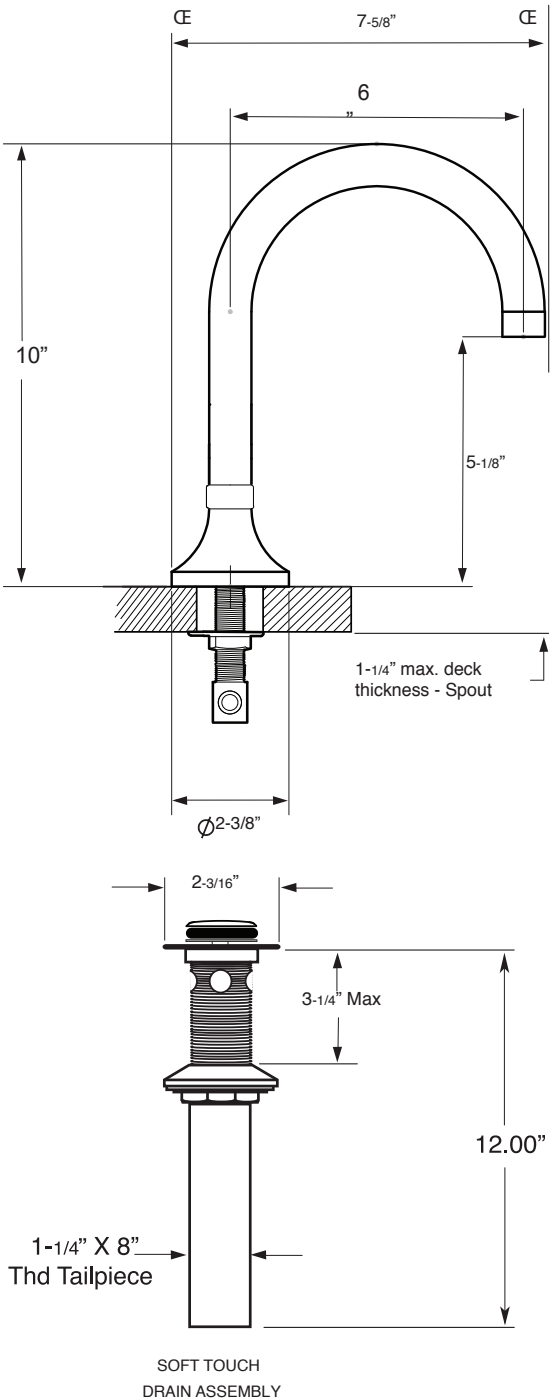

FEATURES:

- All brass construction. Flexible hoses designed to be installed on 8" to 16" centers. Includes soft touch drain assembly. P/N 18.11.052
- 20 PT. 1/4-turn ceramic disc valve cartridge.
- Available in all finishes. Warranty varies according to finish selection.
- Standard aerator is limited to 1.2 gpm.

**120 Series Widespread
Lavatory Set with
Capella Handle**

1.129708

NOTE: Spout and valves install through 1-1/4" diameter holes