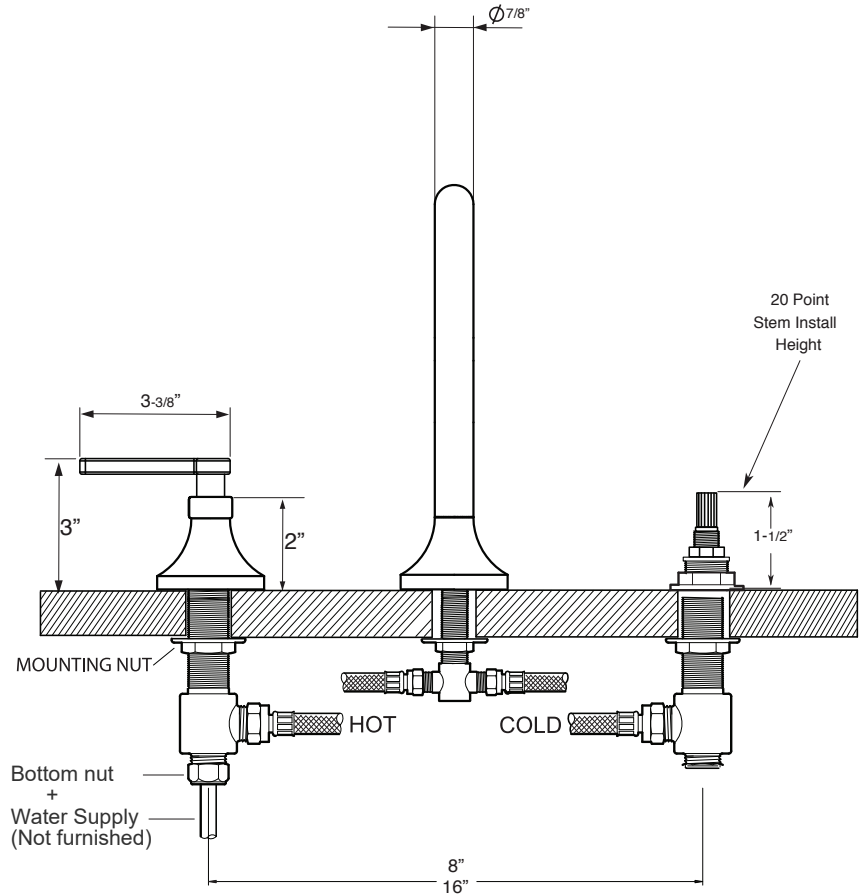

FEATURES:

- All brass construction. Flexible hoses designed to be installed on 8" to 16" centers. Includes soft touch drain assembly. P/N 18.11.052
- 20 PT. 1/4-turn ceramic disc valve cartridge.
- Available in all finishes. Warranty varies according to finish selection.
- Standard aerator is limited to 1.2 gpm.

**120 Series Widespread
Lavatory Set with
Capella Handle**

1.129708

NOTE: Spout and valves install through 1-1/4" diameter holes