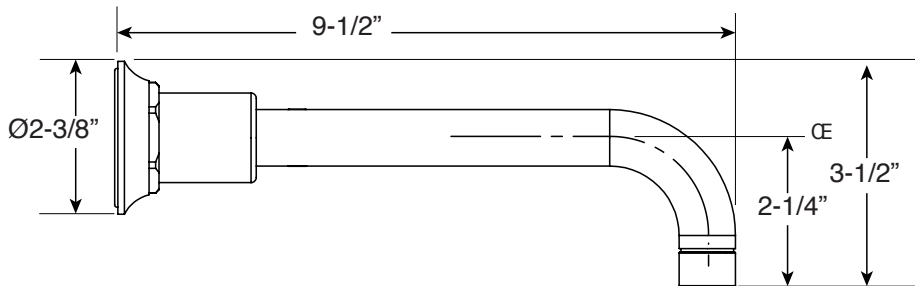

FEATURES:

- All brass construction
- Independent corner valves
- Includes soft touch drain w/overflow: P/N 18.11.052
- 1/4-turn ceramic disc valve cartridge.
 - Replacements 18.30.035 Cold + 18.30.036 Hot
- Available in all finishes. Warranty varies according to finish selection.
-

310 Series Wall/Vessel Lavatory Set with Tribeca Handles

1.312907
(1.312907T - Trim Only)

Note: Measurements are subject to change. No responsibility is assumed for use of superseded or voided pages.