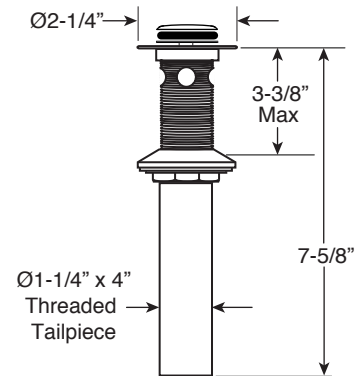

FEATURES:

- All brass construction
- Independent corner valves
- Includes soft touch drain w/overflow: P/N 18.11.052
- 1/4-turn ceramic disc valve cartridge.
 - Replacements 18.30.035 Cold + 18.30.036 Hot
- Available in all finishes. Warranty varies according to finish selection.
-

310 Series Wall/Vessel Lavatory Set with Tribeca Handles

1.312907
(1.312907T - Trim Only)

Note: Measurements are subject to change. No responsibility is assumed for use of superseded or voided pages.