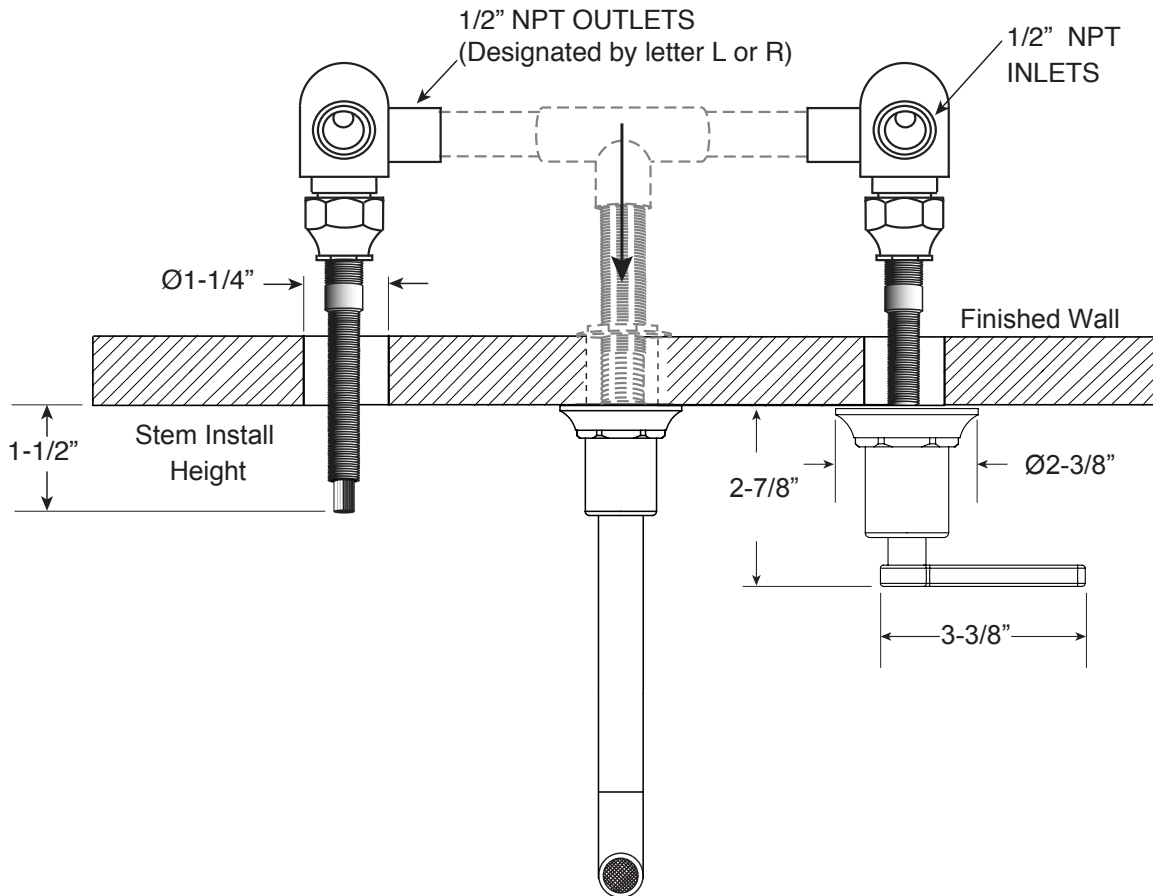

FEATURES:

- All brass construction
- Independent corner valves
- Includes soft touch drain w/overflow: P/N 18.11.052
- 1/4-turn ceramic disc valve cartridge.
 - Replacements 18.30.035 Cold + 18.30.036 Hot
- Available in all finishes. Warranty varies according to finish selection.
-

310 Series Wall/Vessel Lavatory Set with Tribeca Handles

1.312907
(1.312907T - Trim Only)

Note: Measurements are subject to change. No responsibility is assumed for use of superseded or voided pages.