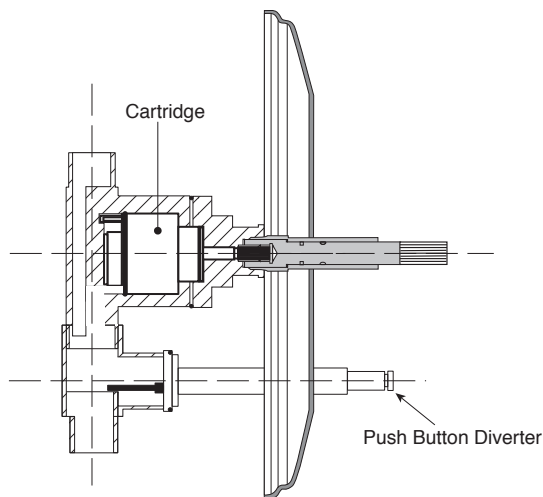

Series 350

Pressure Balance Tub & Shower

1.355668

Loire Handle

(1.355668T - Trim Only)

Features:

- Forged brass construction
- Ceramic disk valve cartridge 18.30.865
- Adjustable hot limit safety stop
- Reversible cartridge
- 5.6 GPM @ 45 PSI

Cutaway View

Top View

Note: Measurements are subject to change or cancellation. No responsibility is assumed for use of superseded or voided pages.