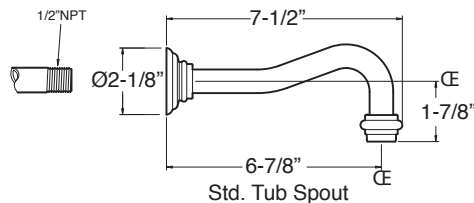

Series 350

Pressure Balance Tub & Shower

1.355668

Loire Handle

(1.355668T - Trim Only)

Features:

- Forged brass construction
- Ceramic disk valve cartridge 18.30.865
- Adjustable hot limit safety stop
- Reversible cartridge
- 5.6 GPM @ 45 PSI

Cutaway View

Top View

Note: Measurements are subject to change or cancellation. No responsibility is assumed for use of superseded or voided pages.