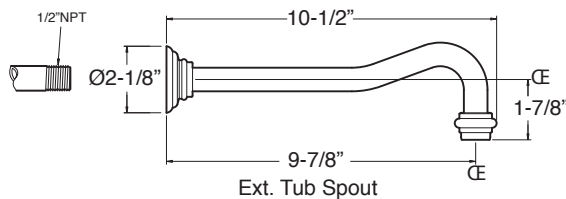

Series 350

Pressure Balance Tub & Shower

1.355668

Loire Handle

(1.355668T - Trim Only)

Features:

- Forged brass construction
- Ceramic disk valve cartridge 18.30.865
- Adjustable hot limit safety stop
- Reversible cartridge
- 5.6 GPM @ 45 PSI

Cutaway View

Top View

Note: Measurements are subject to change or cancellation. No responsibility is assumed for use of superseded or voided pages.