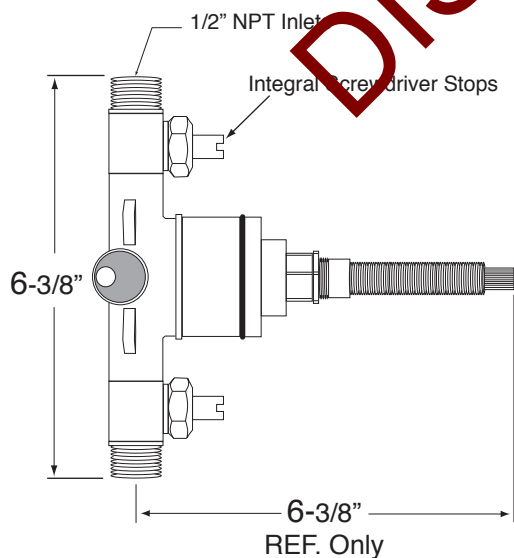

Series 350

Pressure Balance Tub & Shower

1.355668

Loire Handle

(1.355668T - Trim Only)

Features:

- Forged brass construction
- Ceramic disk valve cartridge 18.30.865
- Adjustable hot limit safety stop
- Reversible cartridge
- 5.6 GPM @ 45 PSI

Cutaway View

Top View

Note: Measurements are subject to change or cancellation. No responsibility is assumed for use of superseded or voided pages.