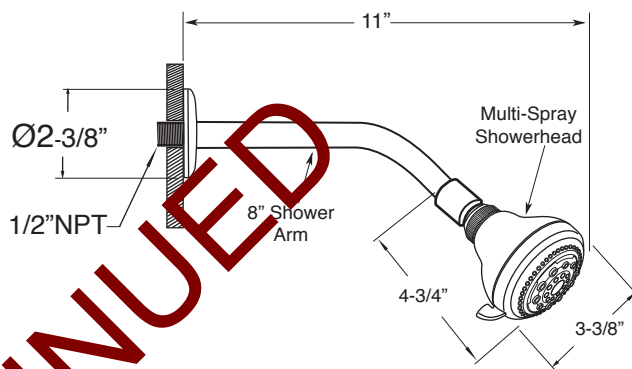

Series 350

Pressure Balance Tub & Shower

1.355668

Loire Handle

(1.355668T - Trim Only)

Features:

- Forged brass construction
- Ceramic disk valve cartridge 18.30.865
- Adjustable hot limit safety stop
- Reversible cartridge
- 5.6 GPM @ 45 PSI

Cutaway View

Top View

Note: Measurements are subject to change or cancellation. No responsibility is assumed for use of superseded or voided pages.