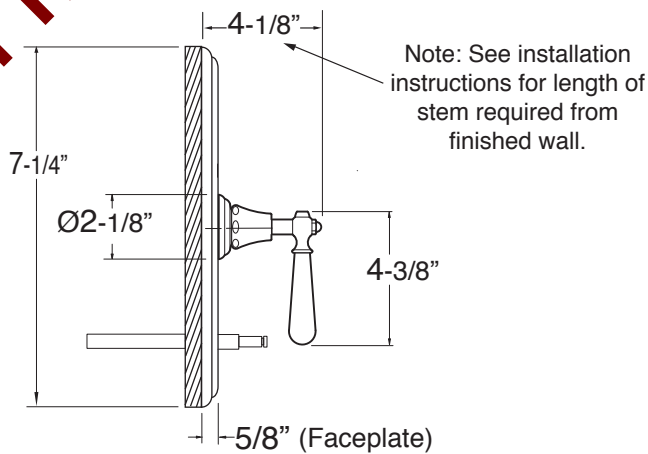

Series 350

Pressure Balance Tub & Shower

1.355668

Loire Handle

(1.355668T - Trim Only)

Features:

- Forged brass construction
- Ceramic disk valve cartridge 18.30.865
- Adjustable hot limit safety stop
- Reversible cartridge
- 5.6 GPM @ 45 PSI

Cutaway View

Top View

Note: Measurements are subject to change or cancellation. No responsibility is assumed for use of superseded or voided pages.