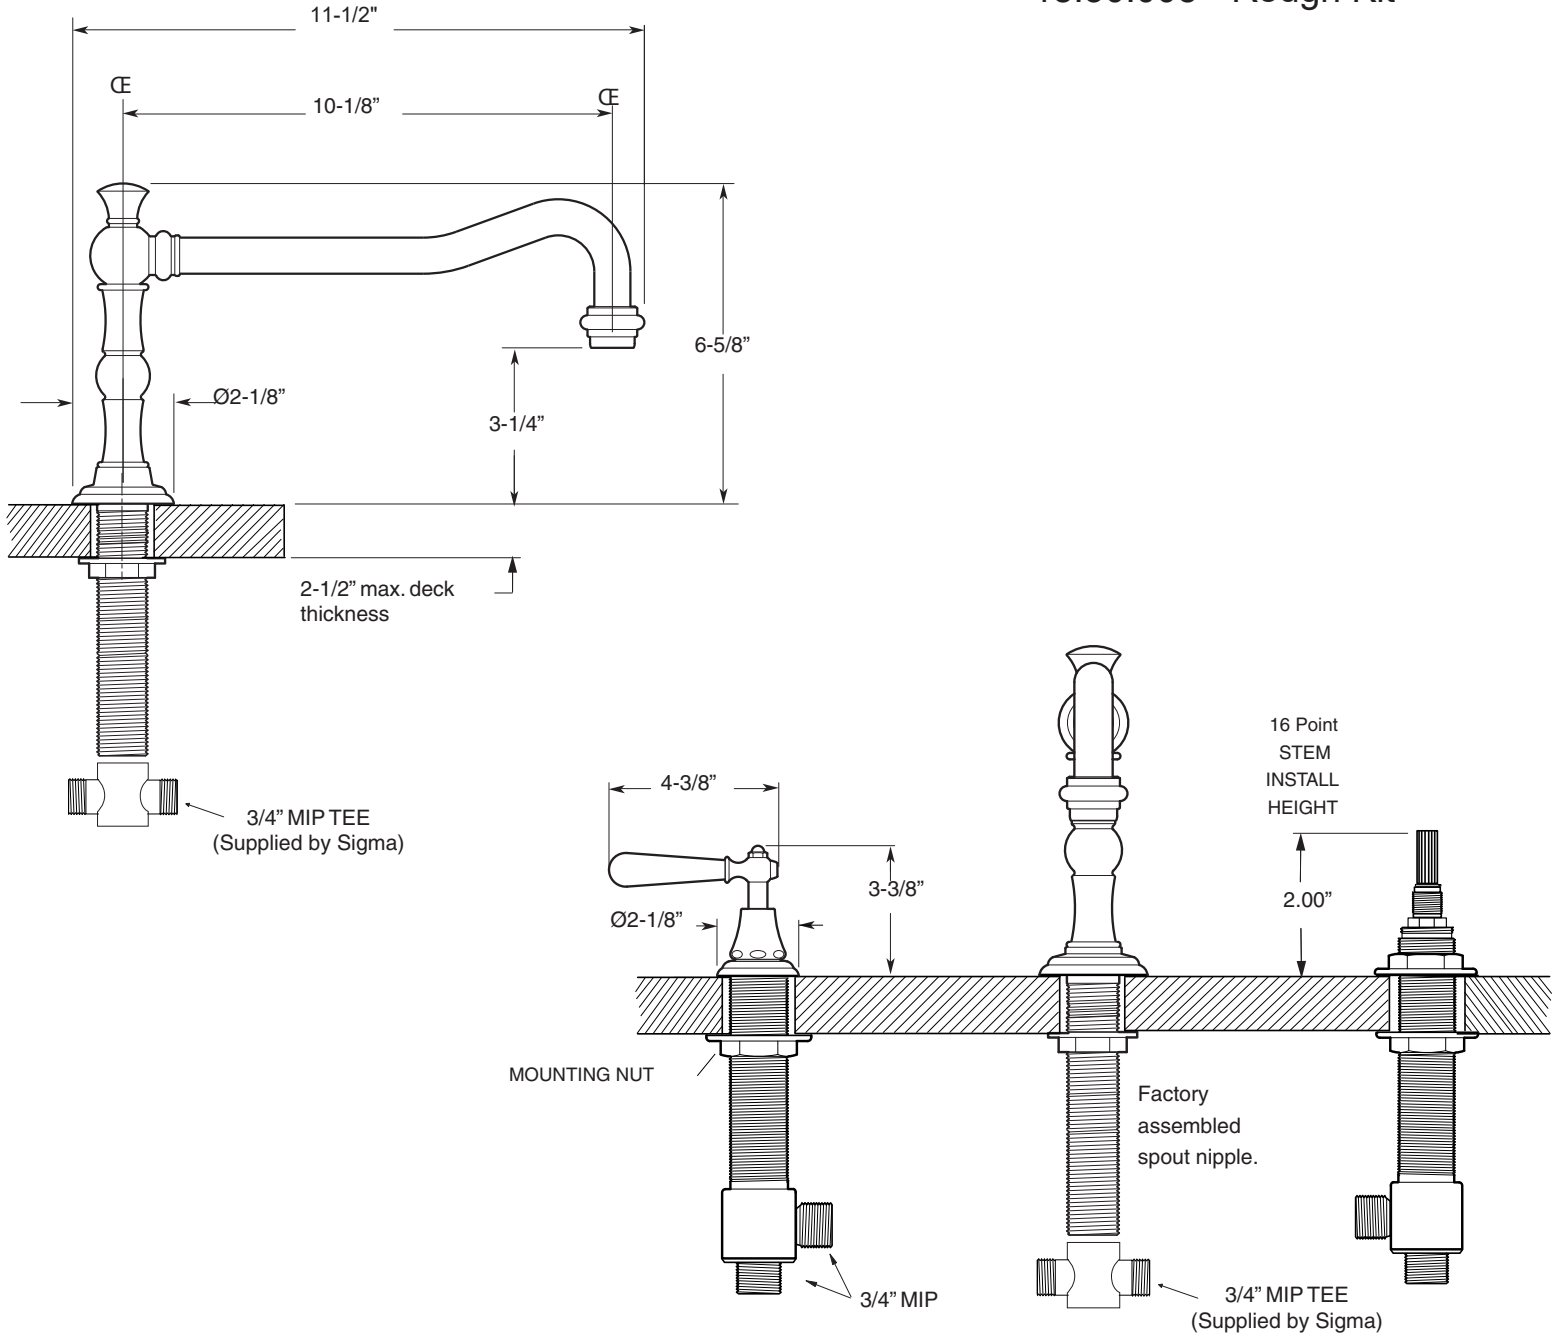

FEATURES:

- All brass construction.
- 3/4" valve bodies with 16 PT. 1/4-turn ceramic disc cartridge.
  - 18.30.017 Cold, 18.30.018 Hot
- Available in all finishes. Warranty varies according to finish.

## 350 Series 3-Hole Roman Tub Set with Loire Handle

**1.355677**

1.355677T - Trim Only

18.30.005 - Rough Kit

NOTE: Spout and valves install through 1-1/4" diameter holes.  
Plumber to provide 3/4" supply lines to valves