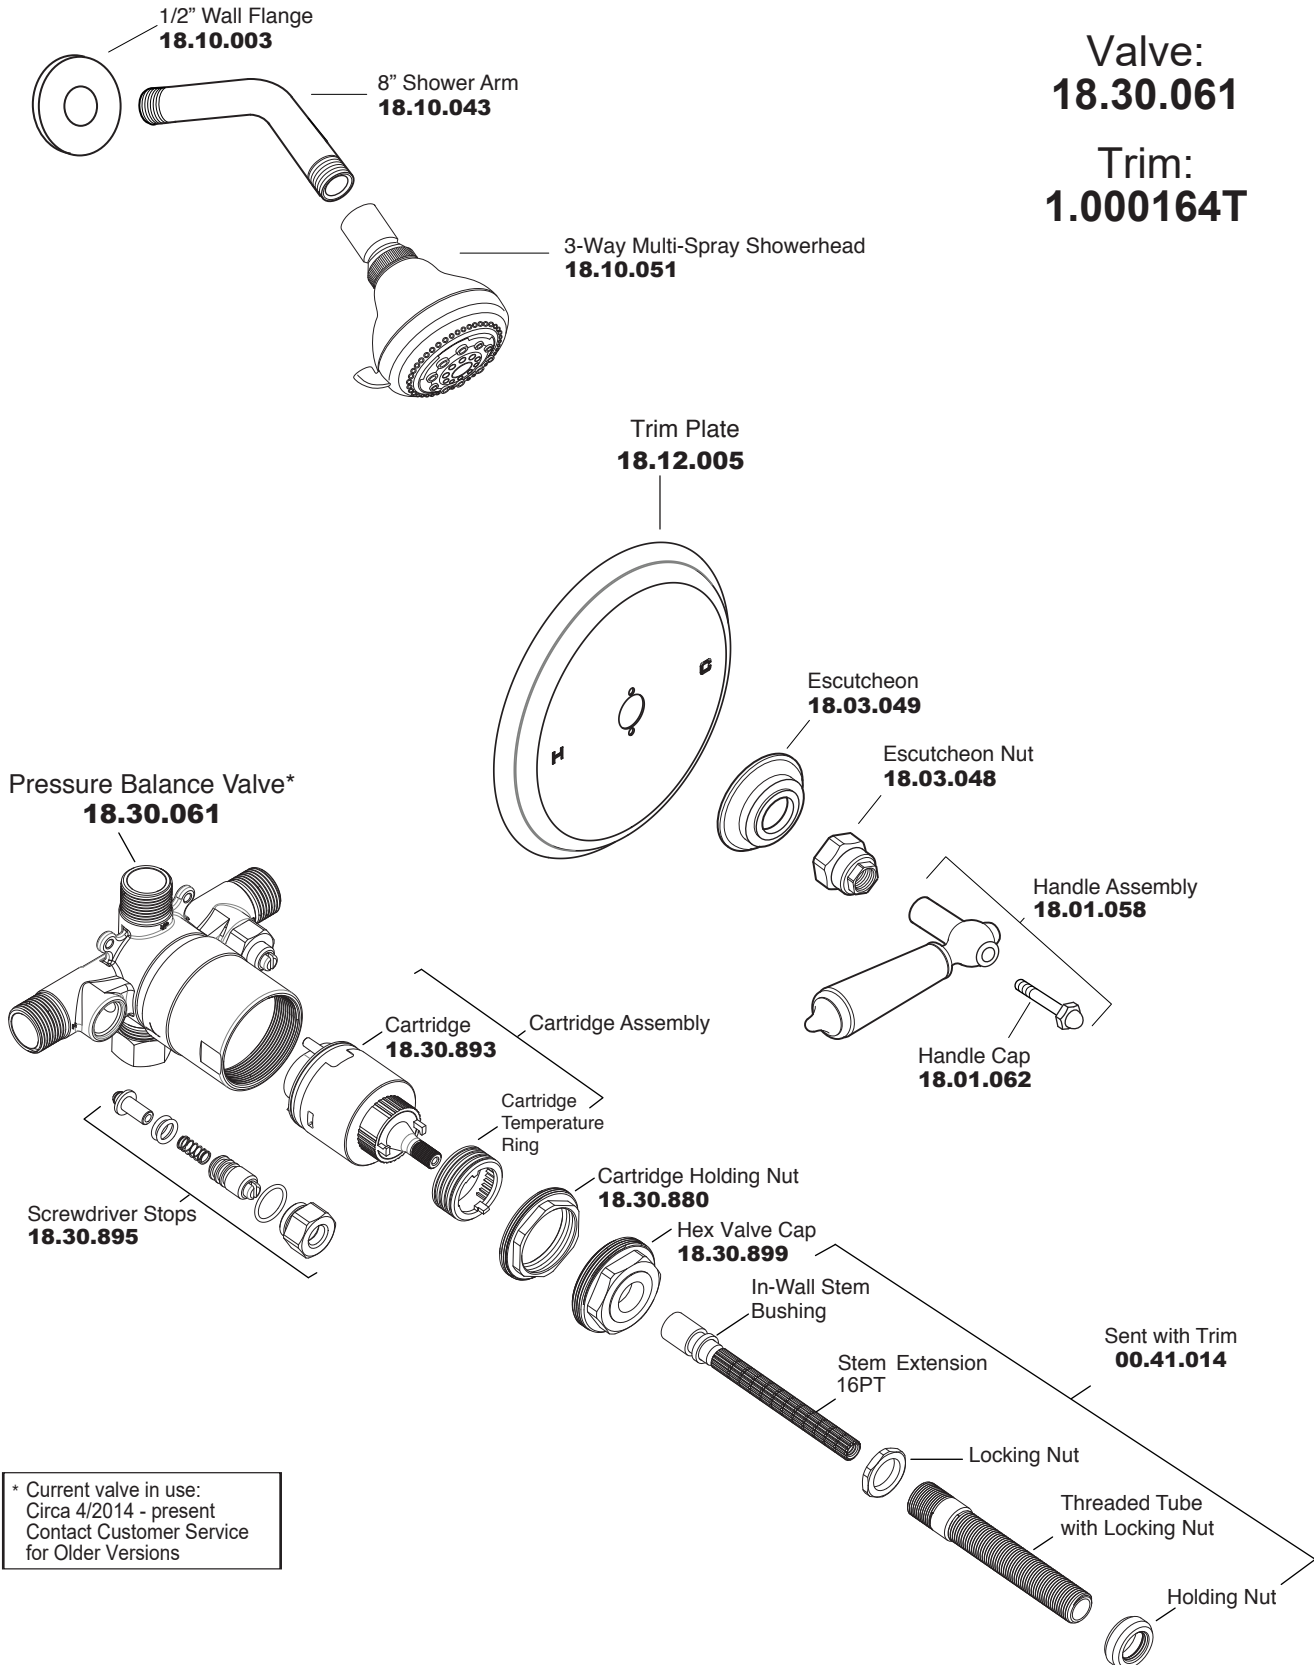

**Pressure Balance Shower Set with Aria Handle**

Valve:  
**18.30.061**

Trim:  
**1.000164T**

\* Current valve in use:  
Circa 4/2014 - present  
Contact Customer Service  
for Older Versions