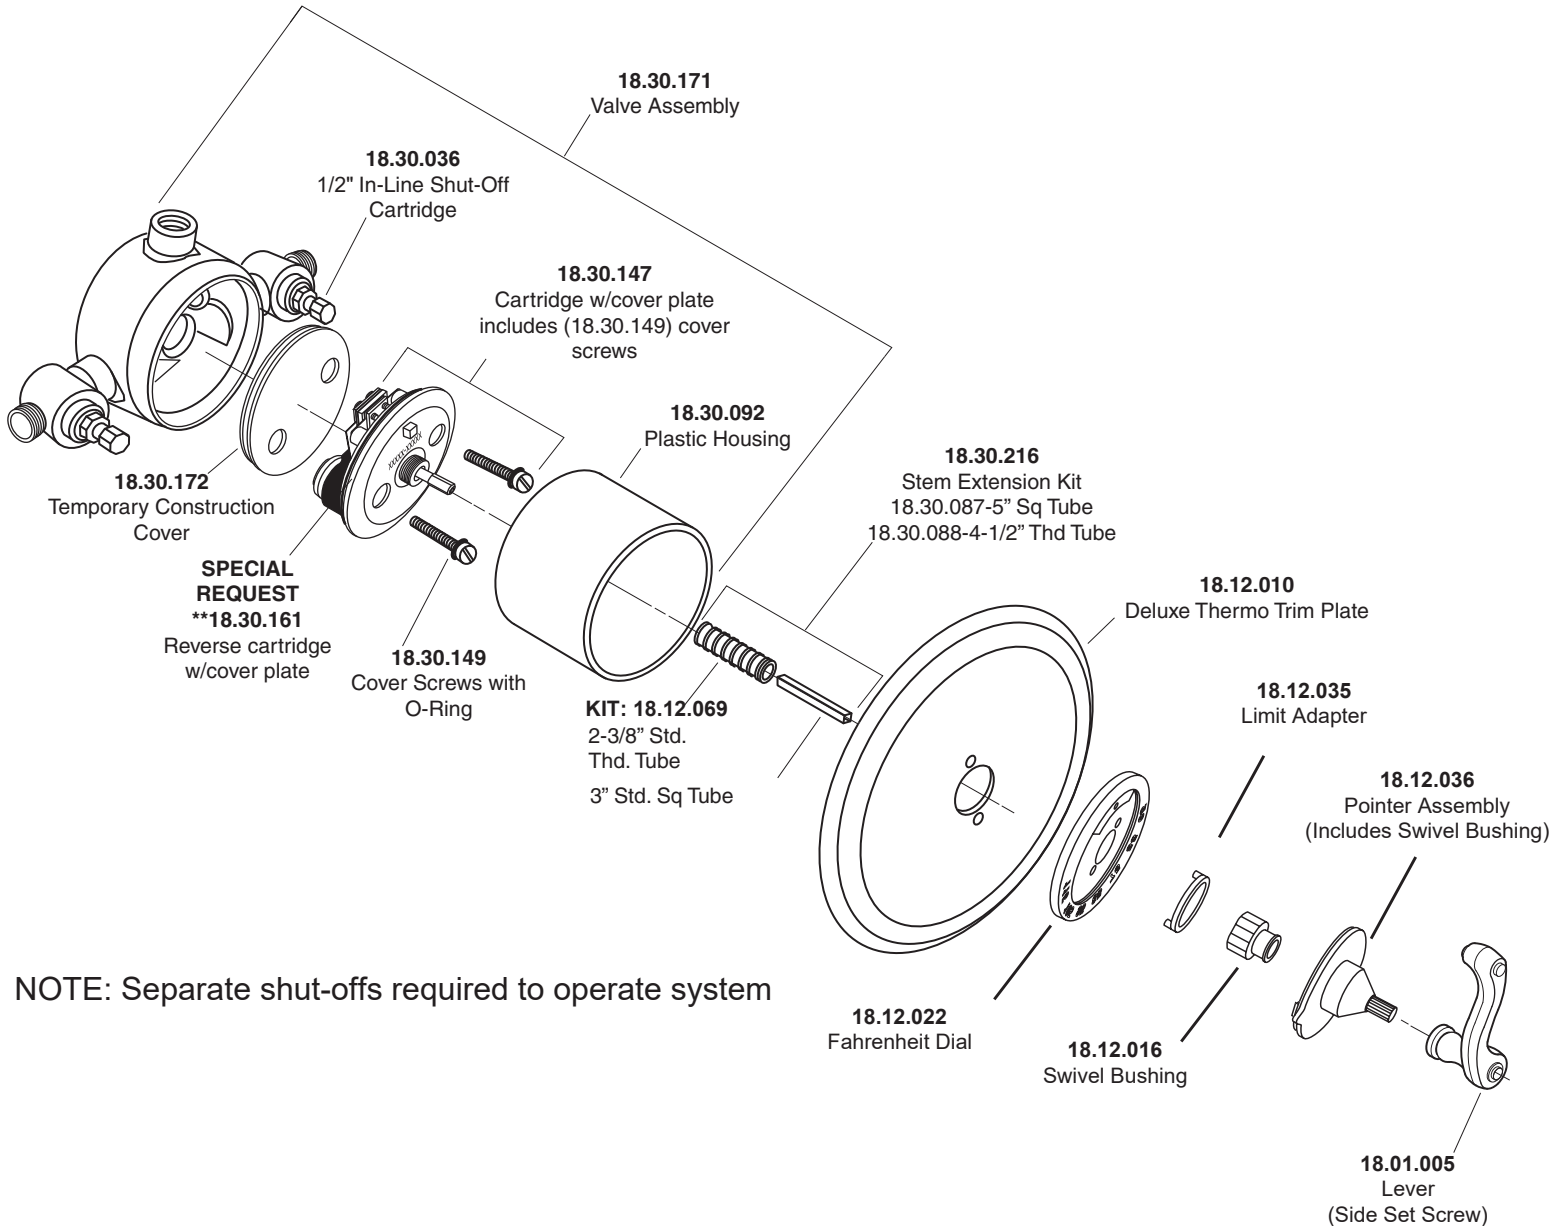

1.001397D

3/4" Thermostatic Set
with Integral Stops with
Hampshire Lever

NOTE: Separate shut-offs required to operate system