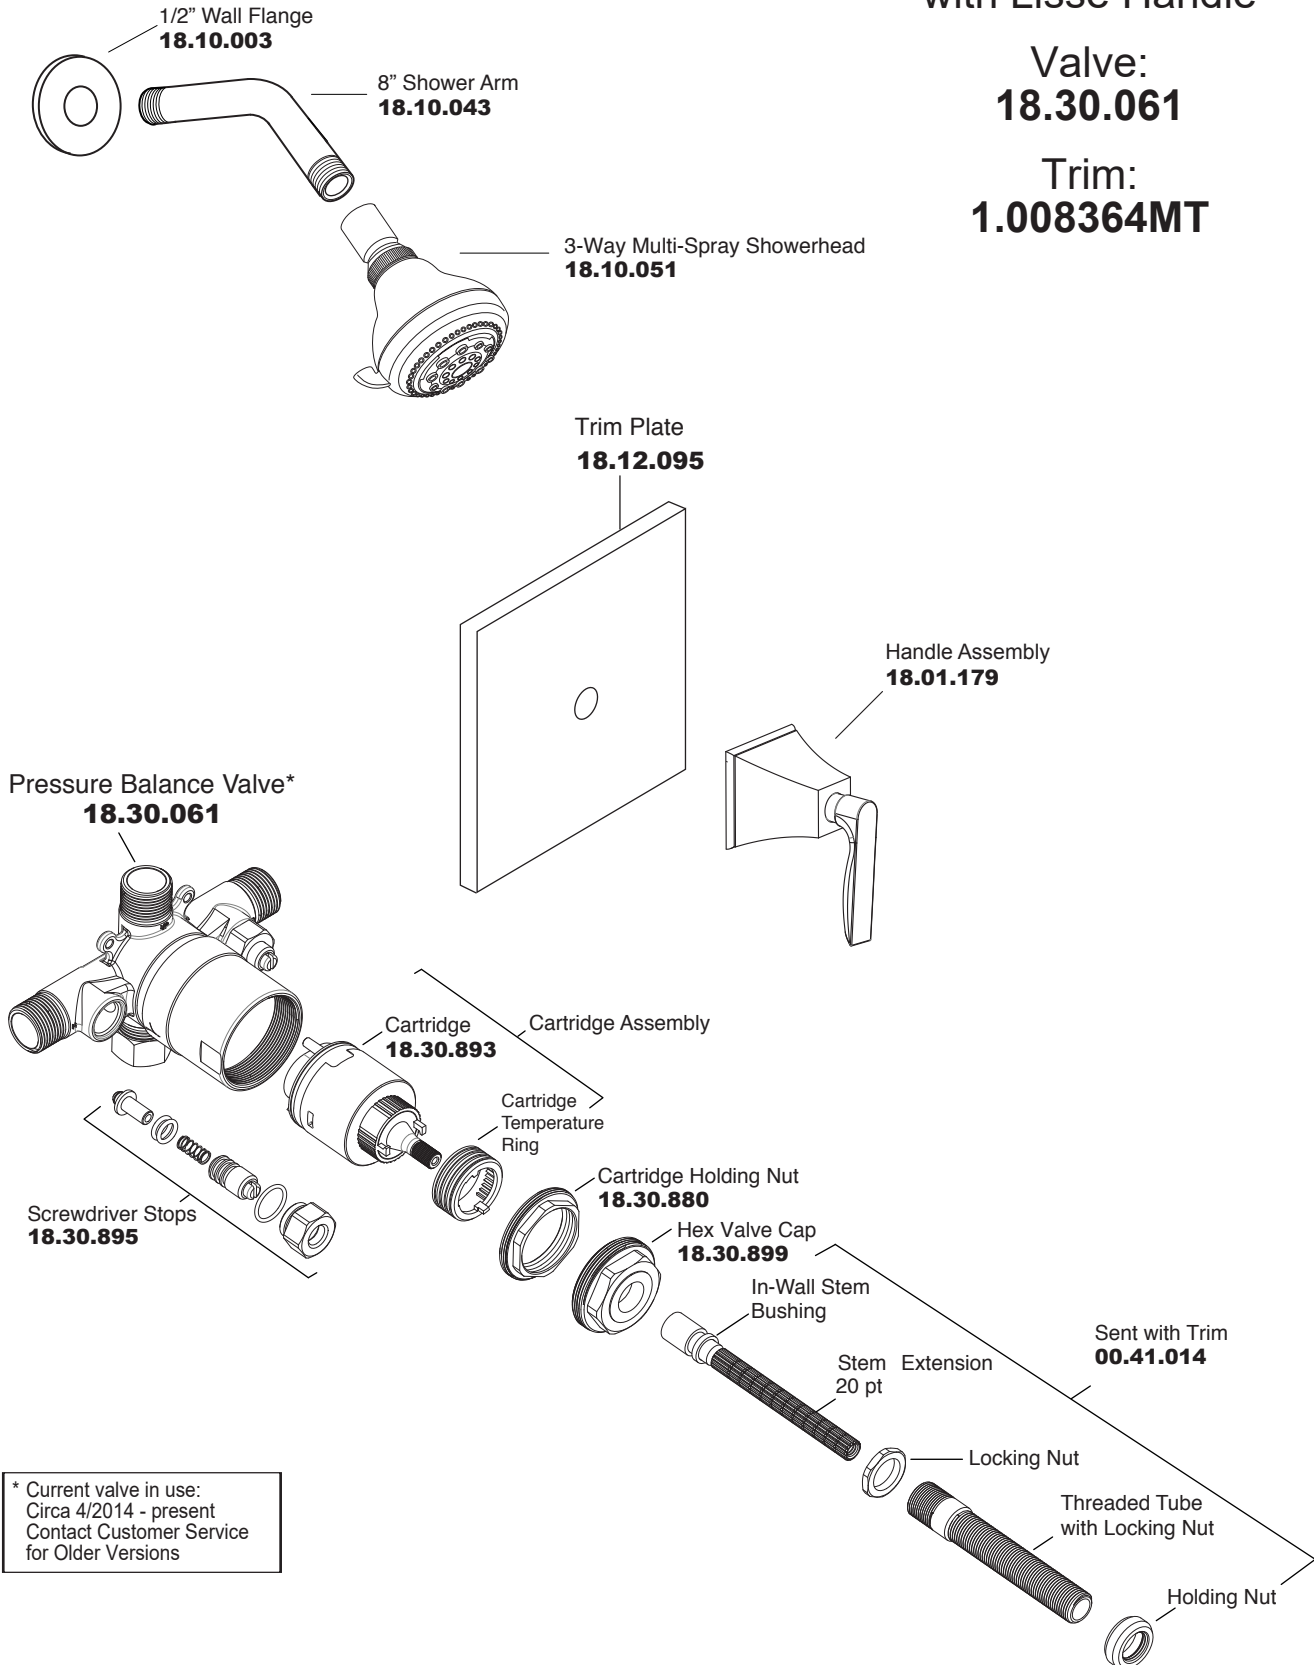

PARTS LIST

Pressure Balance Shower Set with Lisse Handle

Valve:
18.30.061

Trim:
1.008364MT

* Current valve in use:
Circa 4/2014 - present
Contact Customer Service
for Older Versions