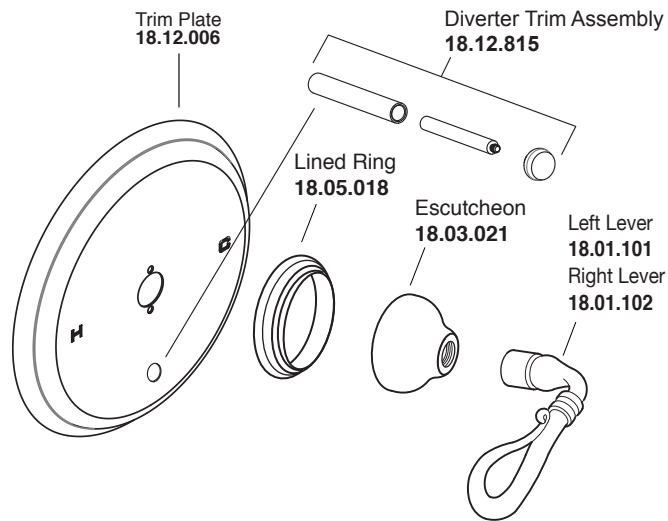

Pressure Balance Tub & Shower Set

1.356468

Bordeaux Handle

16pt.

* Current valve in use:
Circa 4/2014 - present
Contact Customer Service
for Older Versions

** For additional information on
cartridges or extension kits,
see 'Rough Valving' section
in current catalog.

Pressure Balance Tub & Shower Valve*
18.30.062

Note: Measurements are subject to cancellation. No responsibility is assumed for use of superseded or voided pages.