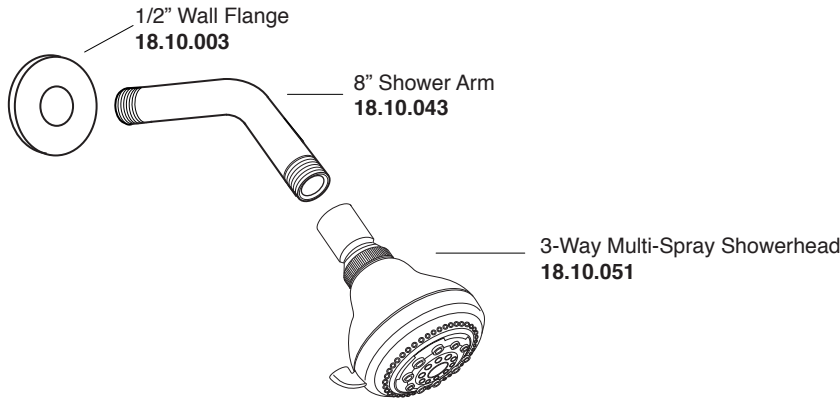

Pressure Balance Tub & Shower Set

1.356468

Bordeaux Handle

16pt.

* Current valve in use:
Circa 4/2014 - present
Contact Customer Service
for Older Versions

** For additional information on
cartridges or extension kits,
see 'Rough Valving' section
in current catalog.

Pressure Balance Tub & Shower Valve*
18.30.062

Note: Measurements are subject to cancellation. No responsibility is assumed for use of superseded or voided pages.