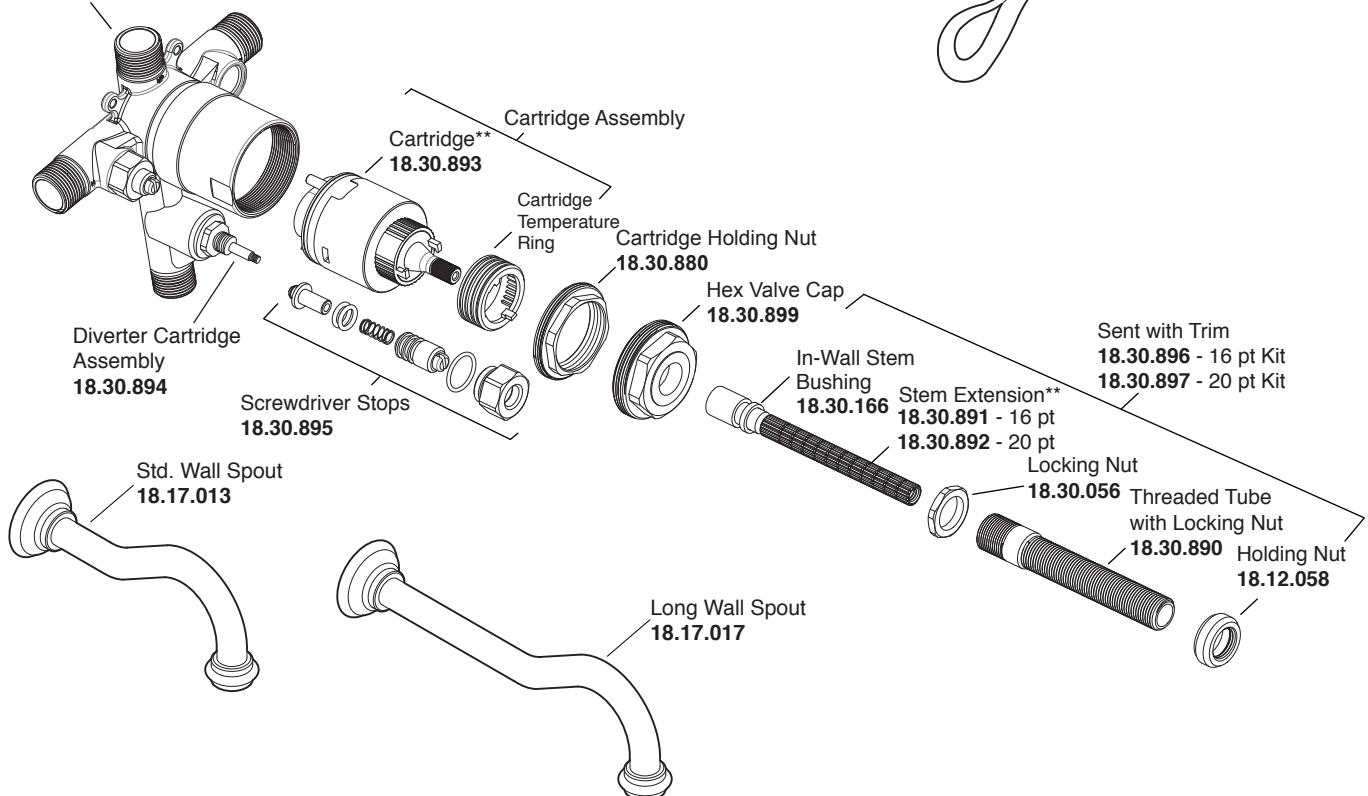

Pressure Balance Tub & Shower Set

1.356468

Bordeaux Handle

16pt.

* Current valve in use:
Circa 4/2014 - present
Contact Customer Service
for Older Versions

** For additional information on
cartridges or extension kits,
see 'Rough Valving' section
in current catalog.

Pressure Balance Tub & Shower Valve*
18.30.062

Note: Measurements are subject to cancellation. No responsibility is assumed for use of superseded or voided pages.