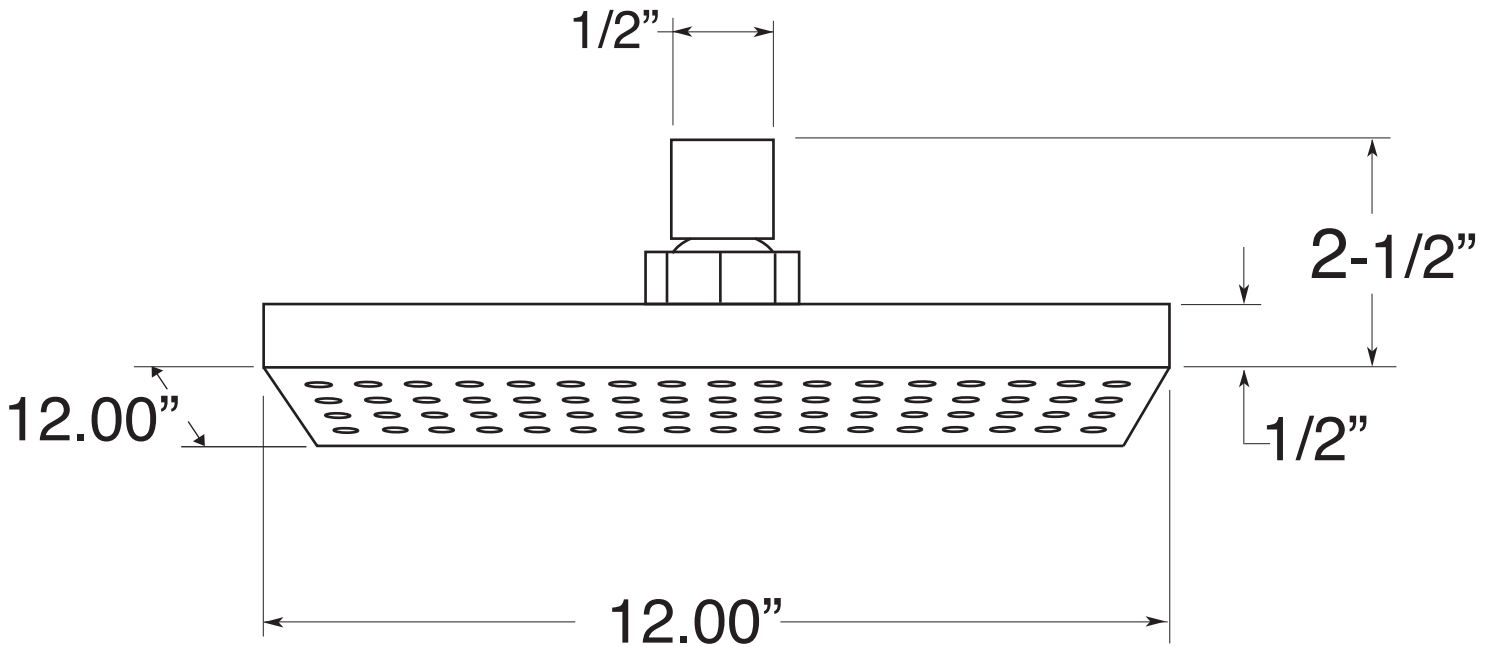

FEATURES:

- All brass construction
- 1/2" female inlet with swivel connection
- Flexible spray nozzles allow for easy removal of hard water build-up
- 1.8 gpm flow restricter installed
- Available in all Sigma finishes

Showerhead

12" Square Easy Clean Showerhead

18.10.088

Note: Measurements are subject to change or cancellation. No responsibility is assumed for use of superseded or voided pages.