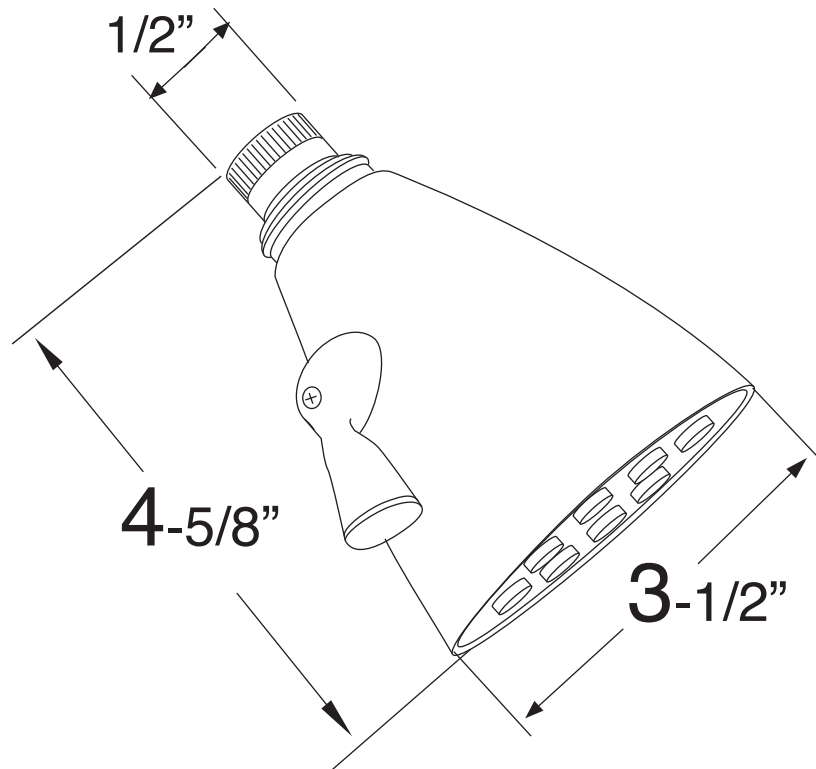

**FEATURES:**

- All brass construction
- 1/2" female swivel connection
- 1.8 gpm flow restricter installed
- Available in all Sigma finishes

**Showerhead**

**8 Plunger Showerhead**

18.10.060

Note: Measurements are subject to change or cancellation. No responsibility is assumed for use of superseded or voided pages.