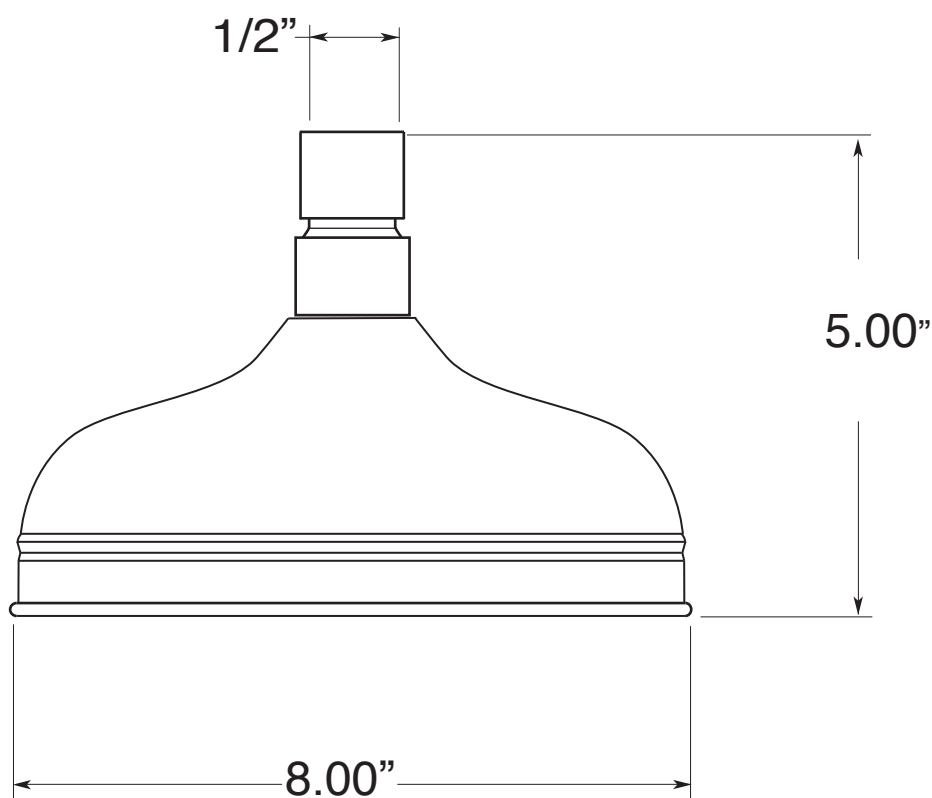

FEATURES:

- All brass construction
- 1/2" female swivel connection
- Shipped with easy clean jets
- 1.8 gpm flow restricter installed
- Available in all Sigma finishes

Showerhead

8" Skirted Rainhead

18.10.052

Note: Measurements are subject to change or cancellation. No responsibility is assumed for use of superseded or voided pages.