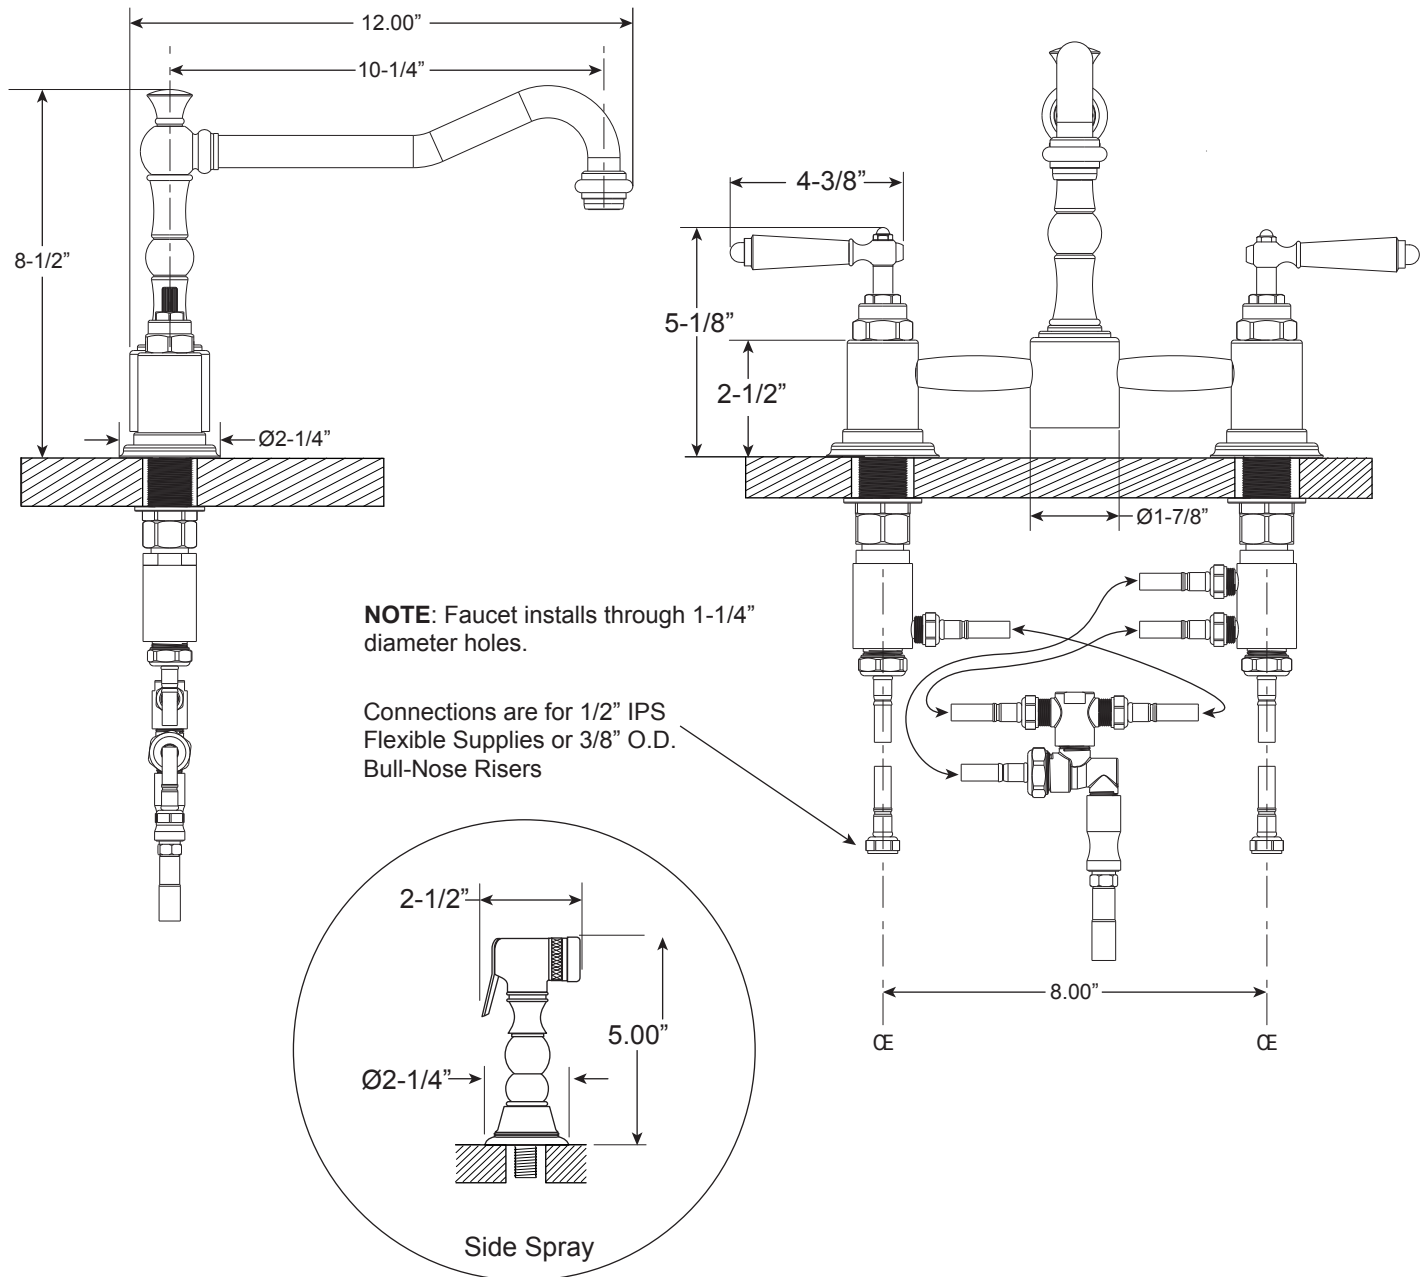

**FEATURES:**

- All brass construction
- Available in all Sigma finishes
- Maximum deck thickness: 2-1/4"
- Replacement cartridges: 18.30.029-cold, 18.30.030-hot
- Measurements vary according to handle choice
- Custom option: High-arc extended swivel spout, 11" center-center, 14" overall height
- Certified to meet or exceed the following codes and standards: ASME A112.18.1/CSA B 125.1-2012

**Kitchen & Bar**

**Pillar Kitchen with Sidespray  
Orleans Handle  
(Ceramic Lever)**

1.3557032

Note: Measurements are subject to change. No responsibility is assumed for use of superseded or voided pages.