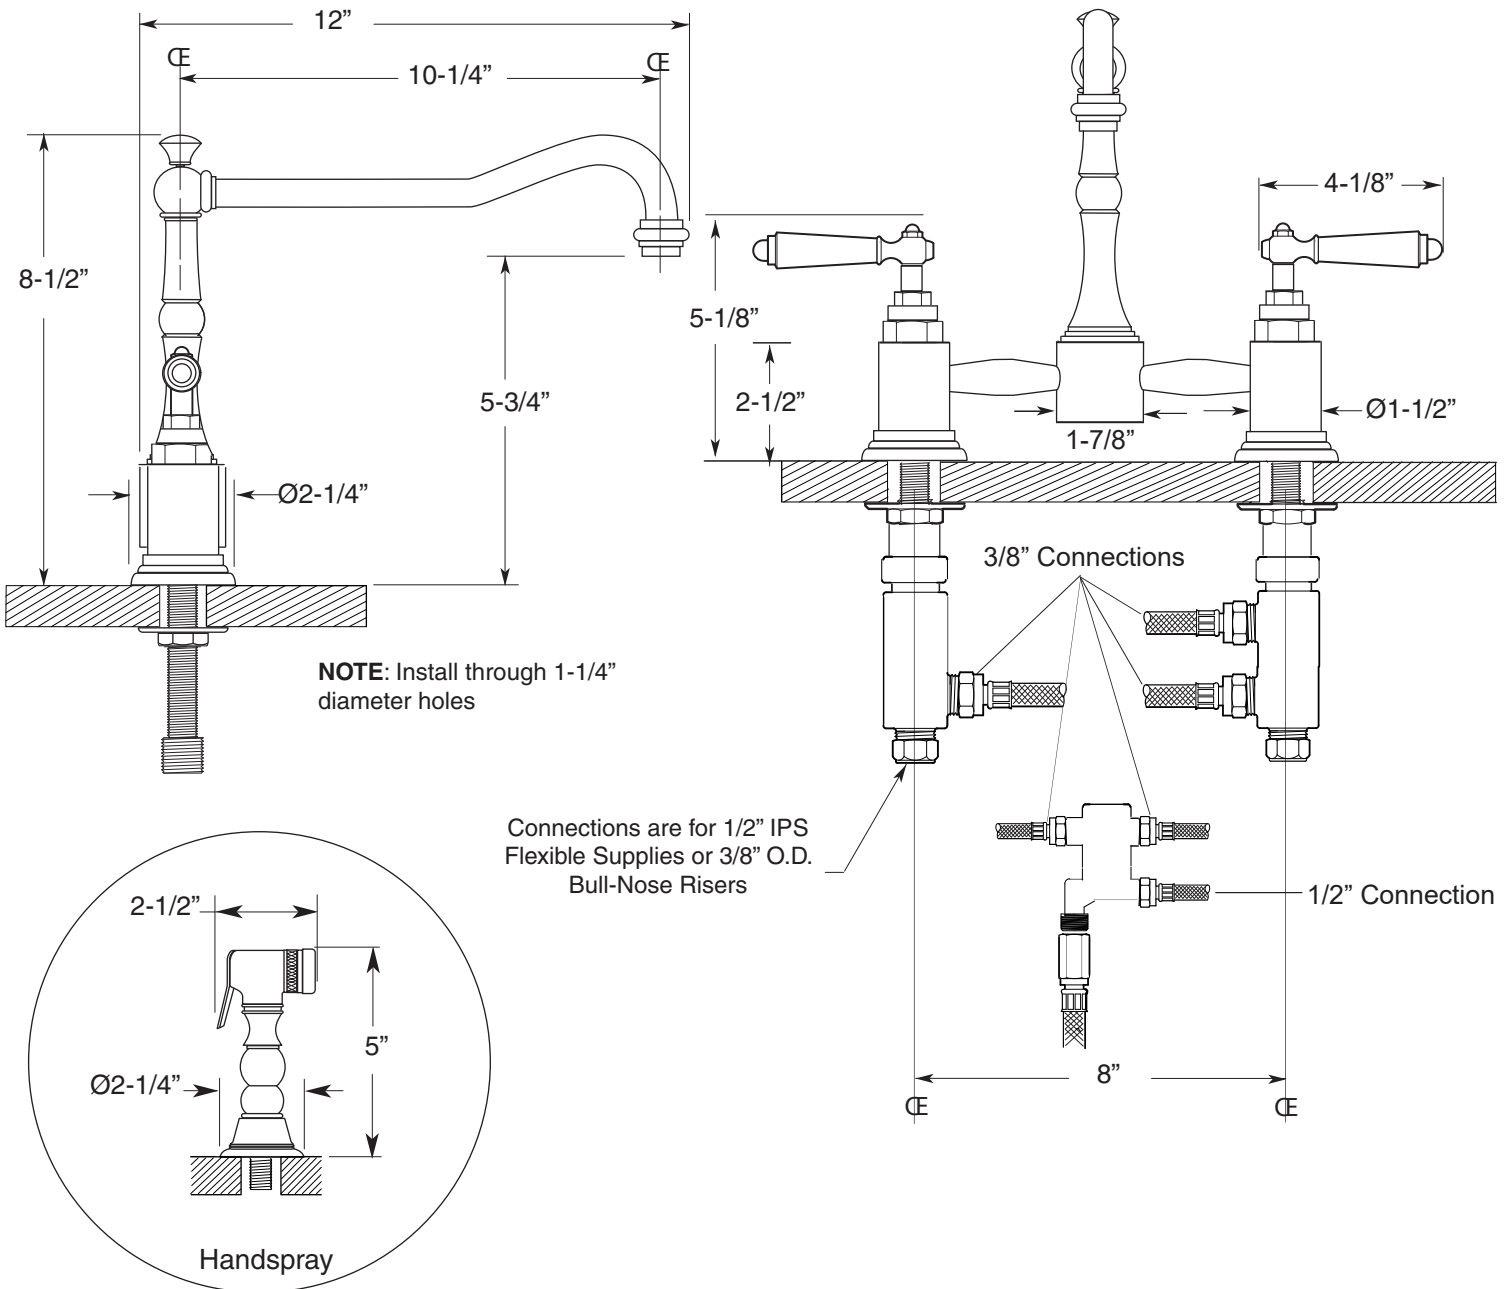

FEATURES:

- All brass construction
- Available in all Sigma finishes
- Maximum deck thickness: 2-1/4"
- Replacement cartridges: 18.30.035 (C), 18.30.036 (H)
- Custom option: High-arc extended swivel spout, 11" center-center, 14" overall height
- Measurements vary according to handle choice

SPECIFICATIONS

Pillar-Style Kitchen Faucet w/Orleans Handles and Sidespray

1.3557032

Note: Measurements are subject to change or cancellation. No responsibility is assumed for use of superseded or voided pages.