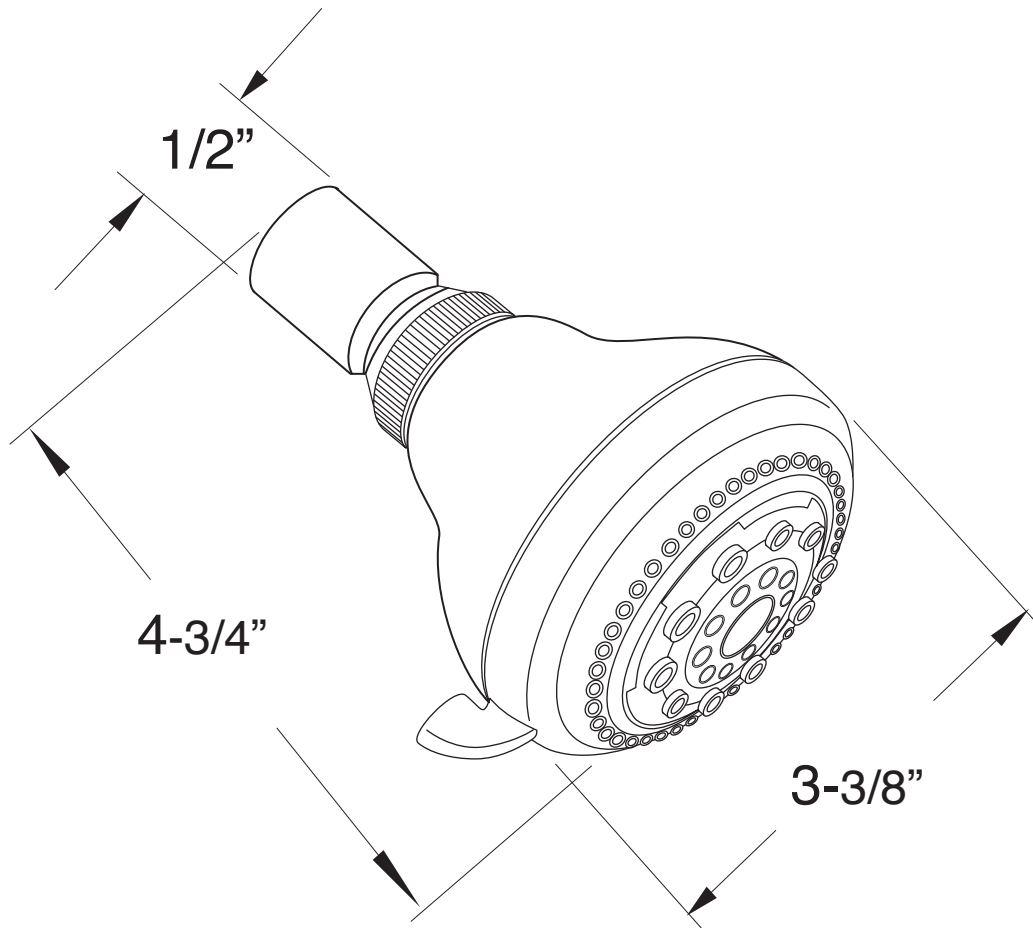

## FEATURES:

- 3-Way Multi-Spray Showerhead
- 1/2" female swivel connection.
- 1.8 gpm flow restricter installed.
- Available in all finishes.

## Showerhead

### 3-Way Multi-Spray Showerhead

18.10.051

Note: Measurements are subject to change or cancellation. No responsibility is assumed for use of superseded or voided pages.