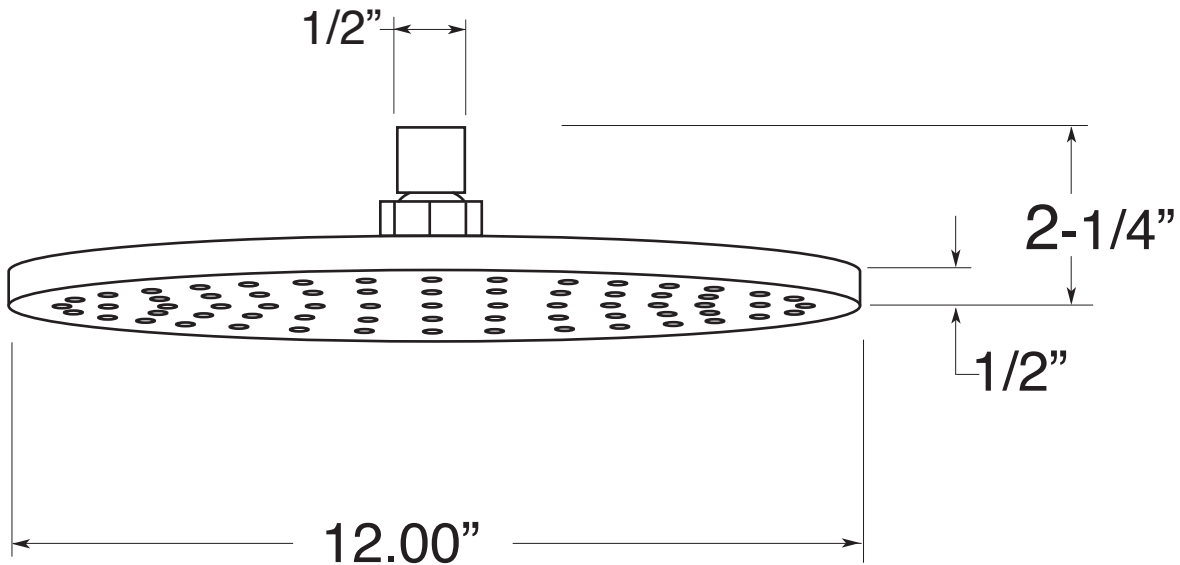

FEATURES:

- All brass construction
- 1/2" female inlet with swivel connection
- Flexible spray nozzles allow for easy removal of hard water build-up
- 1.8 gpm flow restricter installed
- Available in all Sigma finishes

## Showerhead

### 12" Round Easy Clean Showerhead

18.10.047

Note: Measurements are subject to change or cancellation. No responsibility is assumed for use of superseded or voided pages.