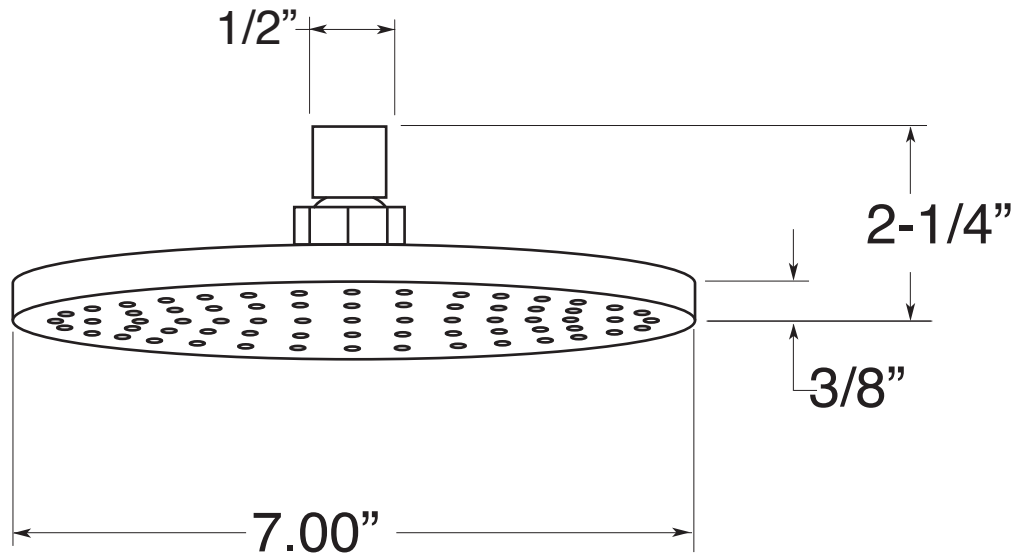

FEATURES:

- All brass construction
- 1/2" female inlet with swivel connection
- Flexible spray nozzles allow for easy removal of hard water build-up
- 1.8 gpm flow restricter installed
- Available in all Sigma finishes

Showerhead

7" Round Easy Clean Showerhead

18.10.042

Note: Measurements are subject to change or cancellation. No responsibility is assumed for use of superseded or voided pages.