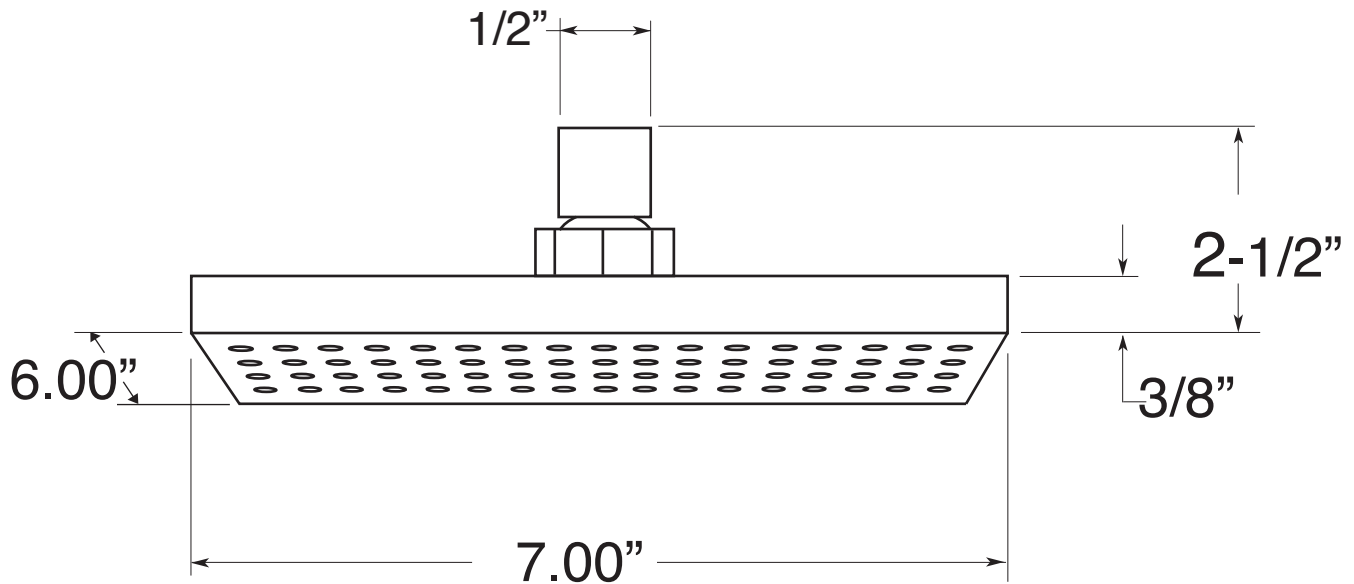

FEATURES:

- All brass construction
- 1/2" female inlet with swivel connection
- Flexible spray nozzles allow for easy removal of hard water build-up
- 1.8 gpm flow restricter installed
- Available in all Sigma finishes

Showerhead

6" x 7" Rectangular Easy Clean Showerhead

18.10.037

Note: Measurements are subject to change or cancellation. No responsibility is assumed for use of superseded or voided pages.