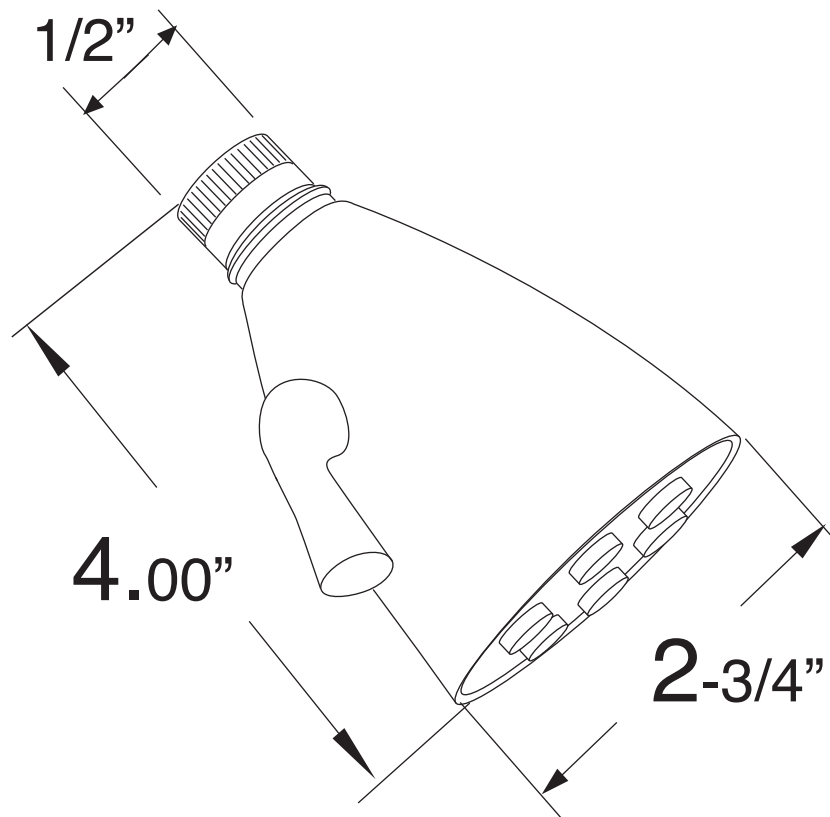

FEATURES:

- All brass construction
- 1/2" female swivel connection
- 1.8 gpm flow restricter installed
- Available in all Sigma finishes

Showerhead

6 Plunger Deluxe Showerhead

18.10.024

Note: Measurements are subject to change or cancellation. No responsibility is assumed for use of superseded or voided pages.