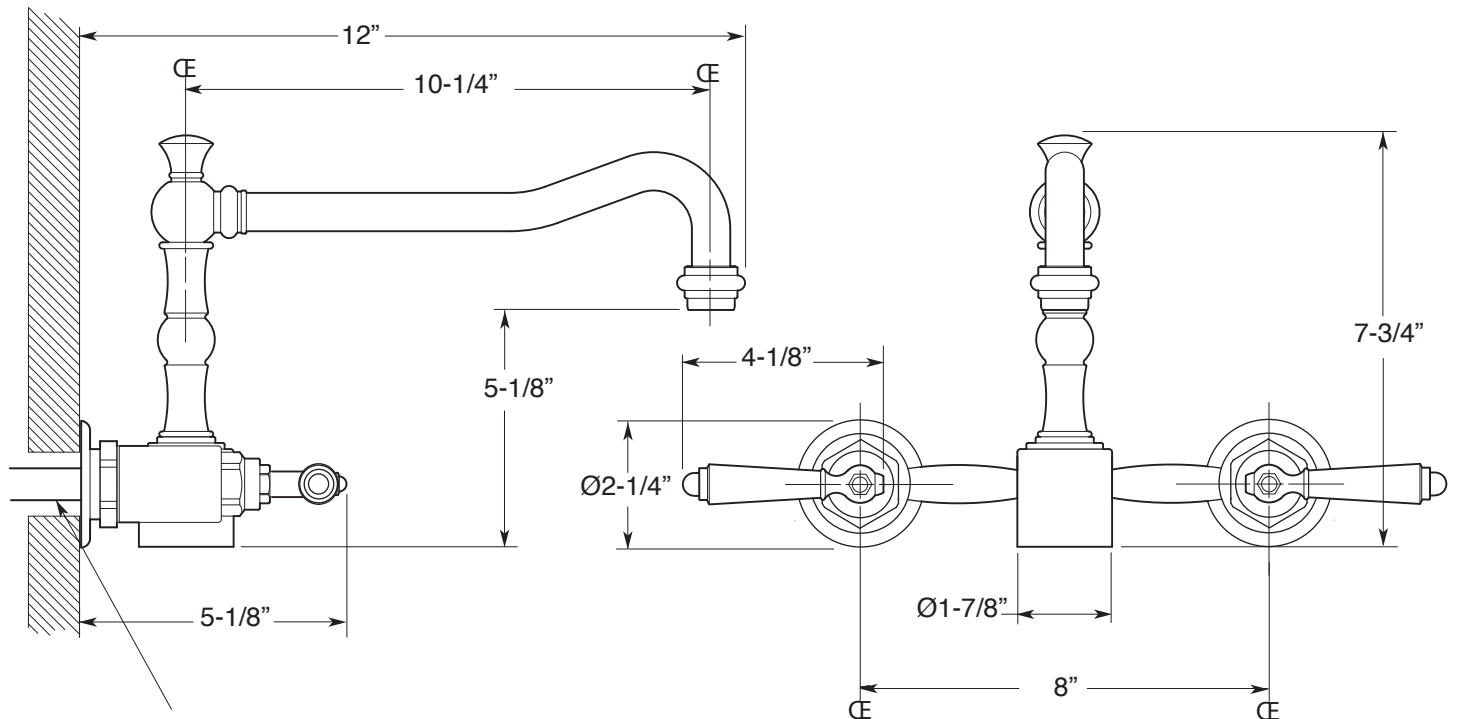

FEATURES:

- All brass construction
- Available in all Sigma finishes
- Replacement cartridges: 18.30.029-cold, 18.30.030-hot
- Custom option: High-arc extended swivel spout, 11" center-center, 14" overall height
- Wall extensions available: 2" or 4"
- Certified to meet or exceed the following codes and standards: ASME A112.18.1/CSA B 125.1-2011

Kitchen & Bar

**Pillar Kitchen Wallmount
Orleans Handle
(Ceramic Lever)**

1.3557033

Note: 1/2" compression fittings.
Rough should extend 3/4" beyond finished wall

Note: Measurements are subject to change or cancellation. No responsibility is assumed for use of superseded or voided pages.