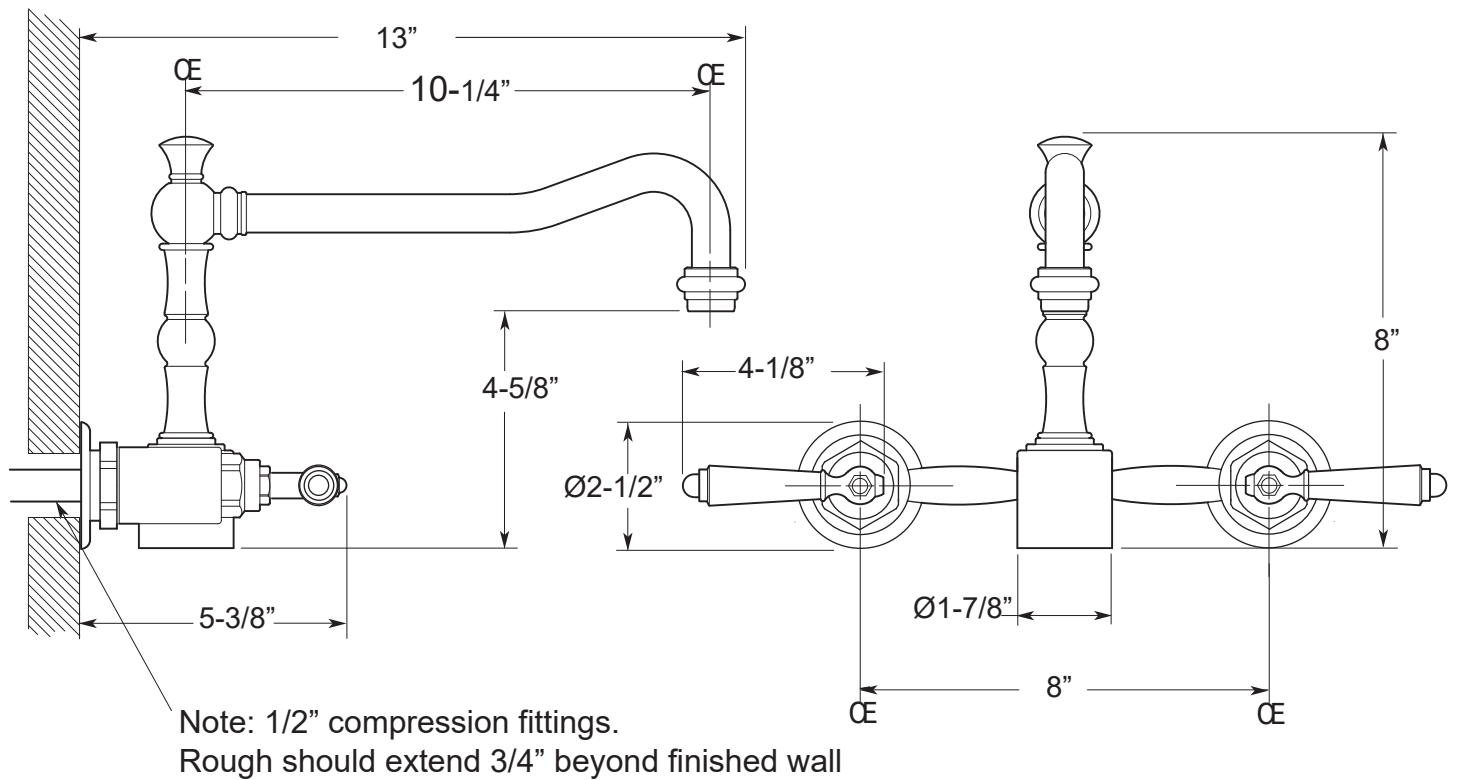

**FEATURES:**

- All brass construction
- Available in all Sigma finishes
- Replacement cartridges:
  - 18.30.029-cold, 18.30.030-hot
- Custom option: High-arc extended swivel spout, 11" center-center, 14" overall height
- Wall extensions available: 2" or 4"

**Pillar Kitchen Wallmount  
Orleans Handle**

**1.3557033**

Note: Measurements are subject to change or cancellation. No responsibility is assumed for use of superseded or voided pages.