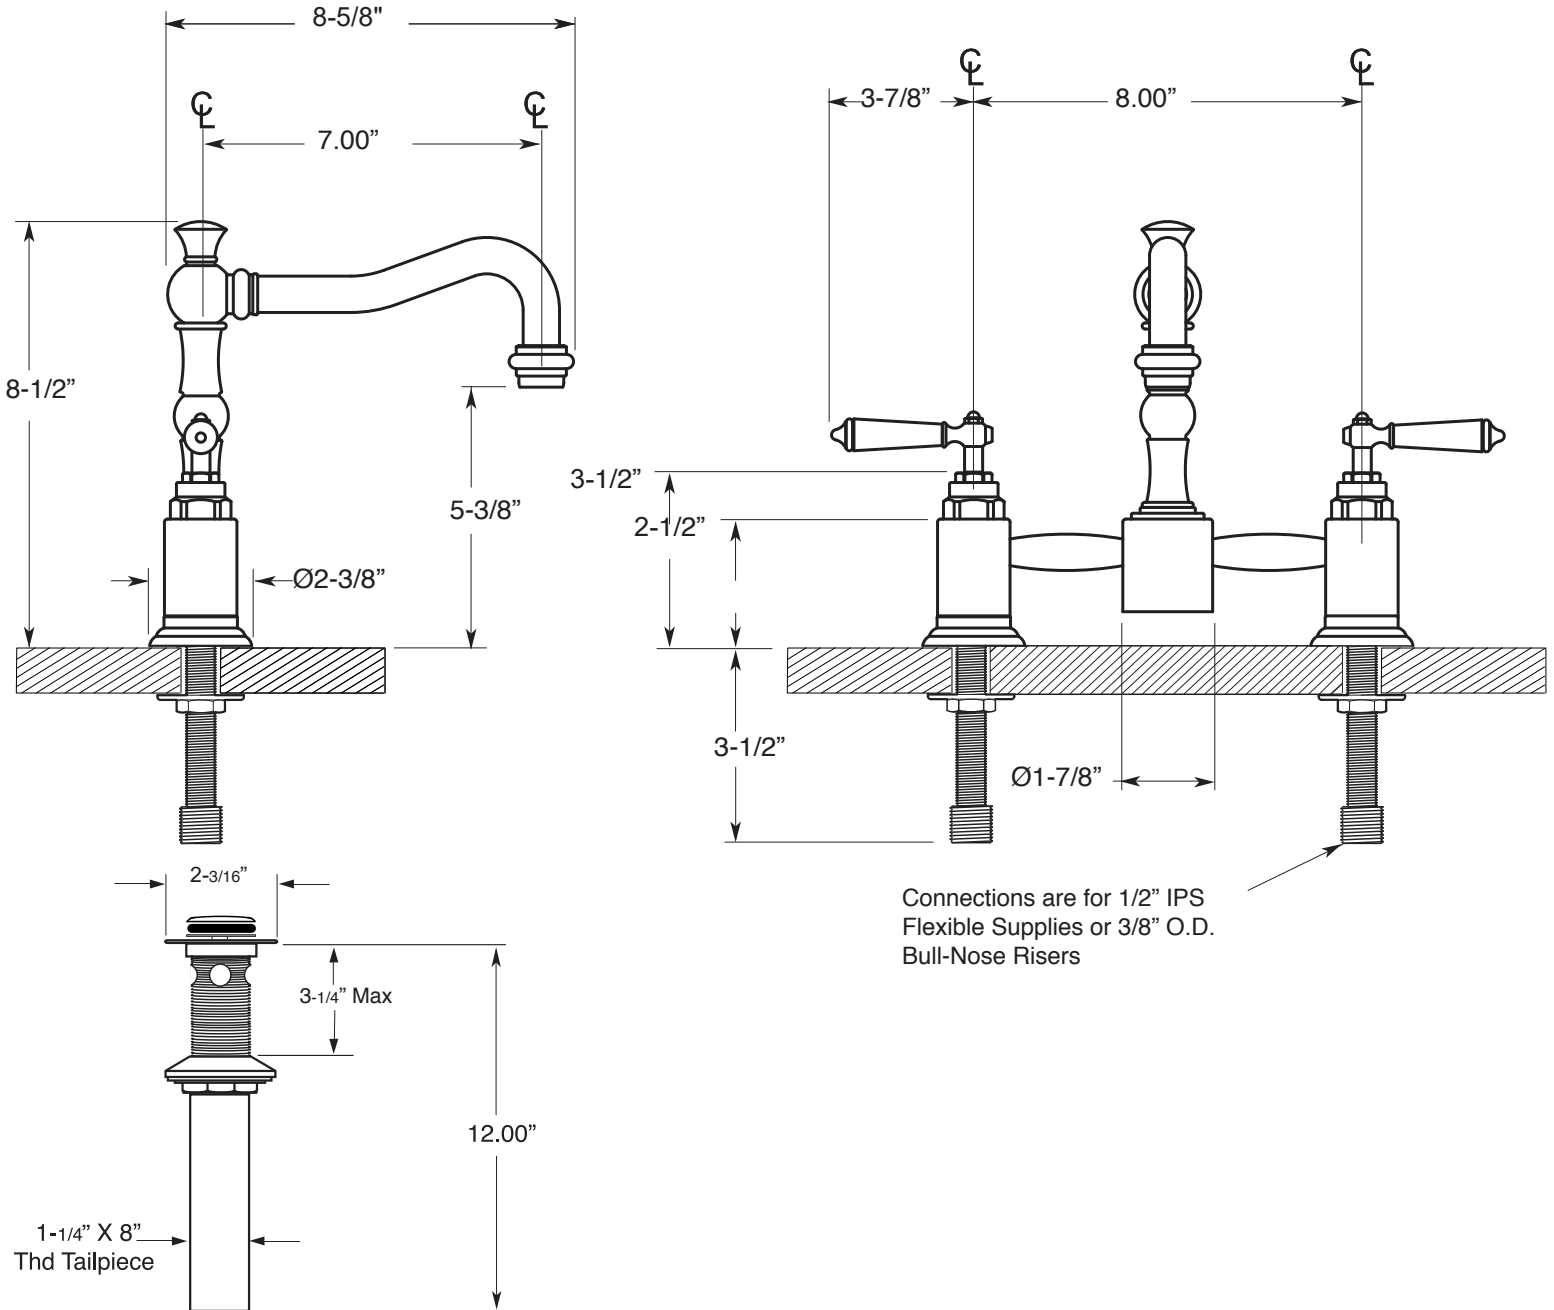

FEATURES:

- All brass construction.
- Flexible hose connections.
- Replacement cartridge P/N: 18.30.029-cold /18.30.030-hot
- Replacement Handles P/N: 18.01.059
- Available in all finishes. Warranty varies according to finish selection.
- Standard aerator is limited to 1.2 gpm. P/N: 18.07.001

**350 Series Pillar Lavatory Set
with Orleans Handles
(Swivel Spout)**

1.3557034

SOFT TOUCH DRAIN ASSEMBLY P/N 18.11.052

Note: Measurements are subject to change or cancellation. No responsibility is assumed for use of superseded or voided pages.