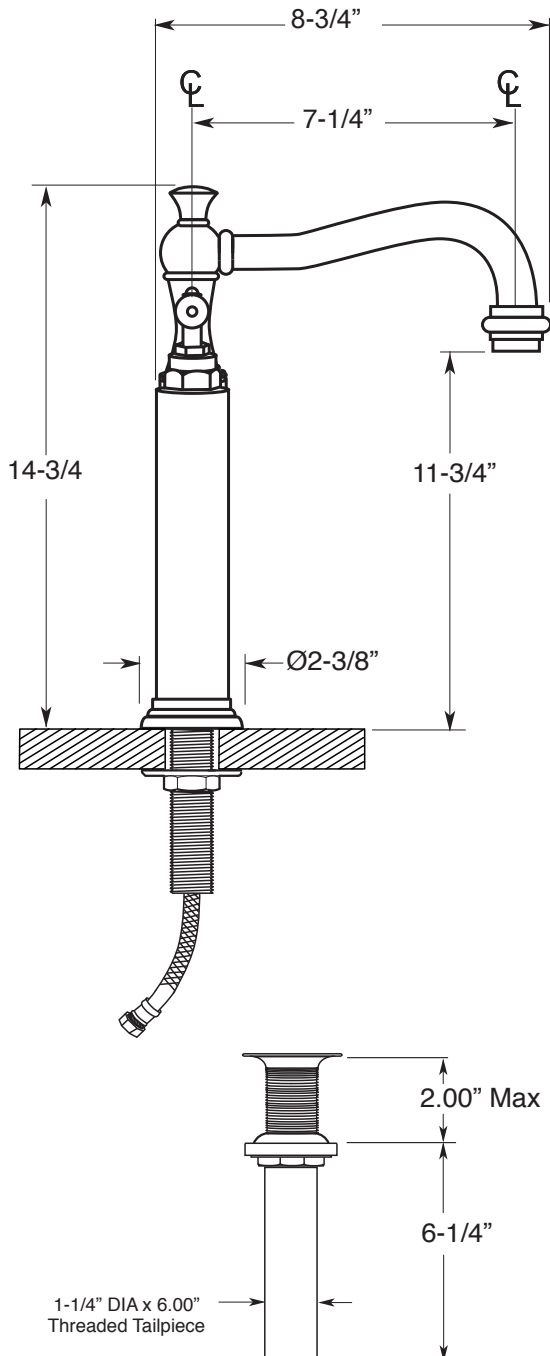

FEATURES:

- All brass construction.
- Flexible hose connections - P/N 18.06.018
- Includes grid drain without overflow - P/N 18.11.120
- Replacement cartridge P/N: 18.30.029-cold / 18.30.030-hot
- Replacement handles P/N: 18.01.059
- Available in all finishes. Warranty varies according to finish selection.
- Standard aerator is limited to 1.2 gpm. Aerator 18.07.001

SPECIFICATIONS

350 Series Vessel Pillar Lavatory
Set with Orleans Handles
(Swivel Spout)

1.3557035

Note: Install through
1-1/4" Diameter Holes

Note: Measurements are subject to change or cancellation. No responsibility is assumed for use of superseded or voided pages.