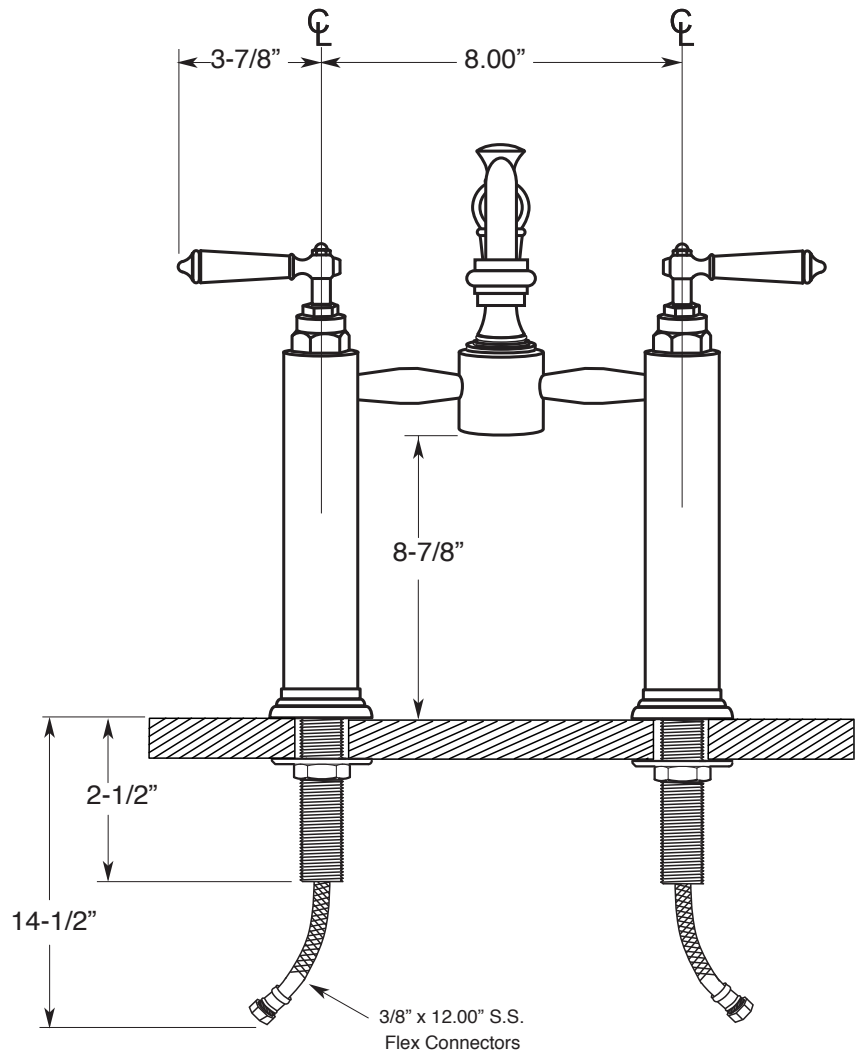

FEATURES:

- All brass construction.
- Flexible hose connections - P/N 18.06.018
- Includes grid drain without overflow - P/N 18.11.120
- Replacement cartridge P/N: 18.30.029-cold / 18.30.030-hot
- Replacement handles P/N: 18.01.059
- Available in all finishes. Warranty varies according to finish selection.
- Standard aerator is limited to 1.2 gpm. Aerator 18.07.001

SPECIFICATIONS

350 Series Vessel Pillar Lavatory
Set with Orleans Handles
(Swivel Spout)

1.3557035

Note: Install through
1-1/4" Diameter Holes

Note: Measurements are subject to change or cancellation. No responsibility is assumed for use of superseded or voided pages.