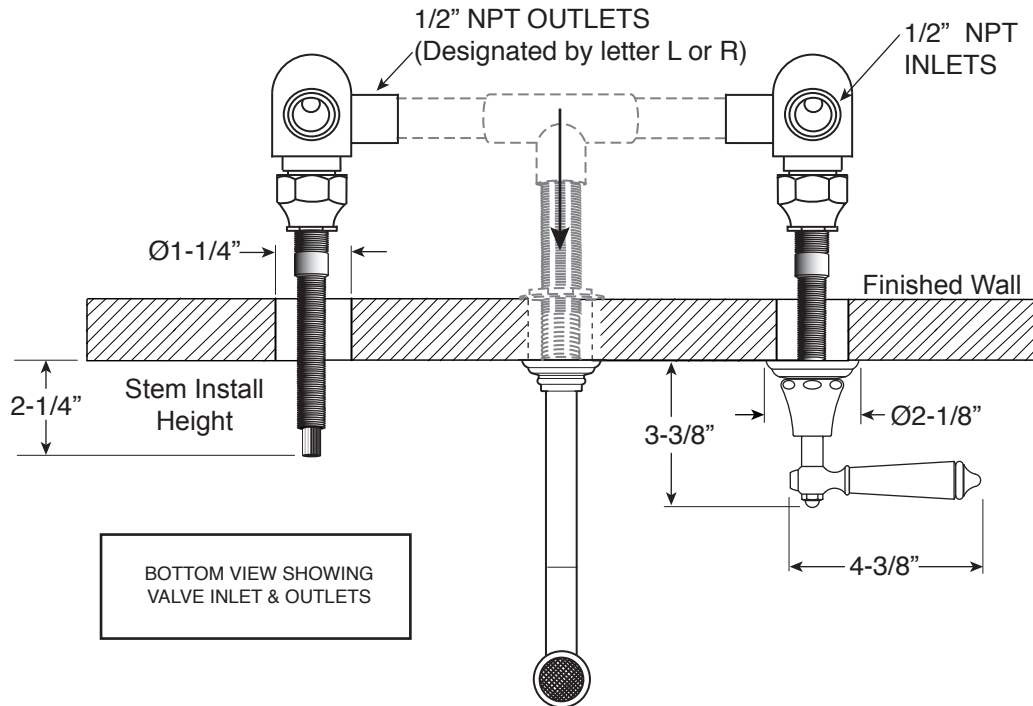

FEATURES:

- All brass construction
- Independent corner valves
- Includes Soft Touch drain assembly: P/N 18.11.052
- 1/4-turn ceramic disc valve cartridges.
 - Replacement P/N: 18.30.035 Cold 18.30.036 Hot
- Available in all finishes. Warranty varies according to finish selection.

350 Series Wall/Vessel Lavatory Set with Orleans Handles

1.355707
(1.355707T - Trim Only)

Note: Measurements are subject to change. No responsibility is assumed for use of superseded or voided pages.