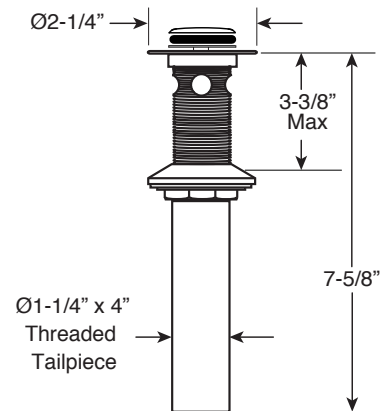

FEATURES:

- All brass construction
- Independent corner valves
- Includes Soft Touch drain assembly: P/N 18.11.052
- 1/4-turn ceramic disc valve cartridges.
 - Replacement P/N: 18.30.035 Cold 18.30.036 Hot
- Available in all finishes. Warranty varies according to finish selection.

350 Series Wall/Vessel Lavatory Set with Orleans Handles

1.355707
(1.355707T - Trim Only)

Note: Measurements are subject to change. No responsibility is assumed for use of superseded or voided pages.