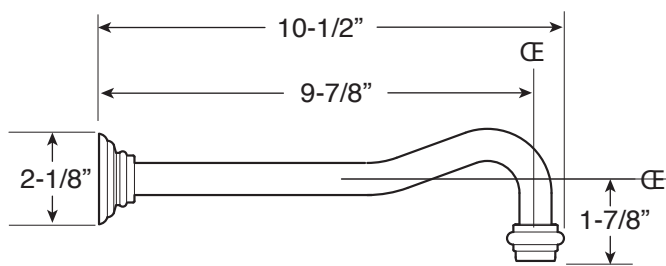

FEATURES:

- All brass construction
- Independent corner valves
- Includes Soft Touch drain assembly: P/N 18.11.052
- 1/4-turn ceramic disc valve cartridges.
 - Replacement P/N: 18.30.035 Cold 18.30.036 Hot
- Available in all finishes. Warranty varies according to finish selection.

350 Series Wall/Vessel Lavatory Set with Orleans Handles

1.355707
(1.355707T - Trim Only)

Note: Measurements are subject to change. No responsibility is assumed for use of superseded or voided pages.