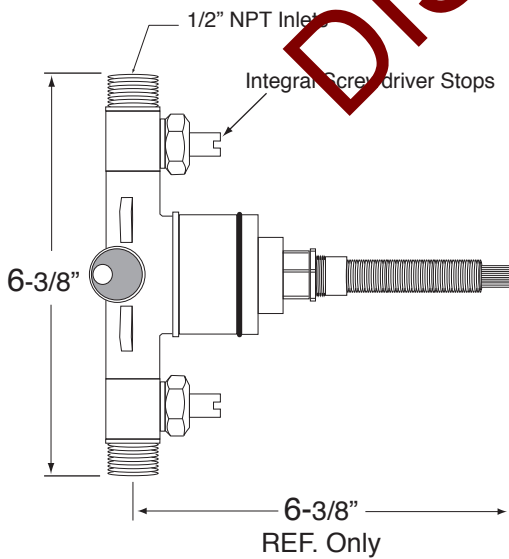

Features:

- Forged brass construction
- Ceramic disk valve cartridge 18.30.865
- Adjustable hot limit safety stop
- Reversible cartridge
- 5.6 GPM @ 45 PSI

Pressure Balance Tub & Shower
1.355768

Orleans Handle
(Ceramic Lever)

(1.355768T - Trim Only)

Cutaway View

Top View

Note: Measurements are subject to change or cancellation. No responsibility is assumed for use of superseded or voided pages.