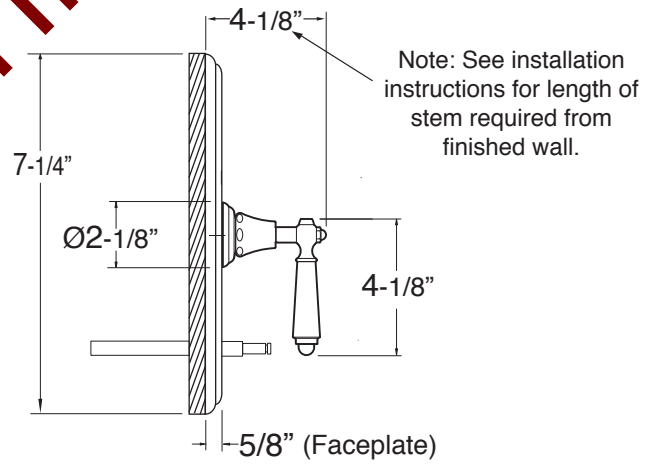

Features:

- Forged brass construction
- Ceramic disk valve cartridge 18.30.865
- Adjustable hot limit safety stop
- Reversible cartridge
- 5.6 GPM @ 45 PSI

Pressure Balance Tub & Shower
1.355768

Orleans Handle
(Ceramic Lever)

(1.355768T - Trim Only)

Cutaway View

Top View

Note: Measurements are subject to change or cancellation. No responsibility is assumed for use of superseded or voided pages.