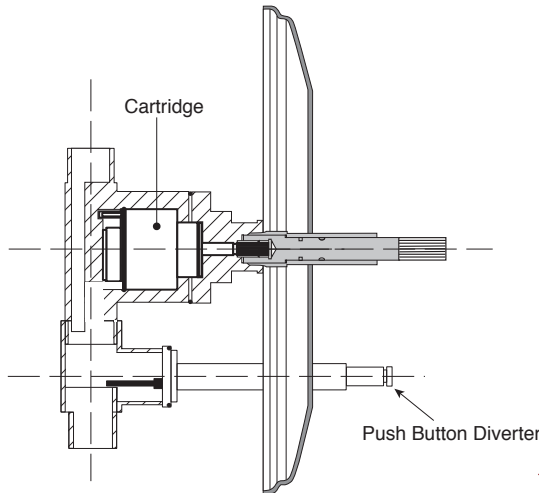

Features:

- Forged brass construction
- Ceramic disk valve cartridge 18.30.865
- Adjustable hot limit safety stop
- Reversible cartridge
- 5.6 GPM @ 45 PSI

Pressure Balance Tub & Shower
1.355768

Orleans Handle
(Ceramic Lever)

(1.355768T - Trim Only)

Cutaway View

Top View

Note: Measurements are subject to change or cancellation. No responsibility is assumed for use of superseded or voided pages.