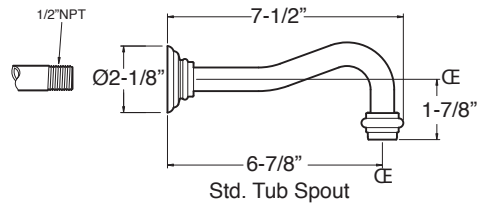

Features:

- Forged brass construction
- Ceramic disk valve cartridge 18.30.865
- Adjustable hot limit safety stop
- Reversible cartridge
- 5.6 GPM @ 45 PSI

Pressure Balance Tub & Shower
1.355768

Orleans Handle
(Ceramic Lever)

(1.355768T - Trim Only)

Cutaway View

Top View

Note: Measurements are subject to change or cancellation. No responsibility is assumed for use of superseded or voided pages.