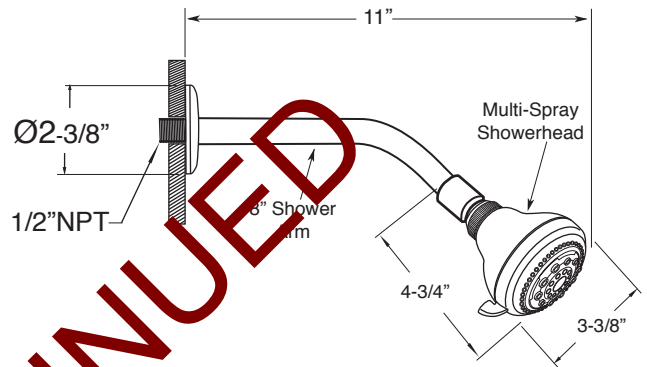

Features:

- Forged brass construction
- Ceramic disk valve cartridge 18.30.865
- Adjustable hot limit safety stop
- Reversible cartridge
- 5.6 GPM @ 45 PSI

Pressure Balance Tub & Shower
1.355768

Orleans Handle
(Ceramic Lever)

(1.355768T - Trim Only)

Cutaway View

Top View

Note: Measurements are subject to change or cancellation. No responsibility is assumed for use of superseded or voided pages.