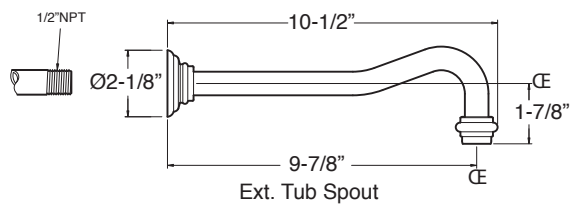

Features:

- Forged brass construction
- Ceramic disk valve cartridge 18.30.865
- Adjustable hot limit safety stop
- Reversible cartridge
- 5.6 GPM @ 45 PSI

Pressure Balance Tub & Shower
1.355768

Orleans Handle
(Ceramic Lever)

(1.355768T - Trim Only)

Cutaway View

Top View

Note: Measurements are subject to change or cancellation. No responsibility is assumed for use of superseded or voided pages.