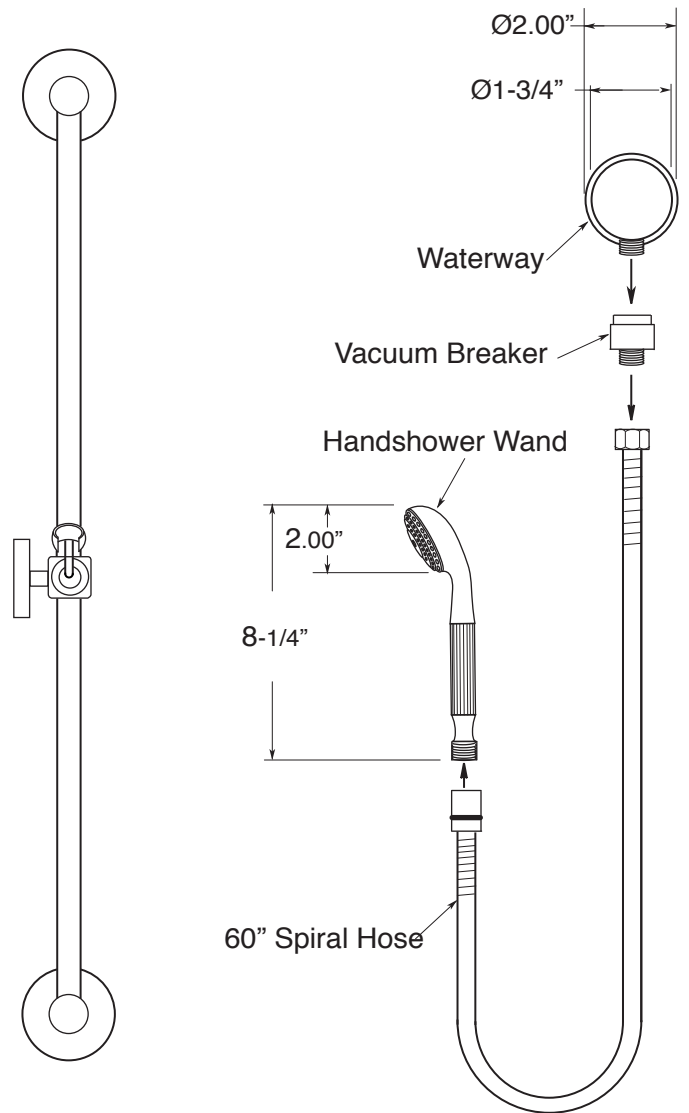

FEATURES:

- All brass construction
- Handshower wand PN: 18.10.023
- 60" Spiral hose supplied PN: 18.10.016
- Vacuum breaker supplied PN: 18.10.017
- Union with 1/2" FIP waterway supplied PN: 18.10.012
- 1.8 gpm flow restrictor installed in shower wand
- Available in all Sigma finishes

**Contemporary Slidebar
Kit with Handshower**

18.10.272

SLIDEBAR SIDE VIEW

SLIDEBAR TOP VIEW

Note: Measurements are subject to change or cancellation. No responsibility is assumed for use of superseded or voided pages.