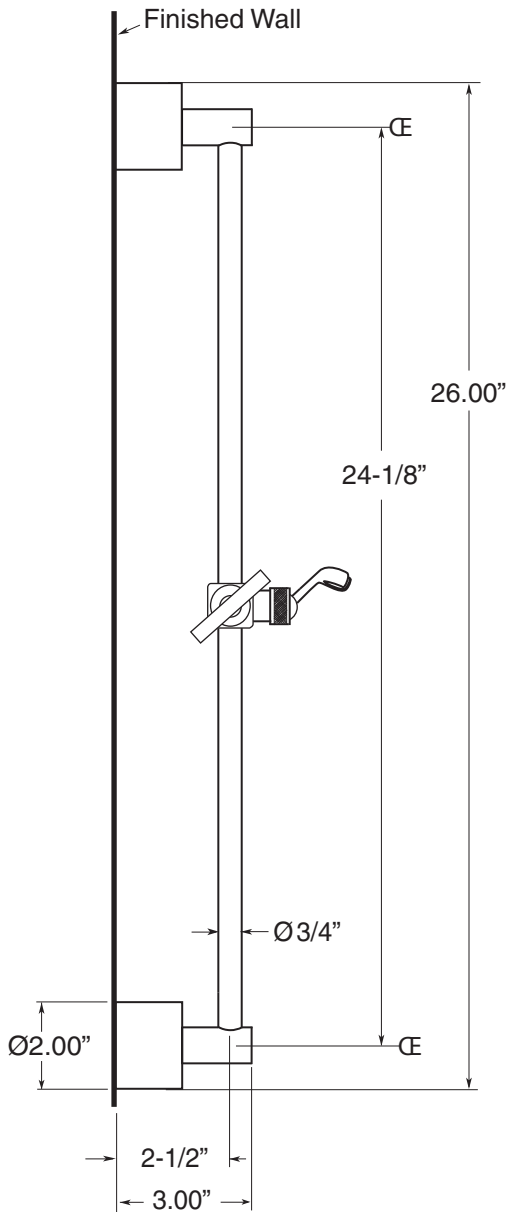

FEATURES:

- All brass construction
- Handshower wand PN: 18.10.023
- 60" Spiral hose supplied PN: 18.10.016
- Vacuum breaker supplied PN: 18.10.017
- Union with 1/2" FIP waterway supplied PN: 18.10.012
- 1.8 gpm flow restrictor installed in shower wand
- Available in all Sigma finishes

**Contemporary Slidebar
Kit with Handshower**

18.10.272

SLIDEBAR SIDE VIEW

SLIDEBAR TOP VIEW

Note: Measurements are subject to change or cancellation. No responsibility is assumed for use of superseded or voided pages.