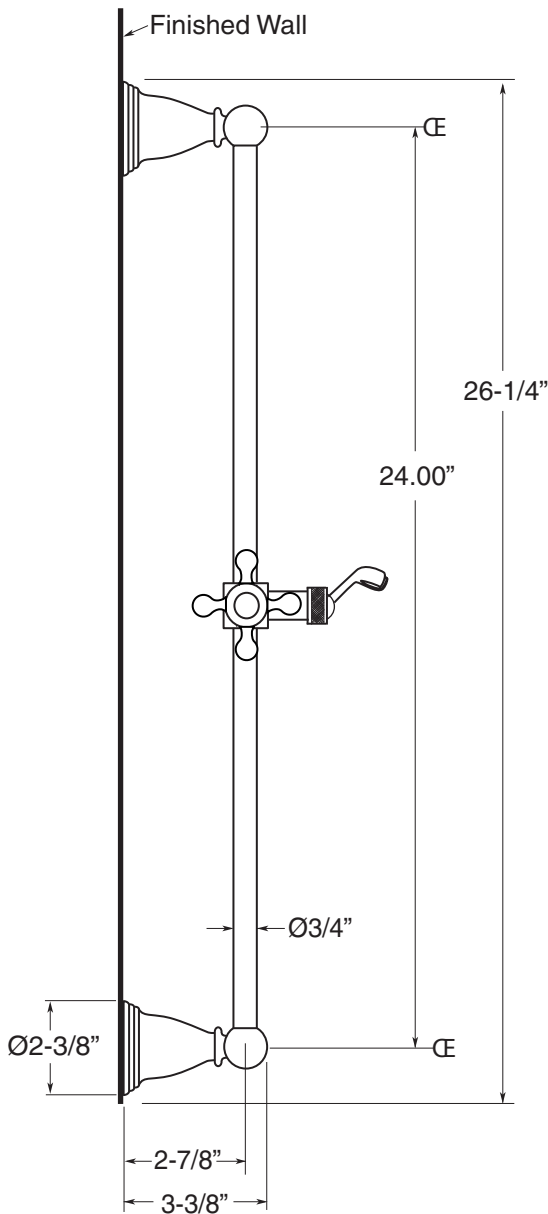

FEATURES:

- All brass construction
- Handshower wand PN: 18.10.023
- 60" Spiral hose supplied PN: 18.10.016
- Vacuum breaker supplied PN: 18.10.017
- Union with 1/2" FIP waterway supplied PN: 18.10.012
- 1.8 gpm flow restrictor installed in shower wand
- Available in all Sigma finishes

**Traditional Slidebar
Kit with Handshower**

18.10.274

SLIDEBAR SIDE VIEW

SLIDEBAR TOP VIEW

Note: Measurements are subject to change or cancellation. No responsibility is assumed for use of superseded or voided pages.