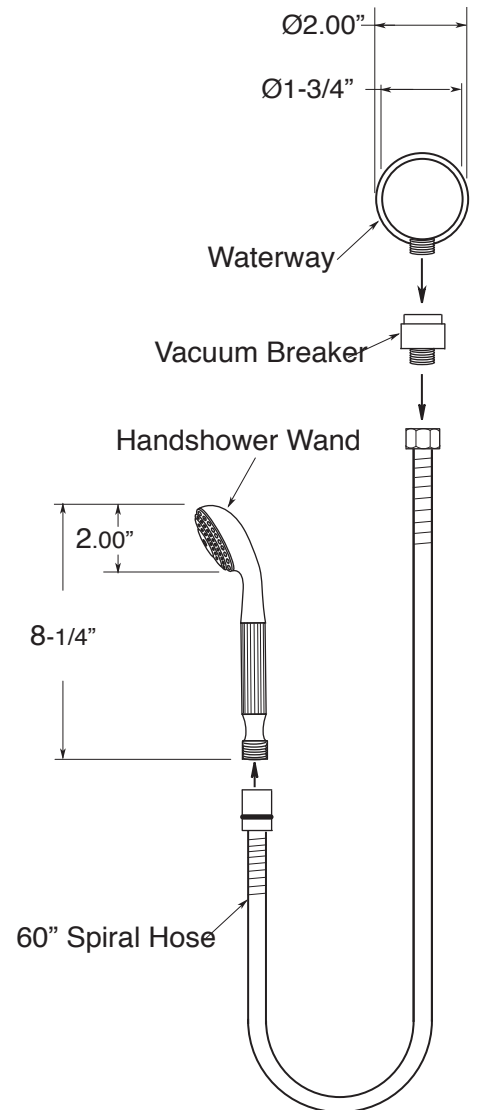

FEATURES:

- All brass construction
- Handshower wand PN: 18.10.023
- 60" Spiral hose supplied PN: 18.10.016
- Vacuum breaker supplied PN: 18.10.017
- Union with 1/2" FIP waterway supplied PN: 18.10.012
- 1.8 gpm flow restrictor installed in shower wand
- Available in all Sigma finishes

**Traditional Slidebar
Kit with Handshower**

18.10.274

SLIDEBAR SIDE VIEW

SLIDEBAR TOP VIEW

Note: Measurements are subject to change or cancellation. No responsibility is assumed for use of superseded or voided pages.