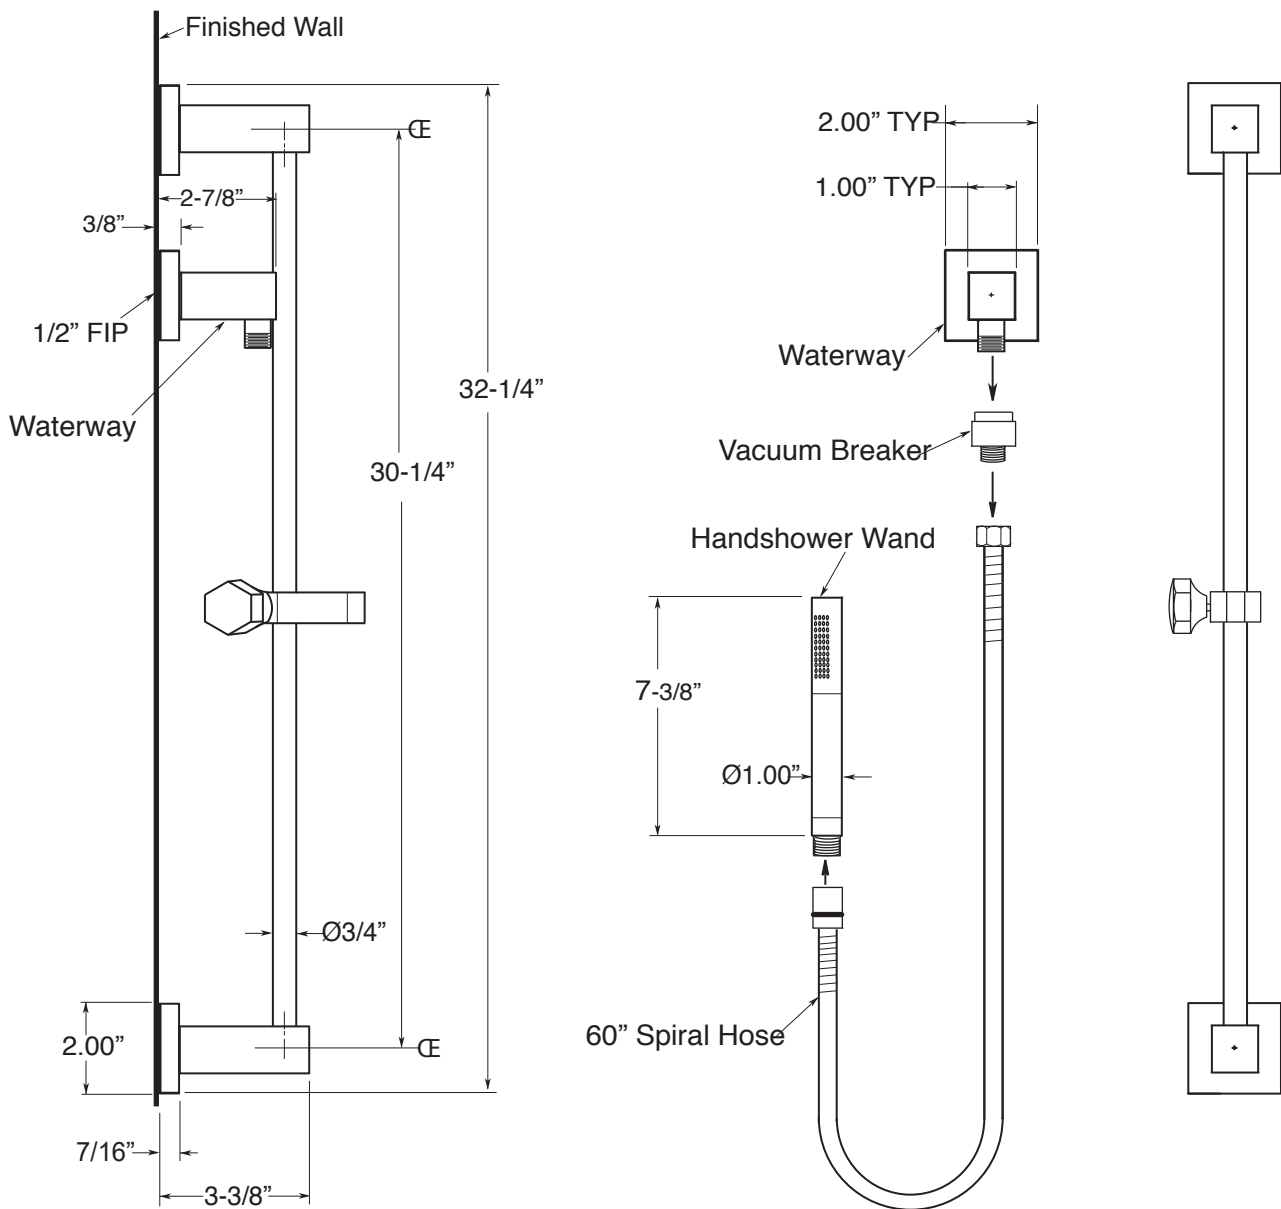

FEATURES:

- All brass construction
- Handshower wand PN: 18.10.010
- 60" Spiral hose supplied PN: 18.10.016
- Vacuum breaker supplied PN: 18.10.017
- Union with 1/2" FIP waterway supplied PN: 18.10.137
- 1.8 gpm flow restrictor installed in shower wand
- Available in all Sigma finishes

**Square Contemporary Slidebar
Kit with Handshower Wand**

18.10.132

Note: Measurements are subject to change or cancellation. No responsibility is assumed for use of superseded or voided pages.