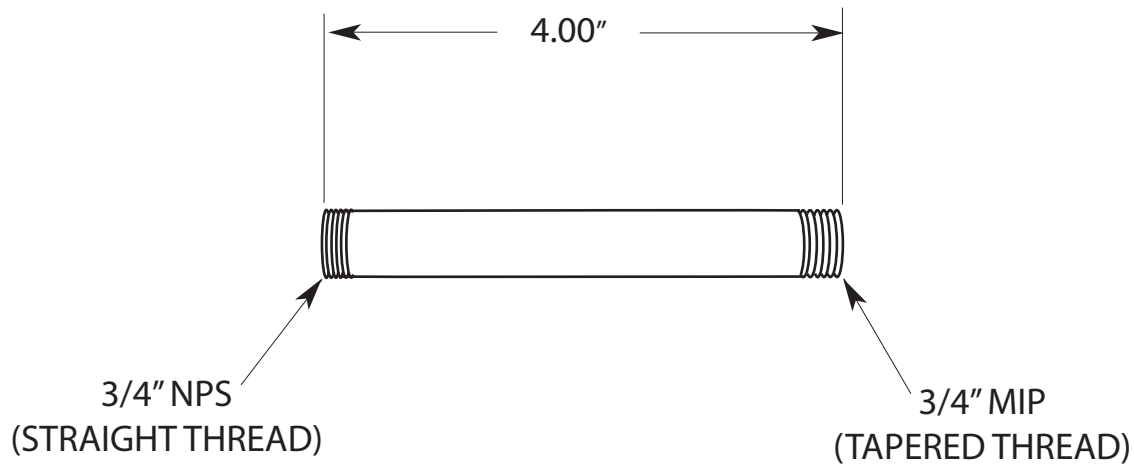

FEATURES:

- All brass construction
- Available in all Sigma finishes

Specifications  
**Shower Arm**

3/4" x 4" Straight Shower Neck Ceiling  
Mount

18.10.156

Note: Measurements are subject to change or cancellation. No responsibility is assumed for use of superseded or voided pages.