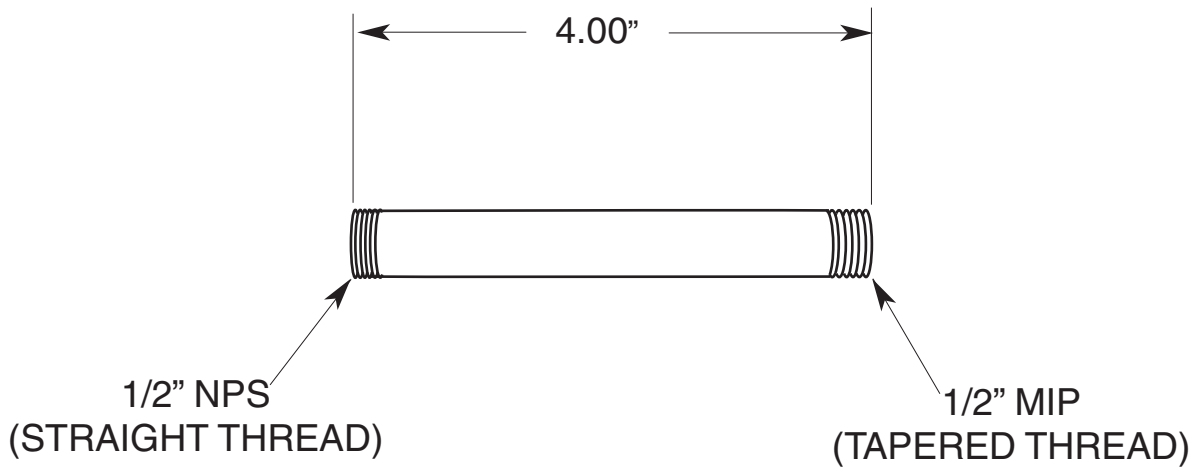

**FEATURES:**

- All brass construction
- Available in all Sigma finishes

**Specifications**  
**Shower Arm**

1/2" x 4" Straight Shower Neck  
Ceiling Mount

18.10.154

Note: Measurements are subject to change or cancellation. No responsibility is assumed for use of superseded or voided pages.