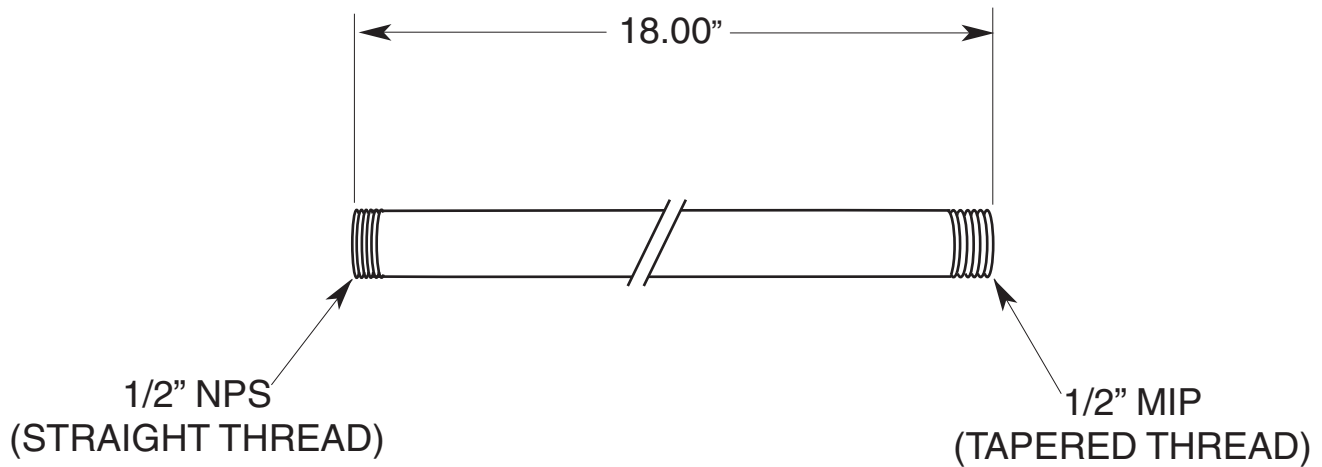

**FEATURES:**

- All brass construction
- Available in all Sigma finishes

**Specifications**

**Shower Arm**

1/2" x 18" Straight Shower Neck

Ceiling Mount

18.10.146

Note: Measurements are subject to change or cancellation. No responsibility is assumed for use of superseded or voided pages.