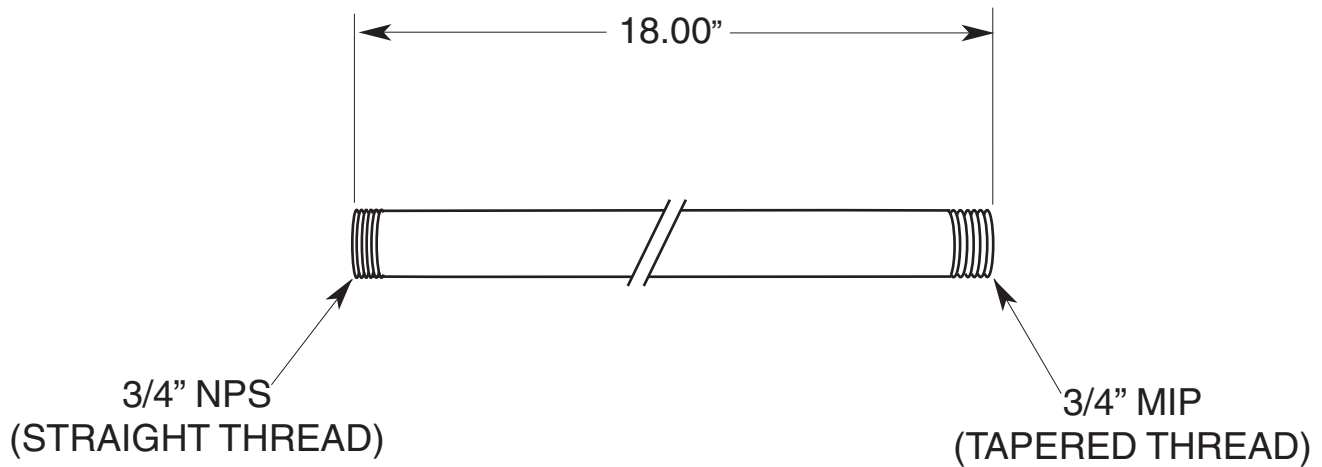

**FEATURES:**

- All brass construction
- Available in all Sigma finishes

**Specifications**

**Shower Arm**

3/4" x 18" Straight Shower Neck

Ceiling Mount

18.10.144

Note: Measurements are subject to change or cancellation. No responsibility is assumed for use of superseded or voided pages.