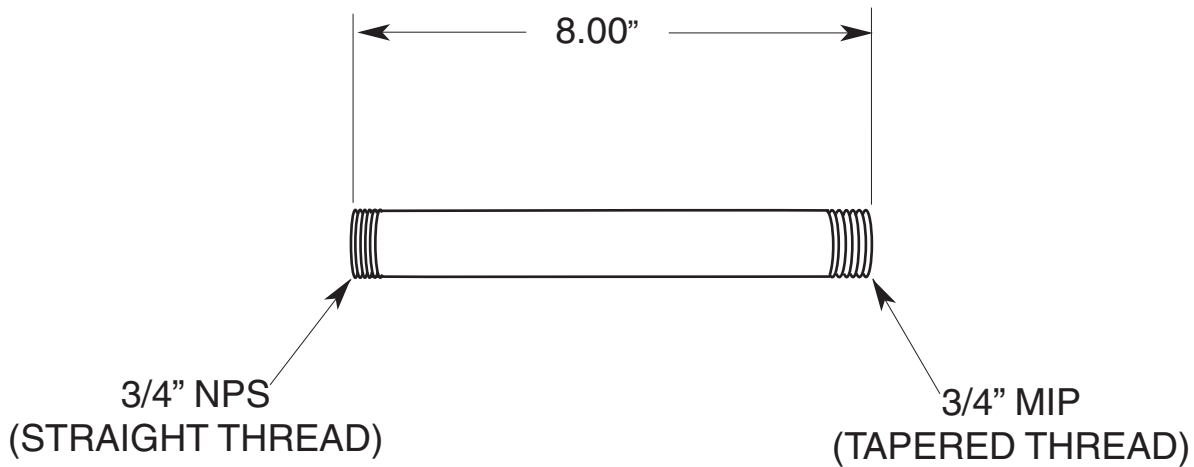

FEATURES:

- All brass construction
- Available in all Sigma finishes

Specifications

**Shower Arm**

3/4" x 8" Straight Shower Neck

Ceiling Mount

18.10.143

Note: Measurements are subject to change or cancellation. No responsibility is assumed for use of superseded or voided pages.