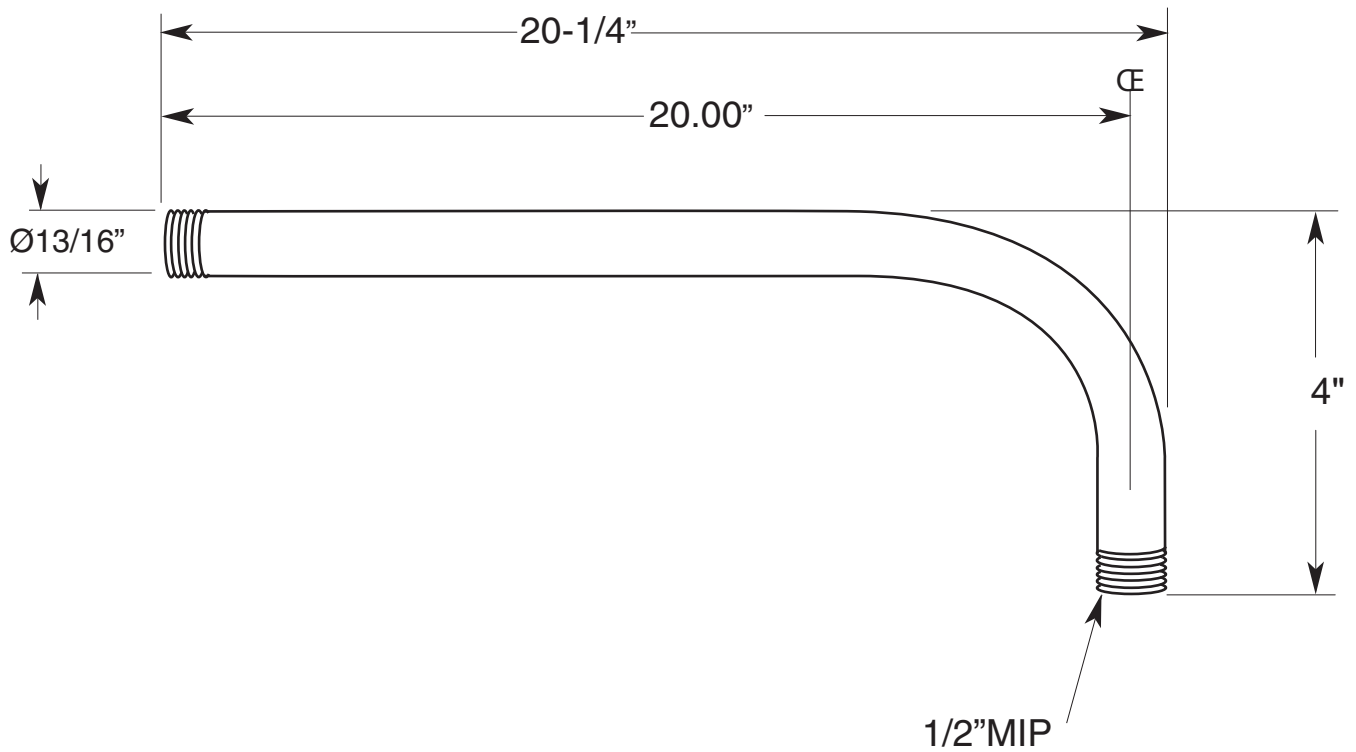

FEATURES:

- All brass construction
- 1/2" male inlet & outlet connection
- Available in all Sigma finishes

Specifications

Shower Arm

19" x 4" L-Shaped
Shower Arm
18.10.142

Note: Measurements are subject to change or cancellation. No responsibility is assumed for use of superseded or voided pages.