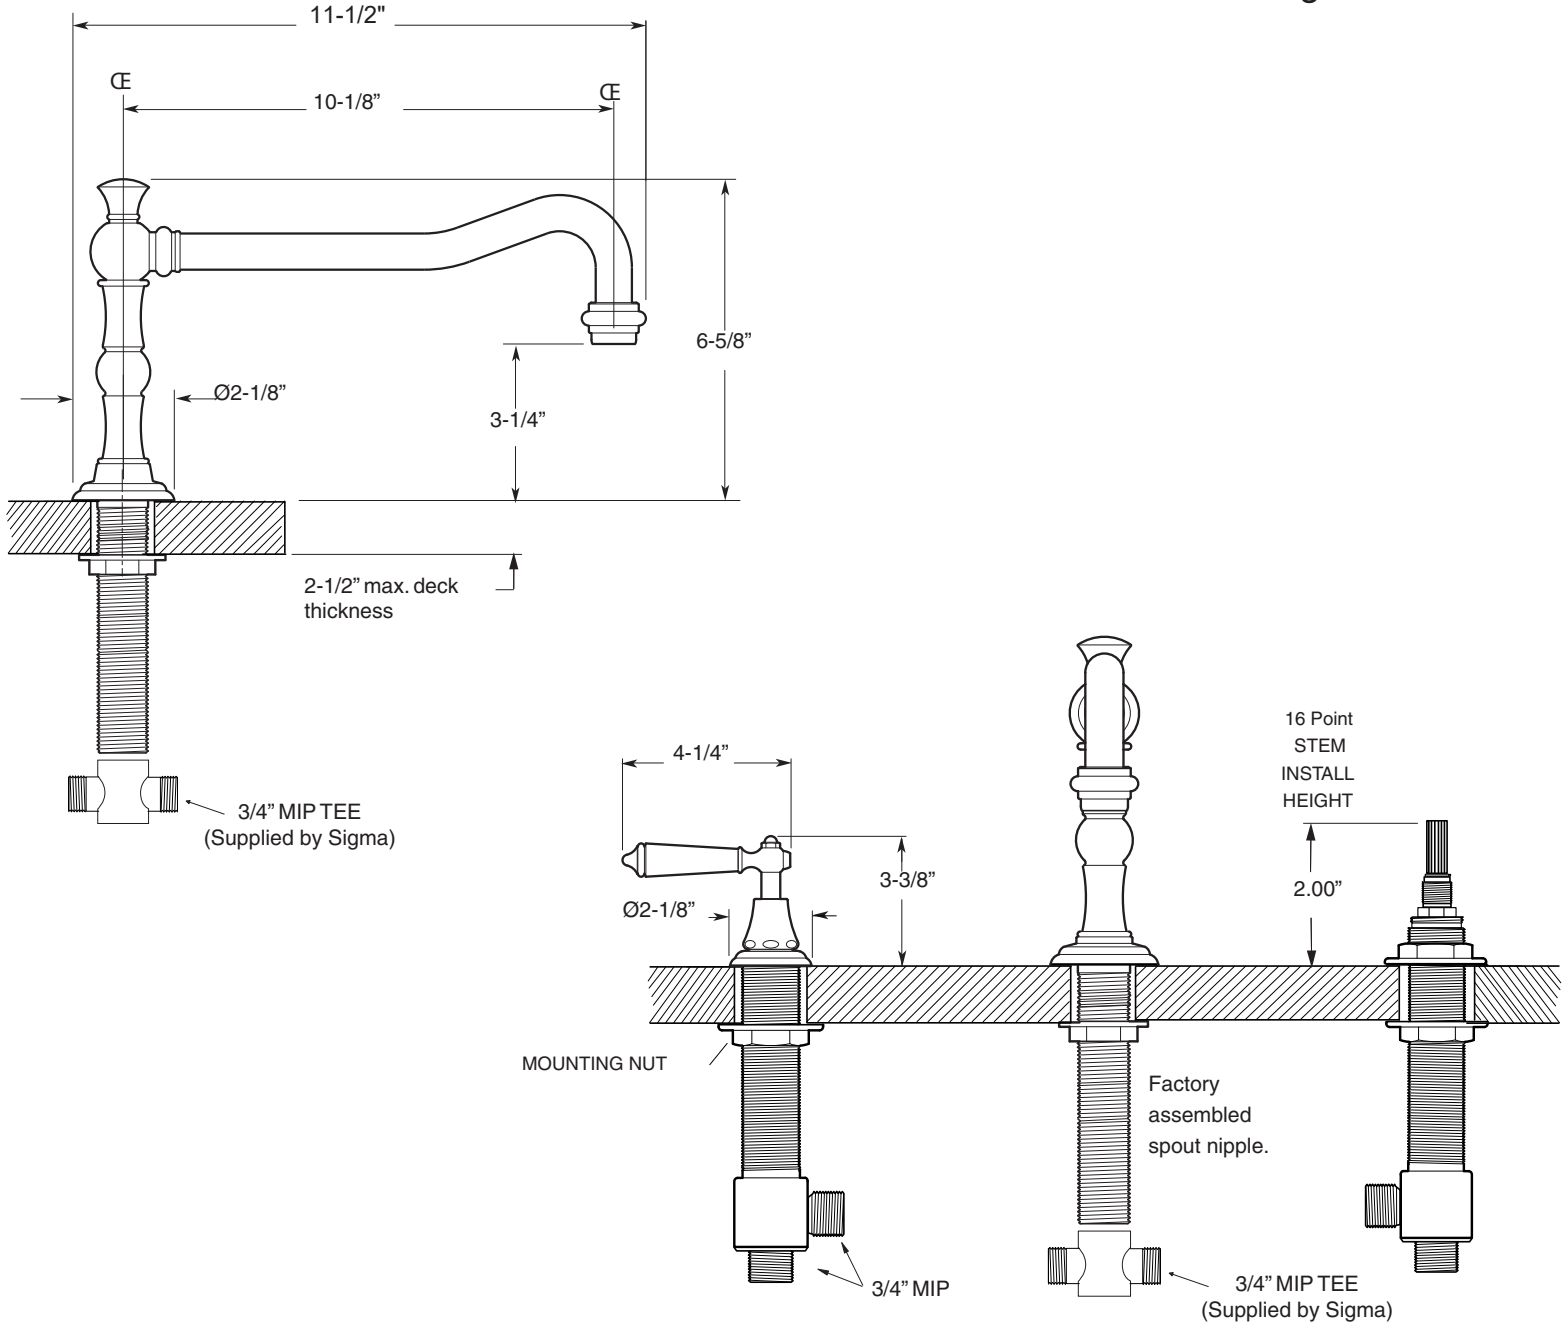

FEATURES:

- All brass construction.
- 3/4" valve bodies with 16 PT. 1/4-turn ceramic disc cartridge.
 - 18.30.017 Cold, 18.30.018 Hot
- Available in all finishes. Warranty varies according to finish.

350 Series 3-Hole Roman Tub Set with Orleans Handle

1.355777

1.355777T - Trim Only

18.30.005 - Rough Kit

NOTE: Spout and valves install through 1-1/4" diameter holes. Plumber to provide 3/4" supply lines to valves