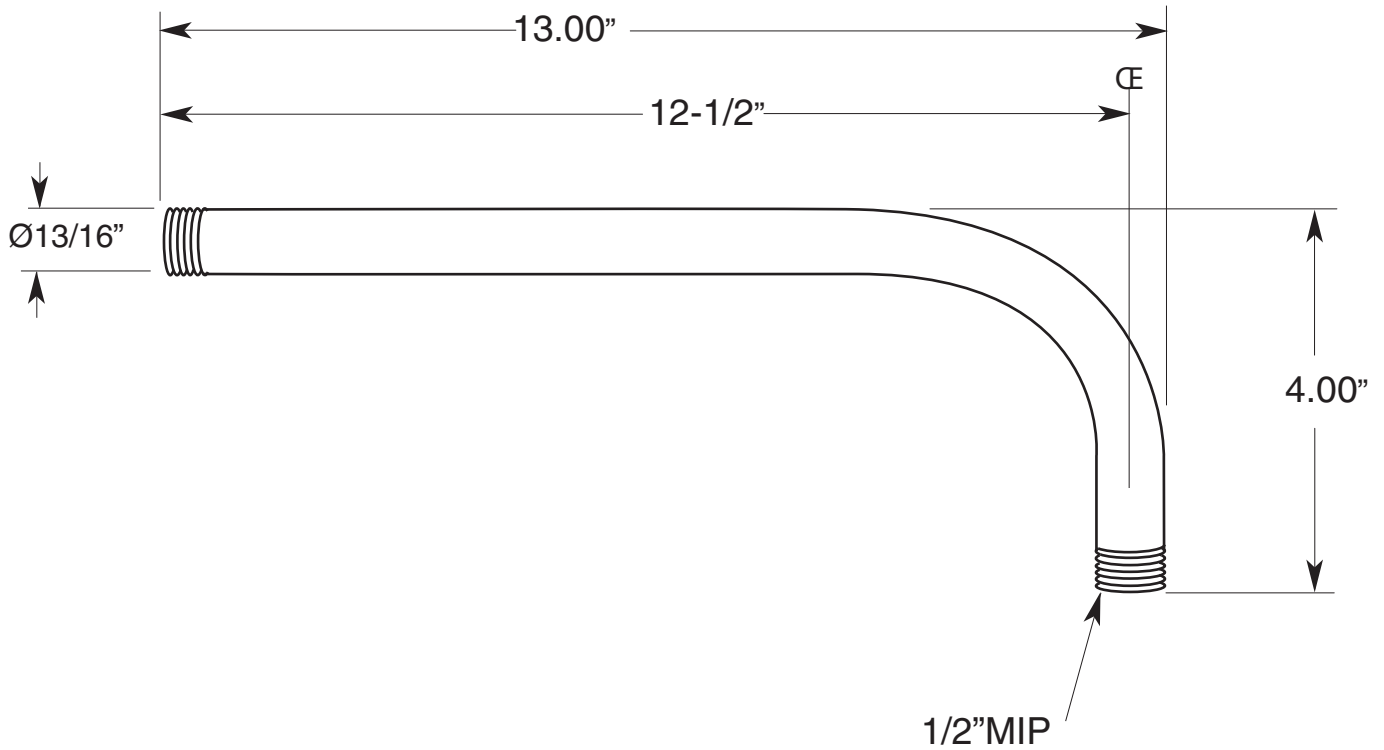

FEATURES:

- All brass construction
- 1/2" male inlet & outlet connection
- Available in all Sigma finishes

Specifications
Shower Arm

12"x 4" L-Shaped
Shower Arm
18.10.141

Note: Measurements are subject to change or cancellation. No responsibility is assumed for use of superseded or voided pages.