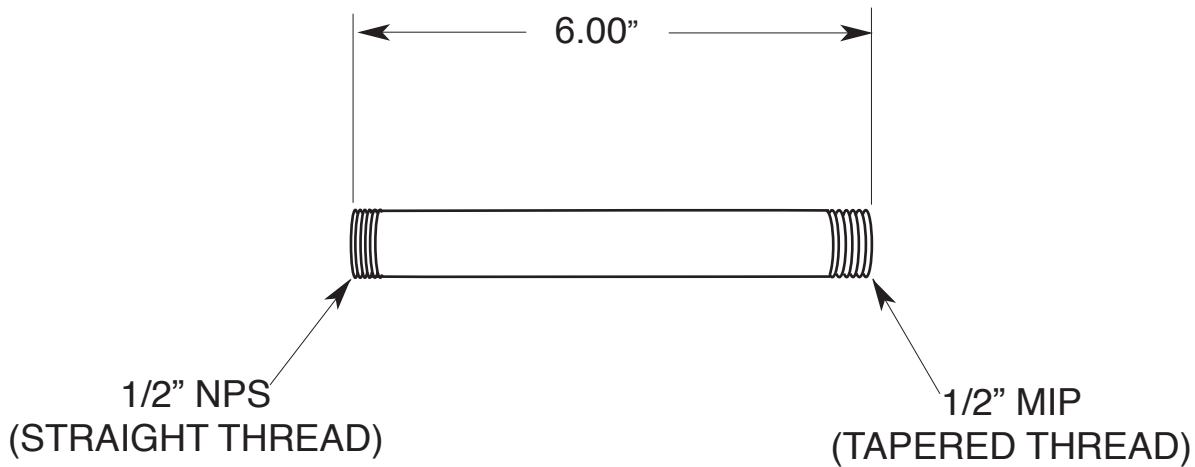

FEATURES:

- All brass construction
- Available in all Sigma finishes

1/2" x 6" Straight Shower Neck
Ceiling Mount

18.10.140

Note: Measurements are subject to change or cancellation. No responsibility is assumed for use of superseded or voided pages.