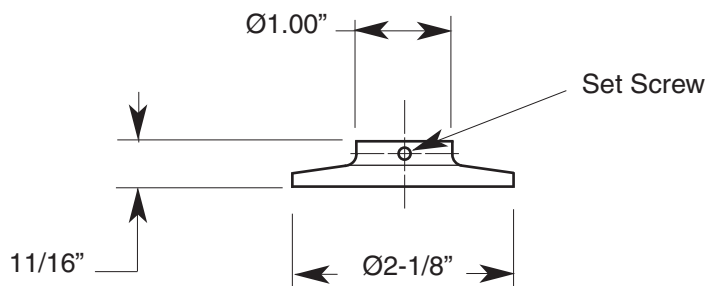

FEATURES:

- All brass construction
- Available in all Sigma finishes

Specifications
Shower Flange

1/2" Deluxe Shower Flange
with set screw
18.10.102

Note: Measurements are subject to change or cancellation. No responsibility is assumed for use of superseded or voided pages.