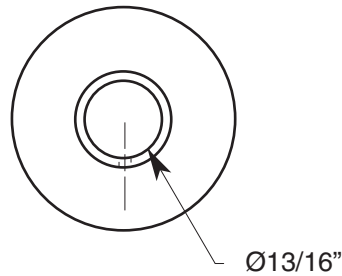

FEATURES:

- All brass construction
- Available in all Sigma finishes

Specifications
Shower Flange

1/2" Deluxe Shower Flange
with set screw
18.10.102

Note: Measurements are subject to change or cancellation. No responsibility is assumed for use of superseded or voided pages.