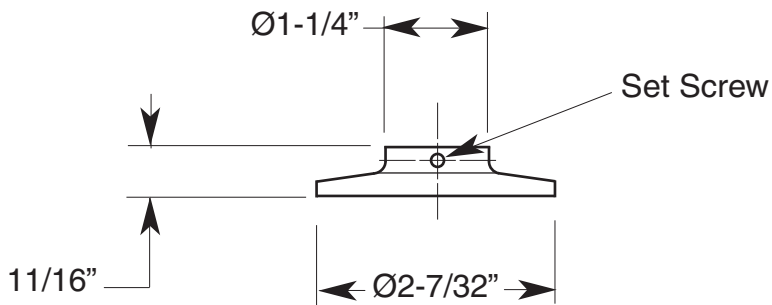

Specifications
Shower Flange

FEATURES:

- All brass construction
- Available in all Sigma finishes

3/4" Deluxe Shower Flange
with set screw
18.10.100

Note: Measurements are subject to change or cancellation. No responsibility is assumed for use of superseded or voided pages.