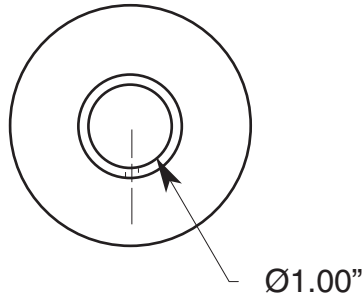

Specifications
Shower Flange

FEATURES:

- All brass construction
- Available in all Sigma finishes

3/4" Deluxe Shower Flange
with set screw
18.10.100

Note: Measurements are subject to change or cancellation. No responsibility is assumed for use of superseded or voided pages.