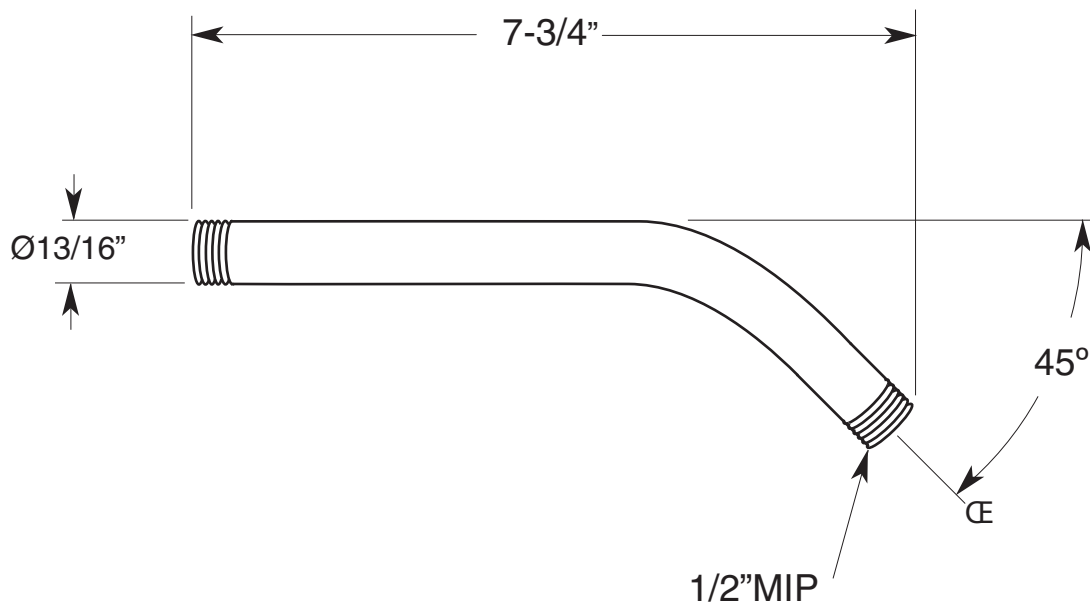

FEATURES:

- All brass construction
- 1/2" male inlet & outlet connection
- Available in all Sigma finishes

Specifications
Shower Arm

8" Shower Arm
18.10.043

Note: Measurements are subject to change or cancellation. No responsibility is assumed for use of superseded or voided pages.